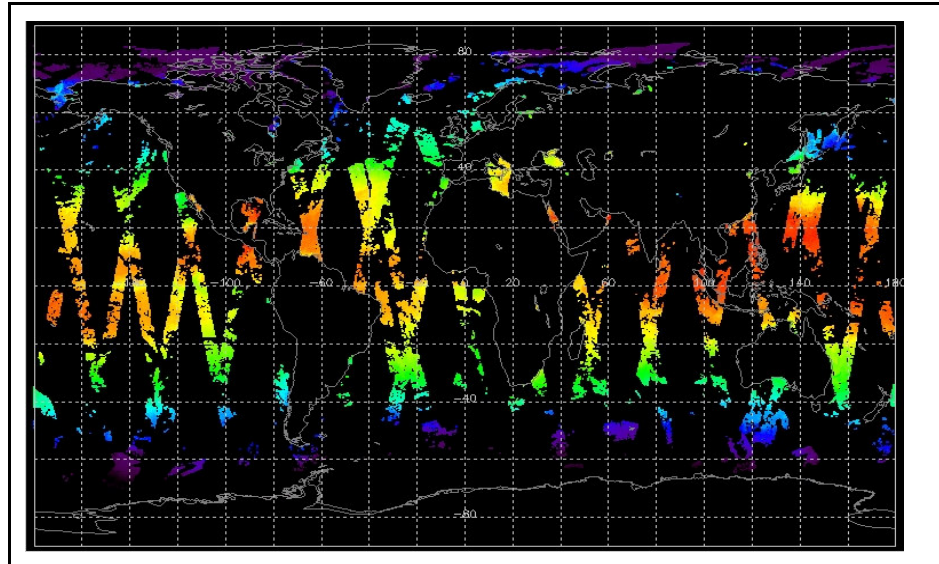

Browse Map

Map of browse products for: 03-Jul-07

Comments

Meteo Map

Map of meteo products for: 03-Jul-07

Comments

NB: METEO products are downloaded early morning, while their existence on the server is checked late morning which may explain inconsistencies between the above METEO map and the number of stated products