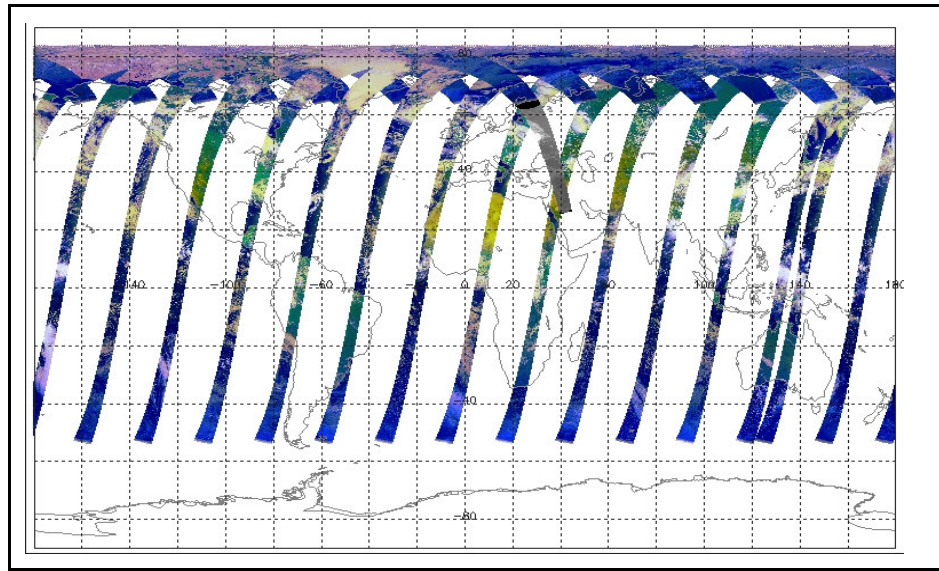

Browse Map

Map of browse products for: 03-Jul-07

Comments

Meteo Map

Map of meteo products for: 03-Jul-07