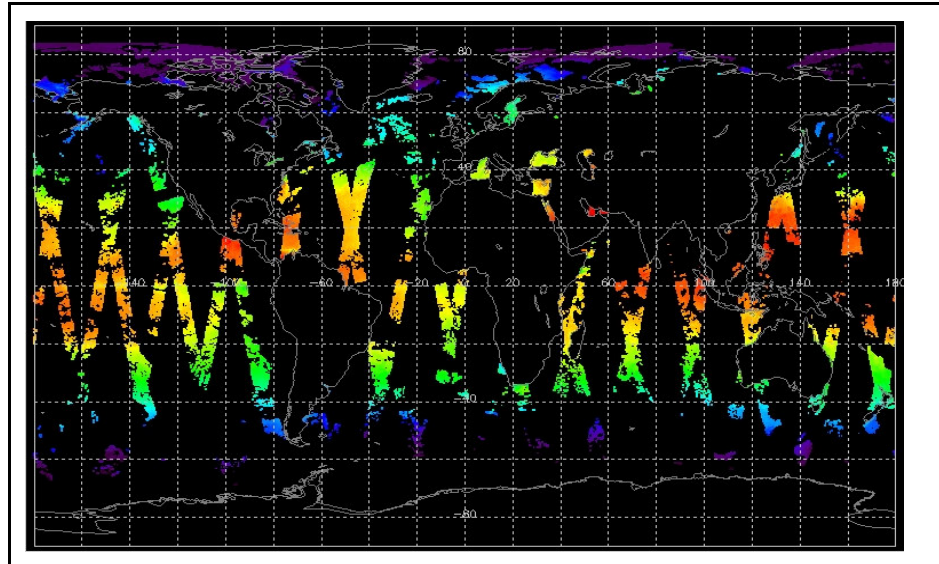

Browse Map

Map of browse products for: 02-Jul-07

Comments

Meteo Map

Map of meteo products for: 02-Jul-07

Comments

NB: METEO products are downloaded early morning, while their existence on the server is checked late morning which may explain inconsistencies between the above METEO map and the number of stated products