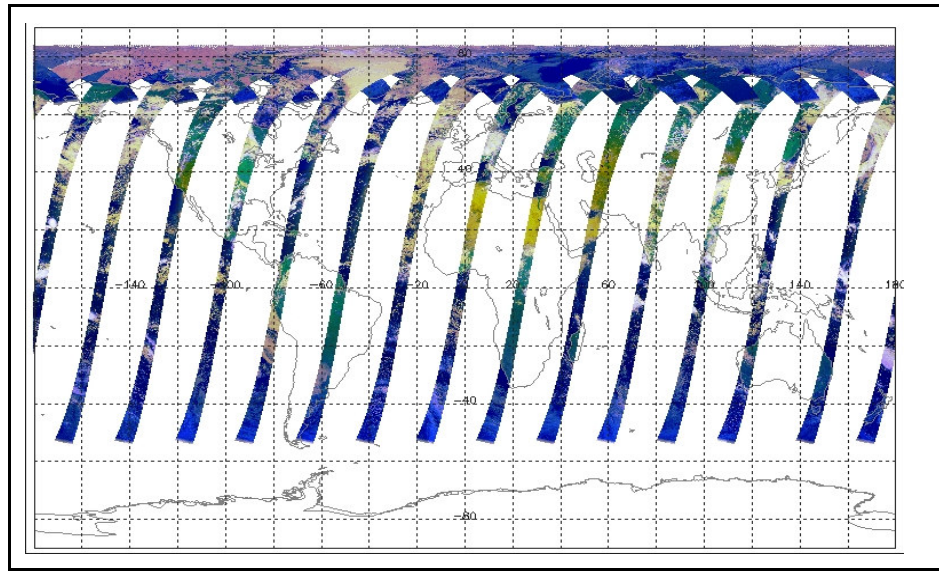

Browse Map

Map of browse products for: 02-Jul-07

Comments

Meteo Map

Map of meteo products for: 02-Jul-07