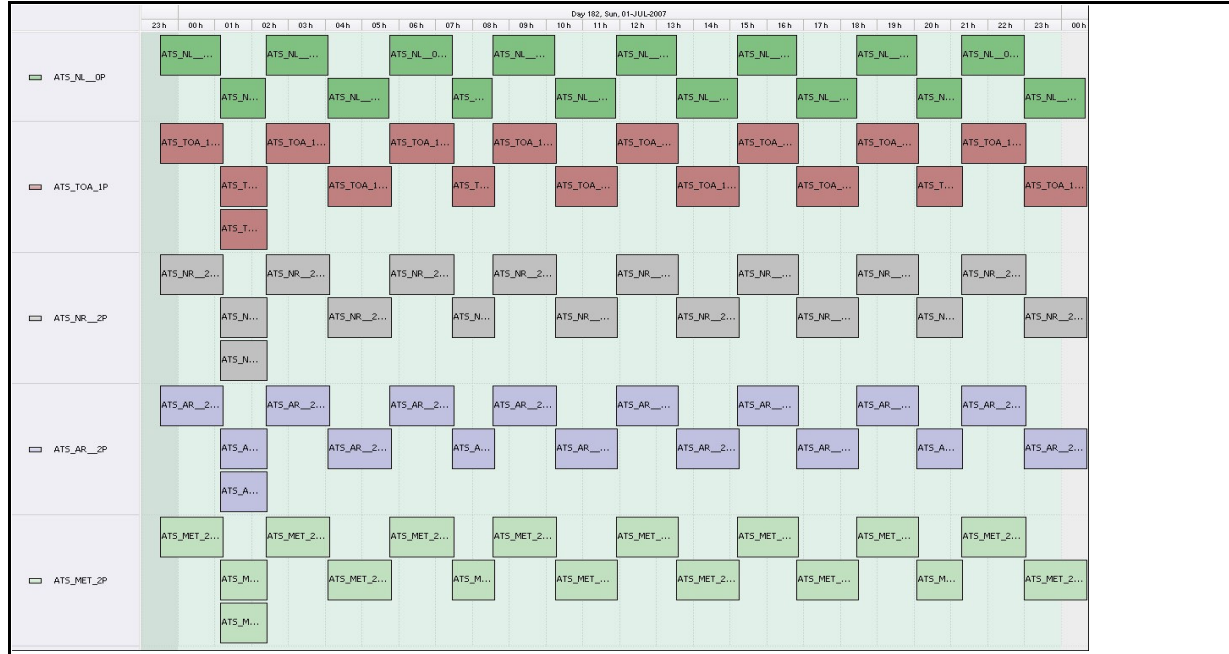

DPQC Daily Check of AATSR Data

01-Jul-07

DATA ACQUISITION DATE:	01-Jul-07
INSPECTION DATE:	02-Jul-07

--> Go to 'Product Generation' sheet to select date

Move Daily Maps

Previous Instrument Operational Events	
26-Jun-07	Nothing planned
27-Jun-07	Nothing planned
28-Jun-07	Nothing planned
29-Jun-07	Nothing planned
30-Jun-07	Nothing planned

Upcoming Instrument Operational Events	
01-Jul-07	Nothing planned
02-Jul-07	Nothing planned
03-Jul-07	Nothing planned
04-Jul-07	Nothing planned
05-Jul-07	Nothing planned

Daily Gantt Chart

Update

Comments: None

FLAGS

Meteo Products

Data acquisition date: 01-Jul-07 Inspection date: 02-Jul-07

Total # Products:	16
Server Availability:	Nominal

Comments: None

Browse Products

Data acquisition date: 01-Jul-07 Inspection date: 02-Jul-07

Source: EDS

Comments: None

Instrument Health

Daily

List of all QA orbit summary files deposited on: 01-Jul-07

Daily status from the RAL EDS web-site on: 02-Jul-07

Current Instrument Status: Nominal
Envisat Platform Status: Nominal

Orbit #	Acquired	Comments
27874	30-Jun-07	High Jitter
27875	30-Jun-07	High Jitter
27876	30-Jun-07	High Jitter
27877	30-Jun-07	High Jitter
27878	30-Jun-07	None
27879	30-Jun-07	High Jitter
27880	30-Jun-07	No Viscal Peak
27881	30-Jun-07	High Jitter
27882	30-Jun-07	High Jitter
27883	01-Jul-07	None
27884	01-Jul-07	High Jitter
27885	01-Jul-07	High Jitter

FLAG
FLAG
FLAG
FLAG
FLAG
FLAG
FLAG
FLAG
FLAG
FLAG

Weekly

Latest version of the weekly RAL report on: 02-Jul-07

Out of date by: 14 days

Report Date	18-Jun-07
Anomalies	Jitter-rate above nominal this week. Jitter: Most orbits above nominal, observed Jitter-rate ~200-370/orbit. Telemetry Quality: Poor midweek - for some orbits up to ~500 packets/orbit corrupted