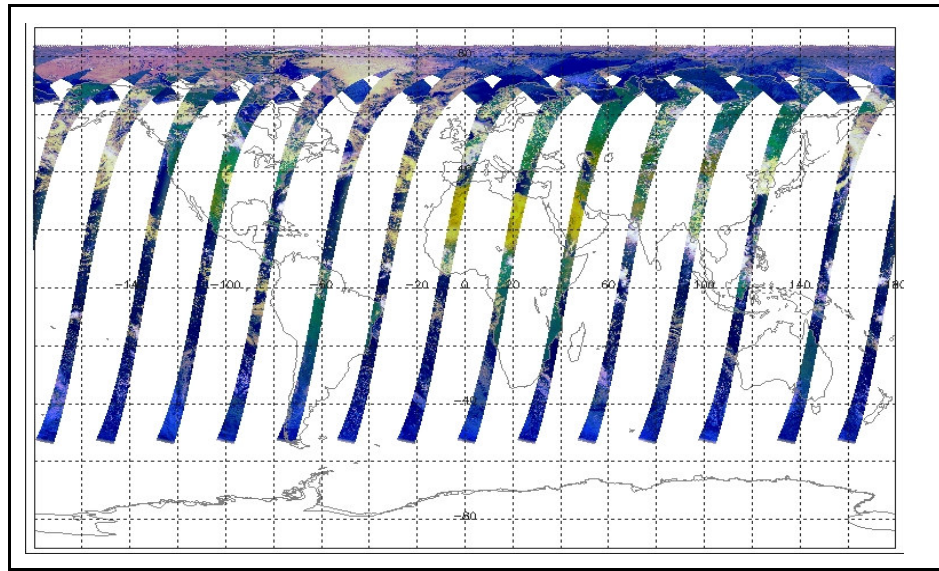

Browse Map

Map of browse products for: 01-Jul-07

Comments

Meteo Map

Map of meteo products for: 01-Jul-07