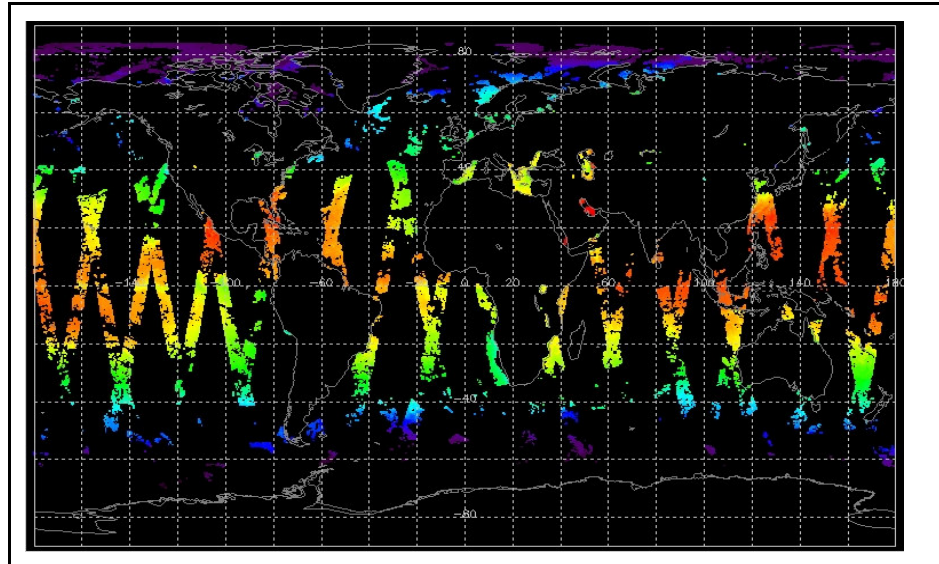

Browse Map

Map of browse products for: 01-Jul-07

Comments

Meteo Map

Map of meteo products for: 01-Jul-07

Comments

NB: METEO products are downloaded early morning, while their existence on the server is checked late morning which may explain inconsistencies between the above METEO map and the number of stated products