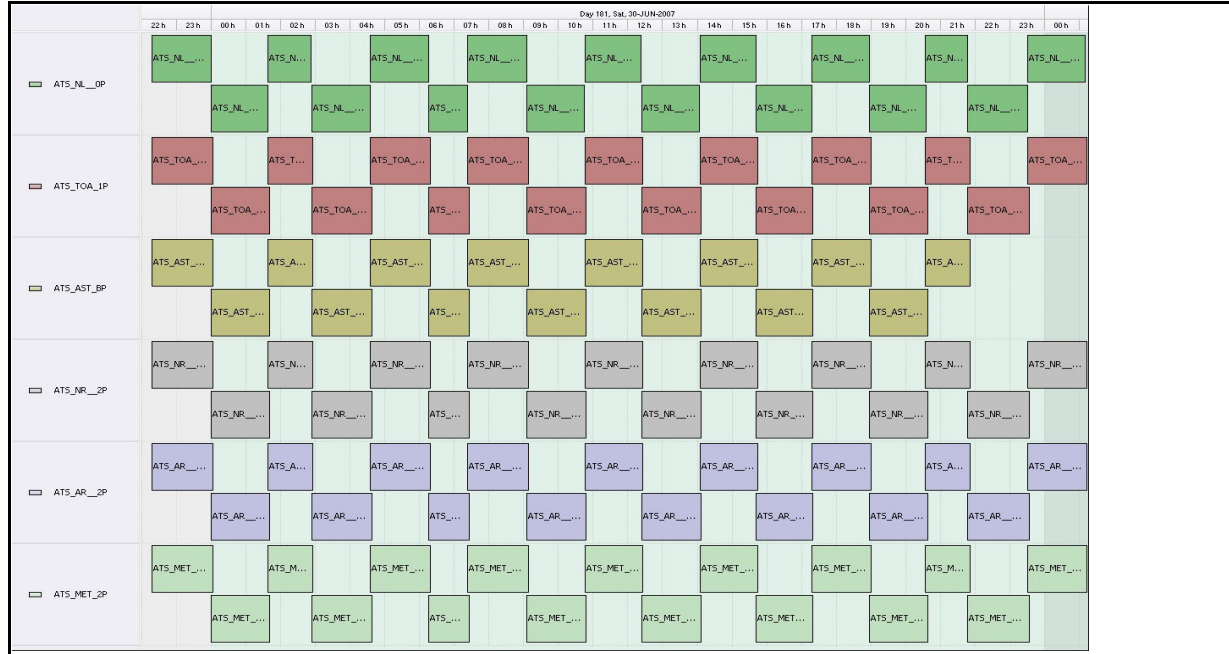

DPQC Daily Check of AATSR Data

30-Jun-07

DATA ACQUISITION DATE: 30-Jun-07
INSPECTION DATE: 02-Jul-07

--> Go to 'Product Generation' sheet to select date

Move Daily Maps

Previous Instrument Operational Events	
25-Jun-07	Nothing planned
26-Jun-07	Nothing planned
27-Jun-07	Nothing planned
28-Jun-07	Nothing planned
29-Jun-07	Nothing planned

Upcoming Instrument Operational Events	
30-Jun-07	Nothing planned
01-Jul-07	Nothing planned
02-Jul-07	Nothing planned
03-Jul-07	Nothing planned
04-Jul-07	Nothing planned

Daily Gantt Chart

Update

Comments: None

FLAGS

Meteo Products

Data acquisition date: 30-Jun-07 Inspection date: 02-Jul-07

Total # Products: 16
Server Availability: Nominal

Comments: None

Browse Products

Data acquisition date: 30-Jun-07 Inspection date: 02-Jul-07

Source: EDS

Comments: None

Instrument Health

Daily

List of all QA orbit summary files deposited on: 30-Jun-07

Daily status from the RAL EDS web-site on: 02-Jul-07

Current Instrument Status: Nominal
Envisat Platform Status: Nominal

Orbit #	Acquired	Comments
27859	29-Jun-07	High Jitter
27860	29-Jun-07	High Jitter
27861	29-Jun-07	High Jitter
27862	29-Jun-07	High Jitter
27863	29-Jun-07	High Jitter
27864	29-Jun-07	No Viscal peak
27865	29-Jun-07	No Viscal peak
27866	29-Jun-07	No Viscal peak
27867	29-Jun-07	High Jitter
27868	30-Jun-07	High Jitter
27869	30-Jun-07	None
27870	30-Jun-07	High Jitter
27871	30-Jun-07	High Jitter
27872	30-Jun-07	None

FLAG
FLAG
FLAG
FLAG
FLAG
FLAG
FLAG
FLAG
FLAG
FLAG
FLAG

Weekly

Latest version of the weekly RAL report on: 02-Jul-07

Out of date by: 14 days

Report Date: 18-Jun-07
Anomalies: Jitter-rate above nominal this week.
Jitter: Most orbits above nominal, observed Jitter-rate ~200-370/orbit.
Telemetry Quality: Poor midweek - for some orbits up to ~500 packets/orbit corrupted