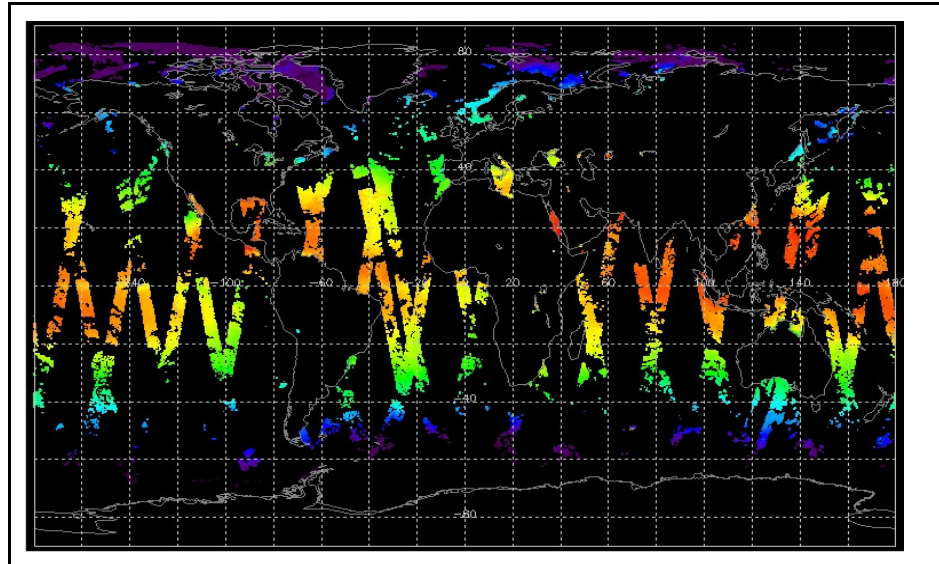

Browse Map

Map of browse products for: 30-Jun-07

Comments

Meteo Map

Map of meteo products for: 30-Jun-07

Comments

NB: METEO products are downloaded early morning, while their existence on the server is checked late morning which may explain inconsistencies between the above METEO map and the number of stated products