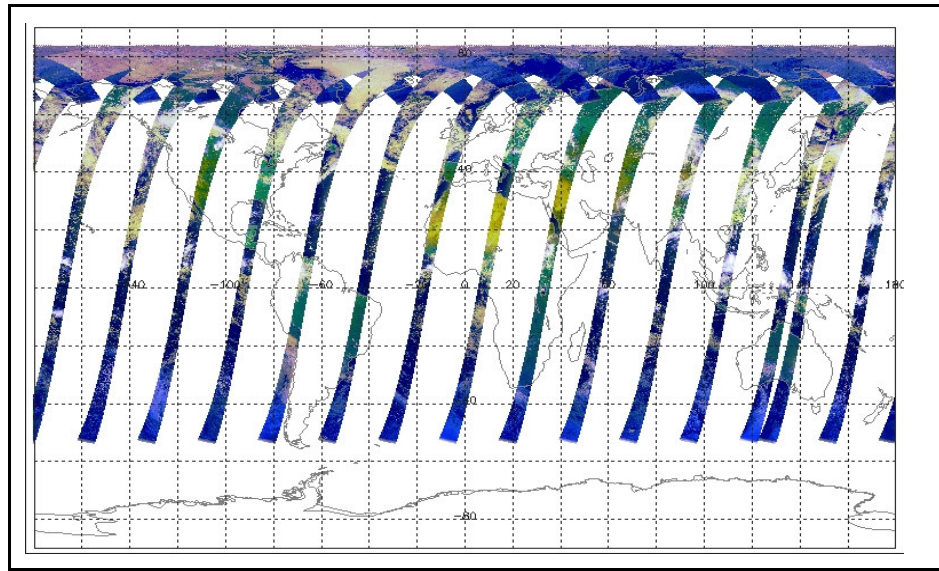

Browse Map

Map of browse products for: 30-Jun-07

Comments

Meteo Map

Map of meteo products for: 30-Jun-07