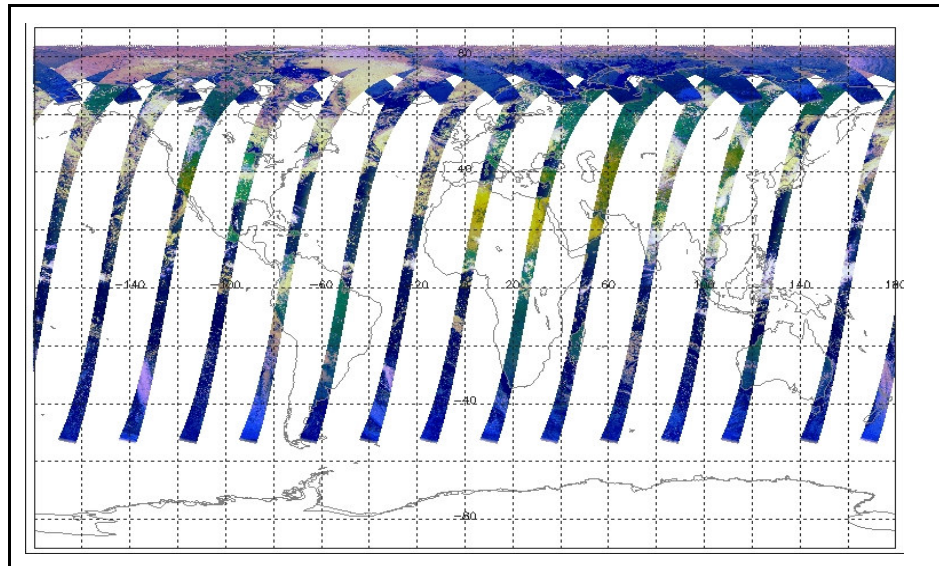

Browse Map

Map of browse products for: 29-Jun-07

Comments

Meteo Map

Map of meteo products for: 29-Jun-07