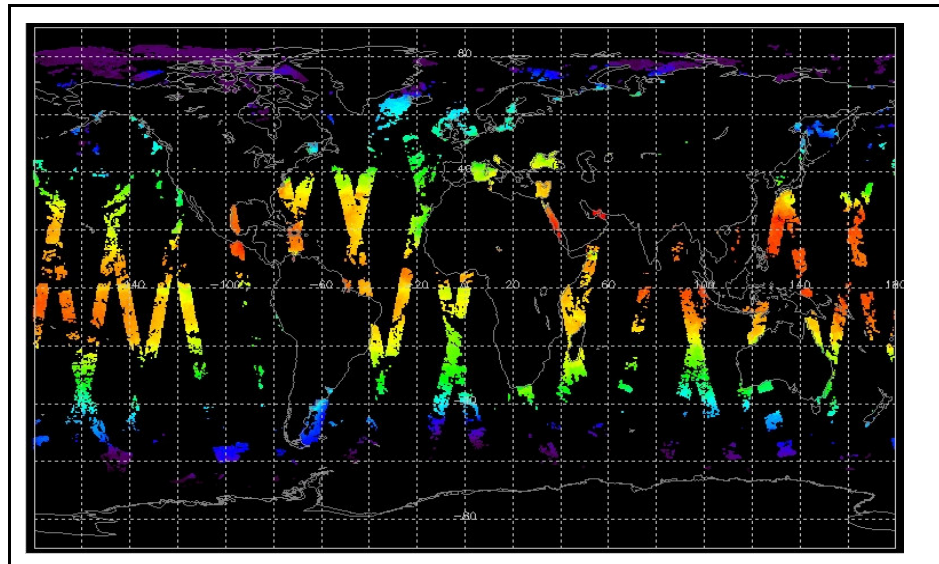

Browse Map

Map of browse products for: 29-Jun-07

Comments

Meteo Map

Map of meteo products for: 29-Jun-07

Comments

NB: METEO products are downloaded early morning, while their existence on the server is checked late morning which may explain inconsistencies between the above METEO map and the number of stated products