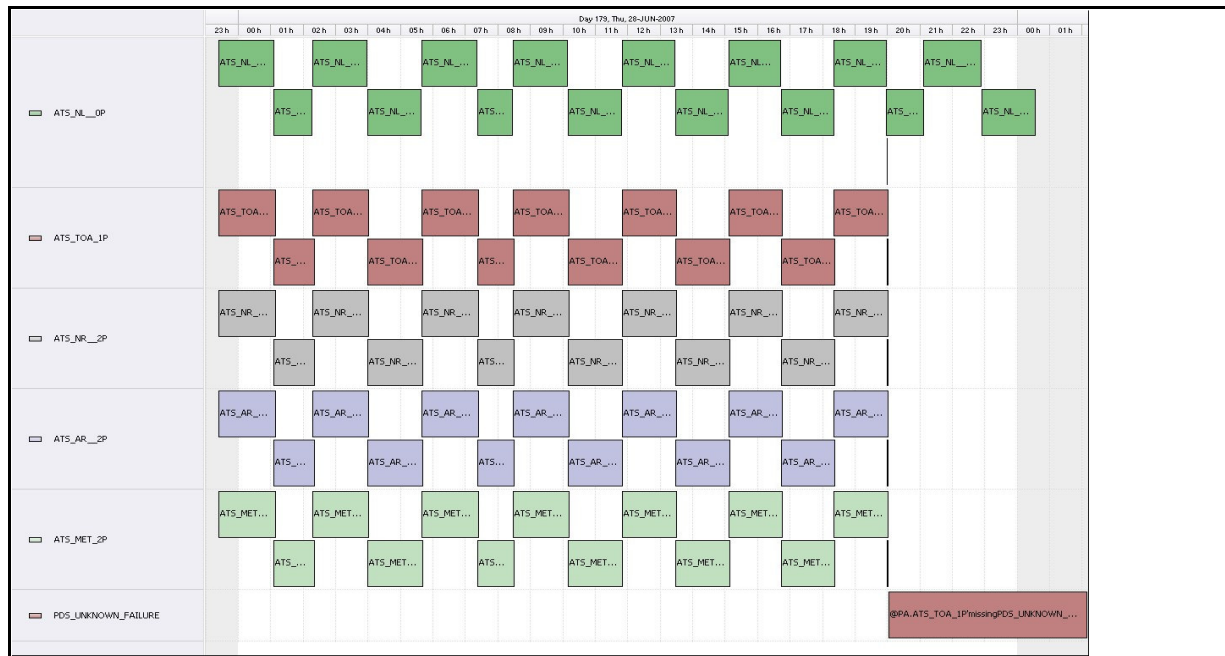

DPQC Daily Check of AATSR Data

28-Jun-07

DATA ACQUISITION DATE: 28-Jun-07
INSPECTION DATE: 29-Jun-07

--> Go to 'Product Generation' sheet to select date

Move Daily Maps

Previous Instrument Operational Events	
23-Jun-07	Nothing planned
24-Jun-07	Nothing planned
25-Jun-07	Nothing planned
26-Jun-07	Nothing planned
27-Jun-07	Nothing planned

Upcoming Instrument Operational Events	
28-Jun-07	Nothing planned
29-Jun-07	Nothing planned
30-Jun-07	Nothing planned
01-Jul-07	Nothing planned
02-Jul-07	Nothing planned

Daily Gantt Chart

Update

Comments Missing L1 data after 2000h

FLAGS

FLAG

Meteo Products

Data acquisition date: 28-Jun-07 Inspection date: 29-Jun-07

Total # Products: 13
Server Availability: Nominal

Comments None

Browse Products

Data acquisition date: 28-Jun-07 Inspection date: 29-Jun-07

Source: DDS

Comments Orbit 27852 partial product

FLAG

Instrument Health

Daily

List of all QA orbit summary files deposited on: 28-Jun-07

Daily status from the RAL EDS web-site on: 29-Jun-07

Current Instrument Status: Nominal
Envisat Platform Status: Nominal

Orbit #	Acquired	Comments
27831	27-Jun-07	High Jitter
27832	27-Jun-07	High Jitter
27833	27-Jun-07	High Jitter
27834	27-Jun-07	High Jitter
27835	27-Jun-07	High Jitter
27836	27-Jun-07	High Jitter
27837	27-Jun-07	High Jitter
27838	27-Jun-07	High Jitter
27839	27-Jun-07	High Jitter
27840	28-Jun-07	None
27841	28-Jun-07	High Jitter
27842	28-Jun-07	High Jitter

FLAG
FLAG
FLAG
FLAG
FLAG
FLAG
FLAG
FLAG

FLAG
FLAG

Weekly

Latest version of the weekly RAL report on: 29-Jun-07

Out of date by: 11 days

Report Date: 18-Jun-07
Anomalies Jitter-rate above nominal this week.
Jitter: Most orbits above nominal, observed Jitter-rate ~200-370/orbit.
Telemetry Quality: Poor midweek - for some orbits up to ~500 packets/orbit corrupted