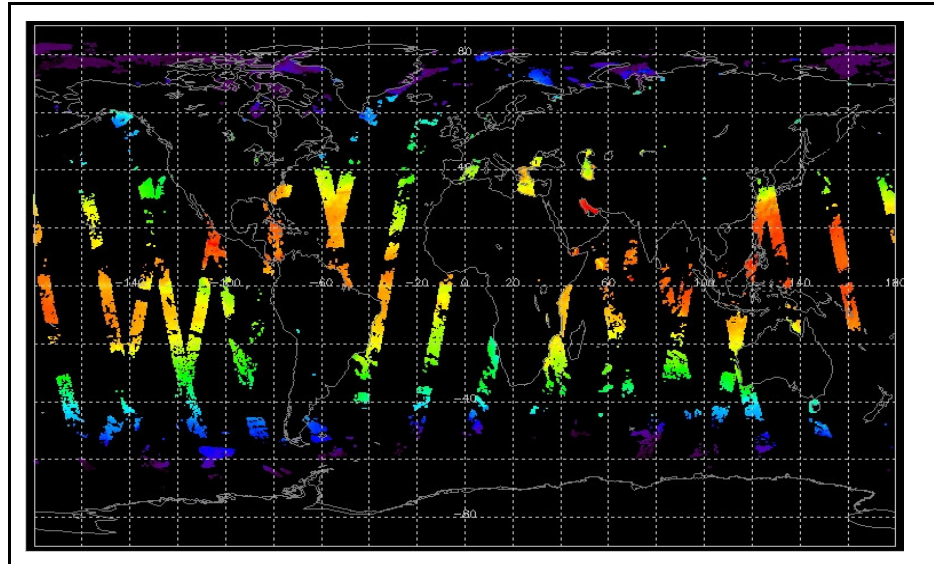

Browse Map

Map of browse products for: 28-Jun-07

Comments

Meteo Map

Map of meteo products for: 28-Jun-07

Comments

NB: METEO products are downloaded early morning, while their existence on the server is checked late morning which may explain inconsistencies between the above METEO map and the number of stated products