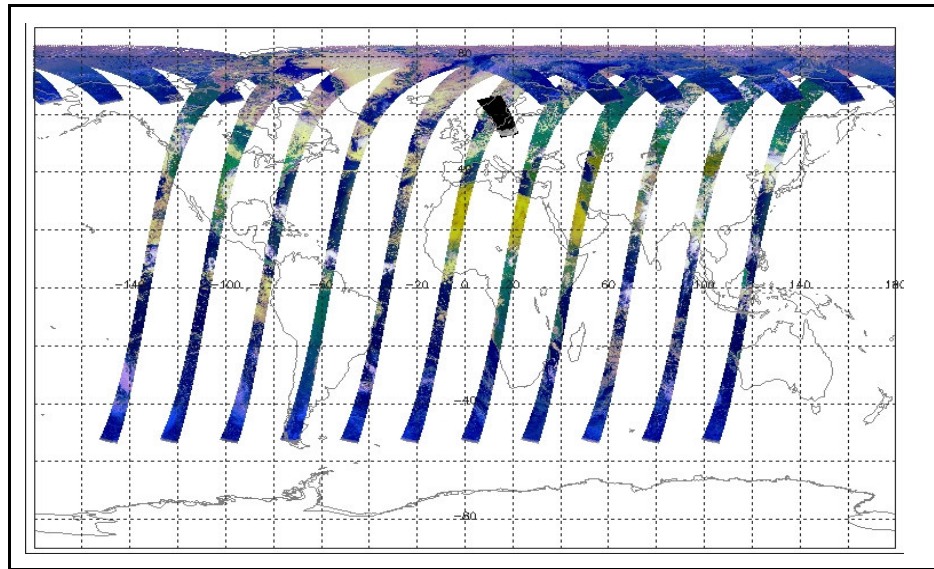

Browse Map

Map of browse products for: 28-Jun-07

Comments

Meteo Map

Map of meteo products for: 28-Jun-07