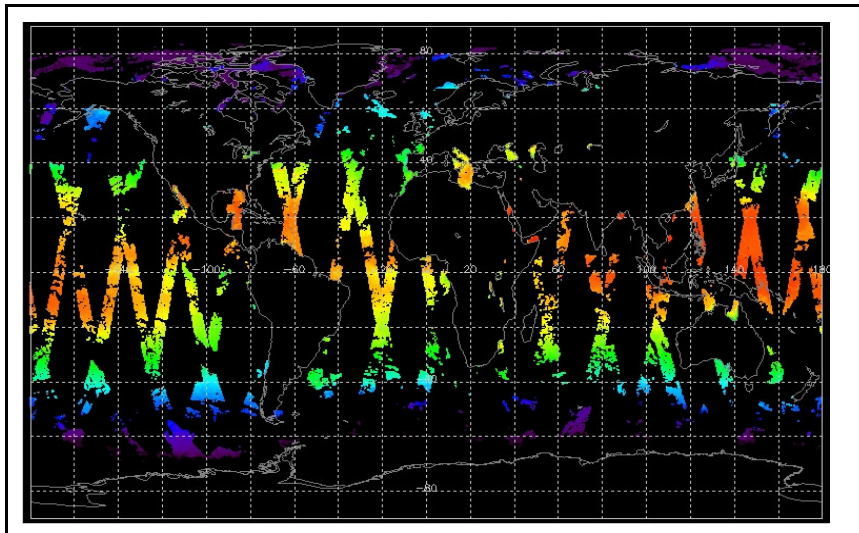

Browse Map

Map of browse products for: 27-Jun-07

Comments

Meteo Map

Map of meteo products for: 27-Jun-07

Comments

NB: METEO products are downloaded early morning, while their existence on the server is checked late morning which may explain inconsistencies between the above METEO map and the number of stated products