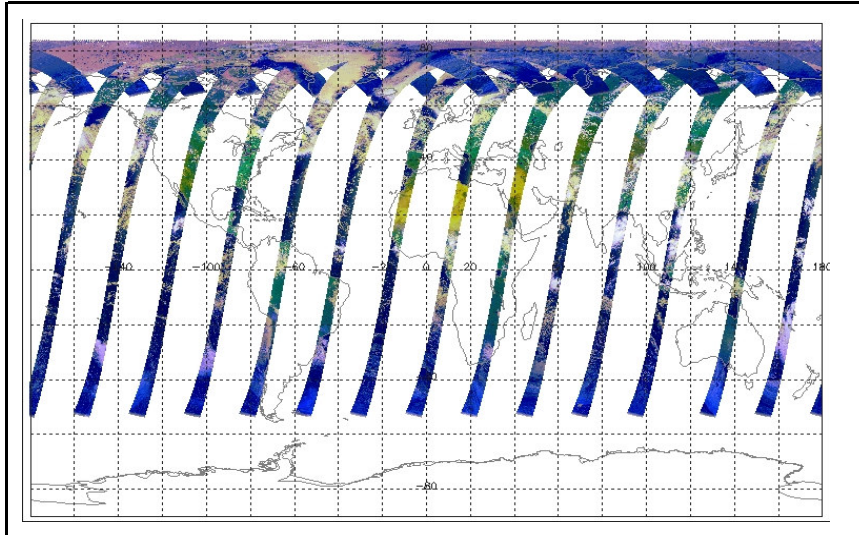

Browse Map

Map of browse products for: 27-Jun-07

Comments

Meteo Map

Map of meteo products for: 27-Jun-07