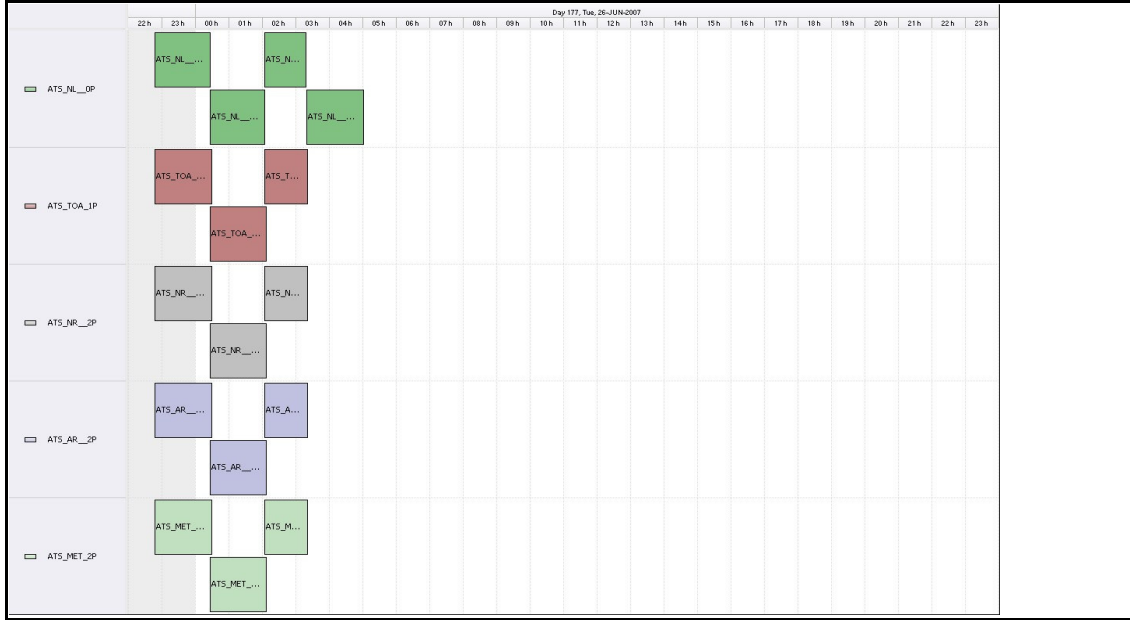

DPQC Daily Check of AATSR Data

26-Jun-07

DATA ACQUISITION DATE: 26-Jun-07
INSPECTION DATE: 27-Jun-07

--> Go to 'Product Generation' sheet to select date

Move Daily Maps

Previous Instrument Operational Events	
21-Jun-07	Nothing planned
22-Jun-07	Nothing planned
23-Jun-07	Nothing planned
24-Jun-07	Nothing planned
25-Jun-07	Nothing planned

Upcoming Instrument Operational Events	
26-Jun-07	Nothing planned
27-Jun-07	Nothing planned
28-Jun-07	Nothing planned
29-Jun-07	Nothing planned
30-Jun-07	Nothing planned

Daily Gantt Chart

Update

Comments: Gantt not available

FLAGS

FLAG

Meteo Products

Data acquisition date: 26-Jun-07 Inspection date: 27-Jun-07

Total # Products: 17
Server Availability: Nominal

Comments: None

Browse Products

Data acquisition date: 26-Jun-07 Inspection date: 27-Jun-07

Source: EDS

Comments: None

Instrument Health

List of all QA orbit summary files deposited on: 26-Jun-07

Daily status from the RAL EDS web-site on: 27-Jun-07

Current Instrument Status: Nominal
Envisat Platform Status: Nominal

Orbit #	Acquired	Comments
27801	25-Jun-07	None
27802	25-Jun-07	High Jitter
27803	25-Jun-07	High Jitter
27804	25-Jun-07	High Jitter
27805	25-Jun-07	High Jitter
27806	25-Jun-07	High Jitter
27807	25-Jun-07	High Jitter
27808	25-Jun-07	No Viscal peak
27809	25-Jun-07	High Jitter
27810	25-Jun-07	High Jitter
27811	26-Jun-07	High Jitter
27812	26-Jun-07	None
27813	26-Jun-07	High Jitter

FLAG
FLAG
FLAG
FLAG
FLAG
FLAG
FLAG
FLAG
FLAG
FLAG
FLAG

Weekly

Latest version of the weekly RAL report on: 27-Jun-07

Out of date by: 9 days

Report Date: 18-Jun-07
Anomalies: Jitter-rate above nominal this week. Jitter: Most orbits above nominal, observed Jitter-rate ~200-370/orbit. Telemetry Quality: Poor midweek - for some orbits up to ~500 packets/orbit corrupted