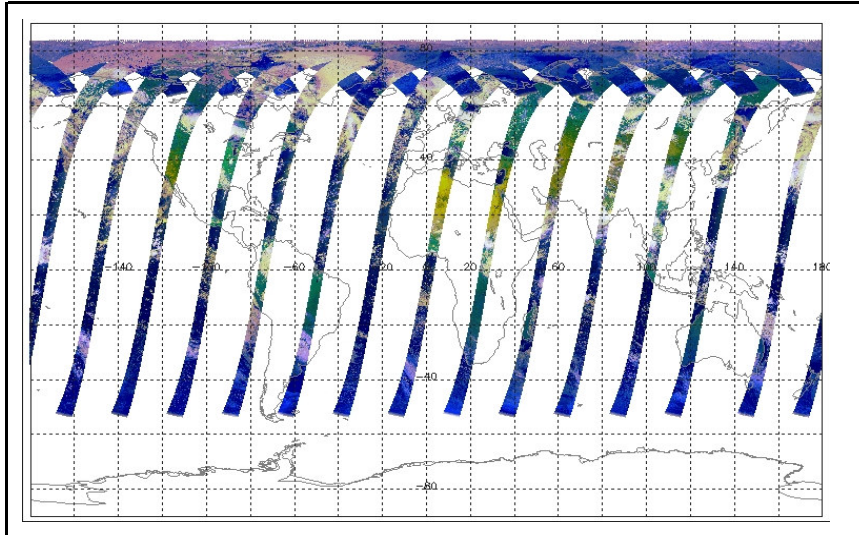

Browse Map

Map of browse products for: 26-Jun-07

Comments

Meteo Map

Map of meteo products for: 26-Jun-07