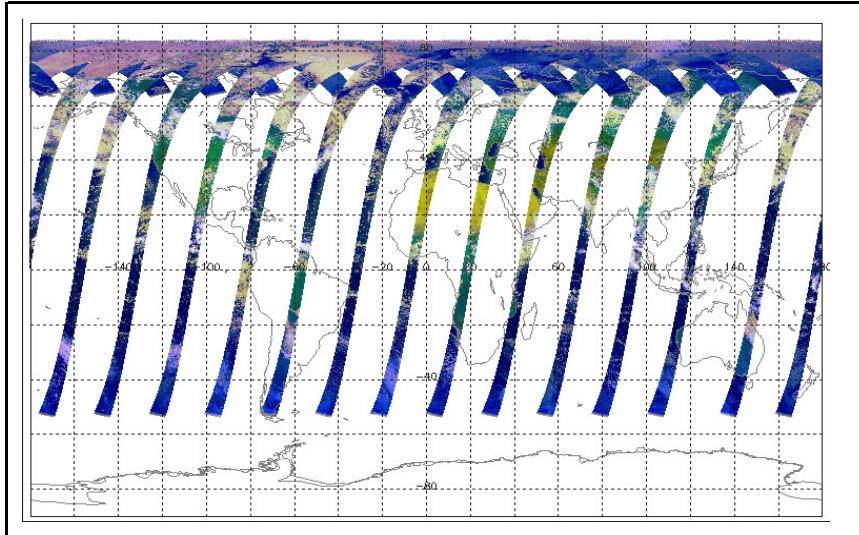

Browse Map

Map of browse products for: 25-Jun-07

Comments

Meteo Map

Map of meteo products for: 25-Jun-07