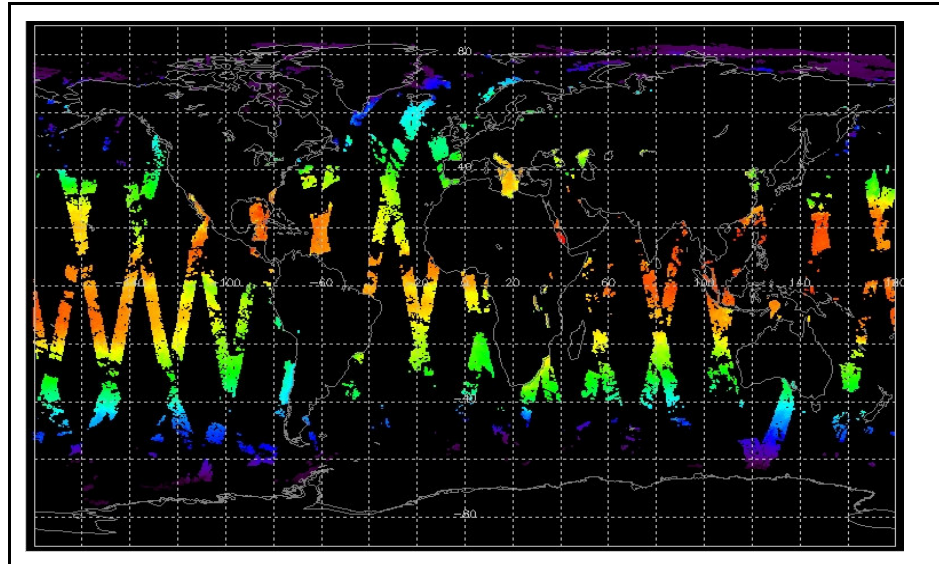

Browse Map

Map of browse products for: 24-Jun-07

Comments

Meteo Map

Map of meteo products for: 24-Jun-07

Comments

NB: METEO products are downloaded early morning, while their existence on the server is checked late morning which may explain inconsistencies between the above METEO map and the number of stated products