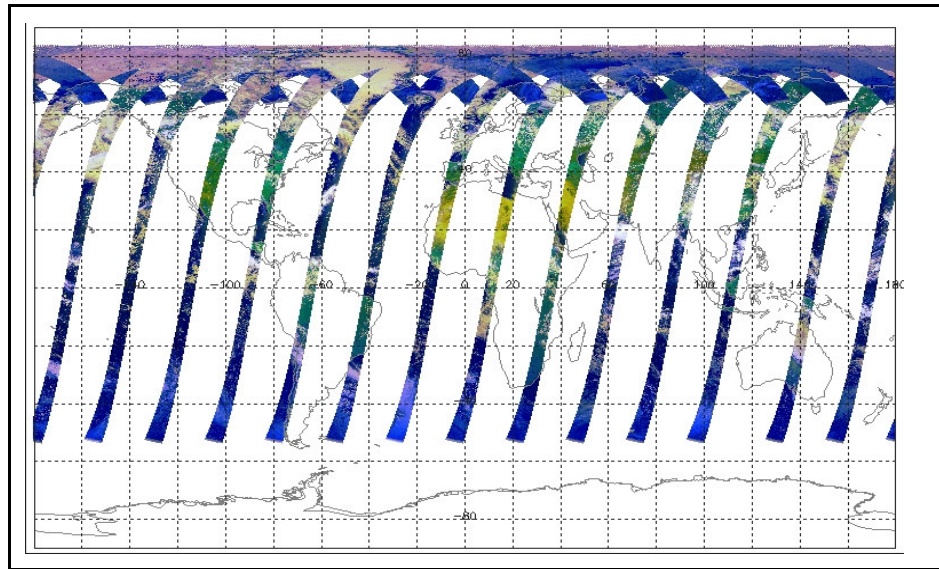

Browse Map

Map of browse products for: 24-Jun-07

Comments

Meteo Map

Map of meteo products for: 24-Jun-07