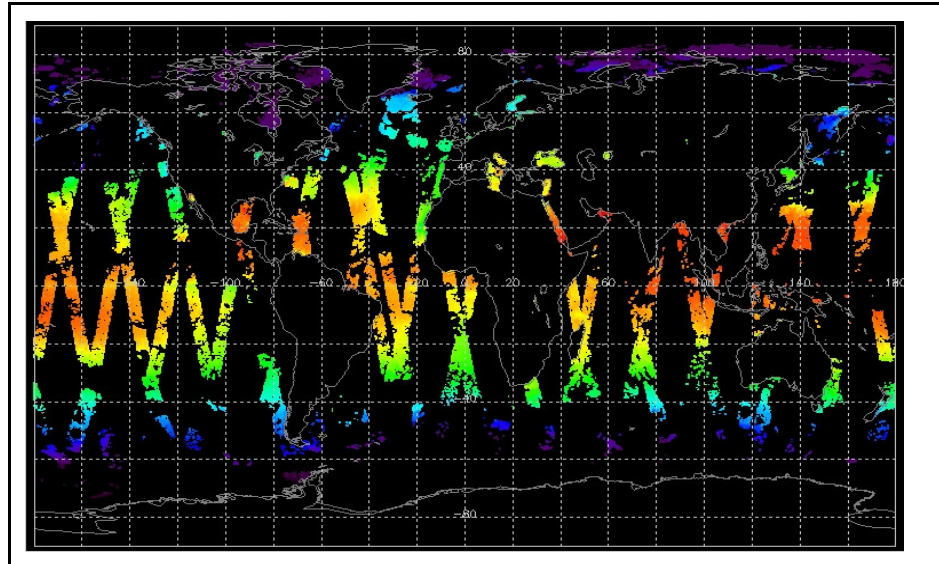

Browse Map

Map of browse products for: 23-Jun-07

Comments

Meteo Map

Map of meteo products for: 23-Jun-07

Comments

NB: METEO products are downloaded early morning, while their existence on the server is checked late morning which may explain inconsistencies between the above METEO map and the number of stated products