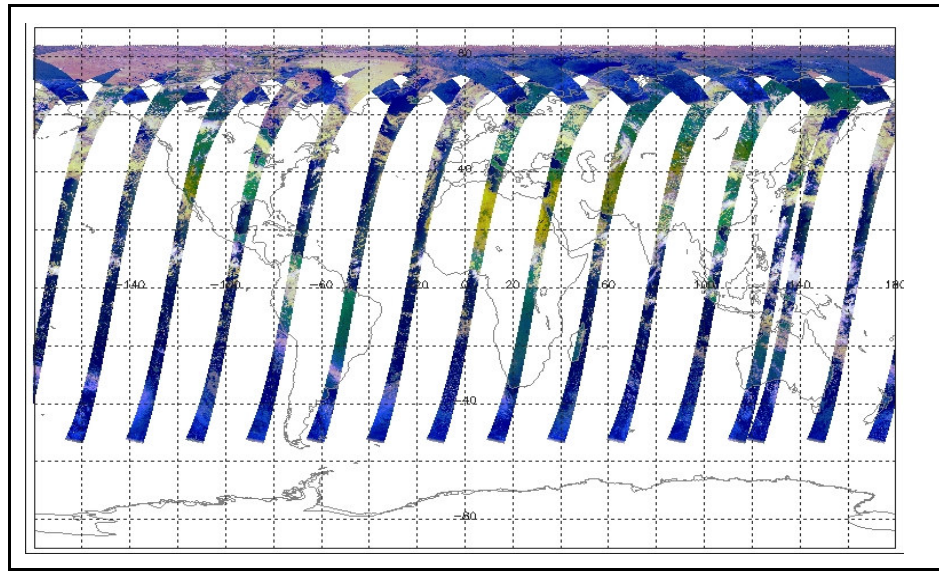

Browse Map

Map of browse products for: 23-Jun-07

Comments

Meteo Map

Map of meteo products for: 23-Jun-07