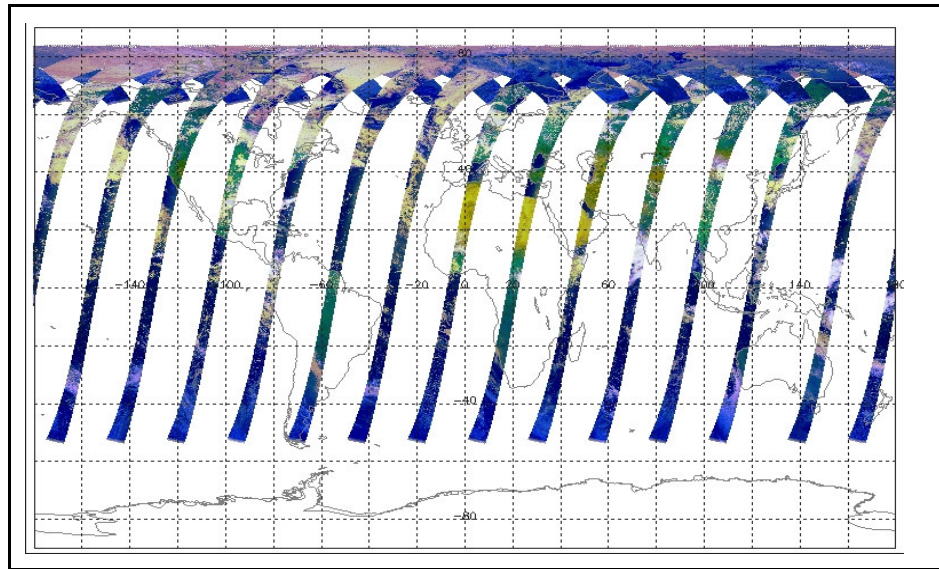

Browse Map

Map of browse products for: 22-Jun-07

Comments

Meteo Map

Map of meteo products for: 22-Jun-07