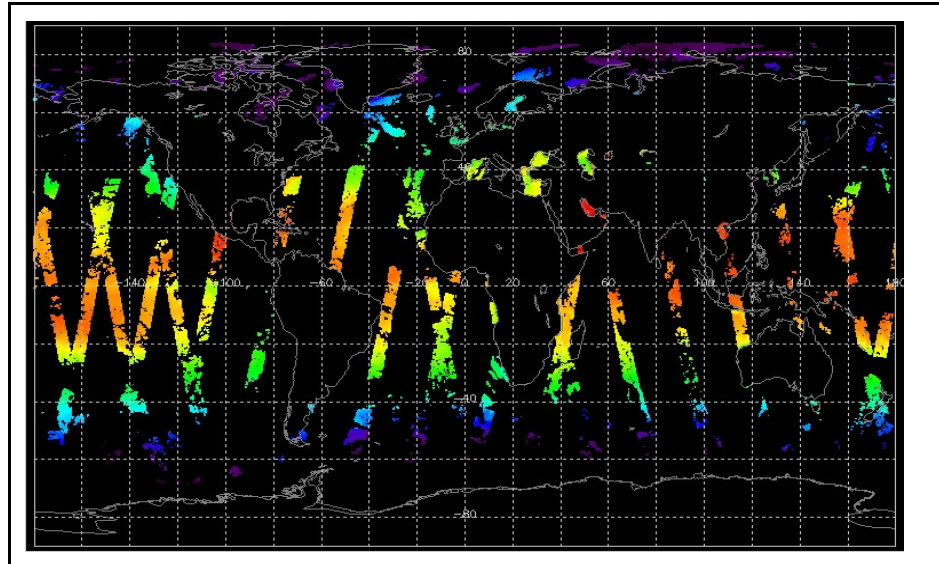

Browse Map

Map of browse products for: 22-Jun-07

Comments

Meteo Map

Map of meteo products for: 22-Jun-07

Comments

NB: METEO products are downloaded early morning, while their existence on the server is checked late morning which may explain inconsistencies between the above METEO map and the number of stated products