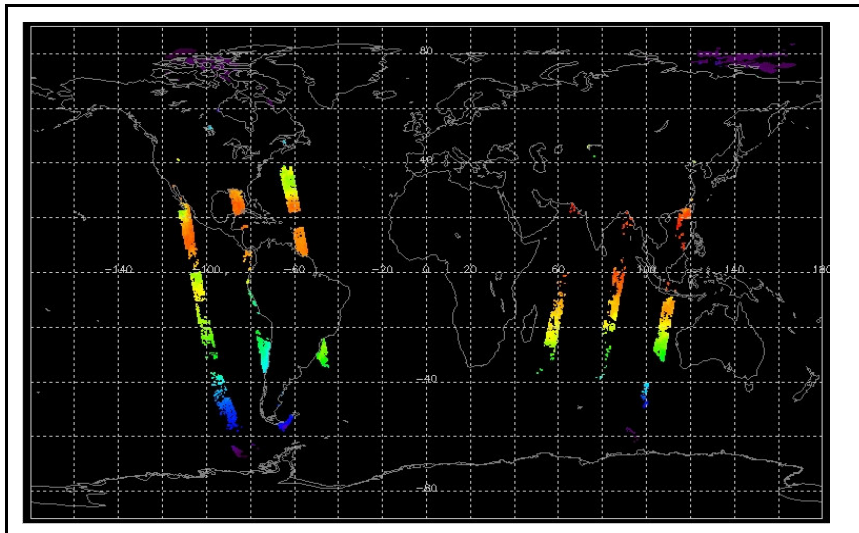

Browse Map

Map of browse products for: 21-Jun-07

Comments QUASAR not available

Meteo Map

Map of meteo products for: 21-Jun-07

Comments QUASAR not available

NB: METEO products are downloaded early morning, while their existence on the server is checked late morning which may explain inconsistencies between the above METEO map and the number of stated products