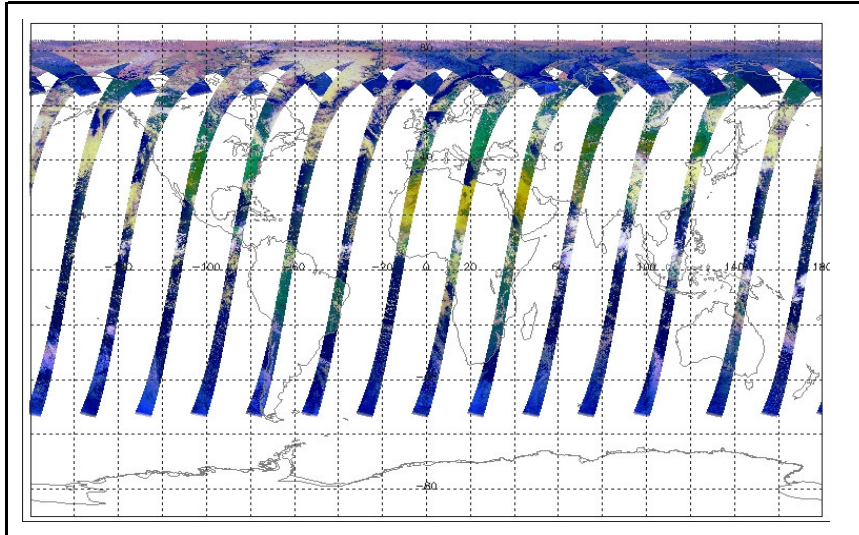

Browse Map

Map of browse products for: 21-Jun-07

Comments QUASAR not available

Meteo Map

Map of meteo products for: 21-Jun-07