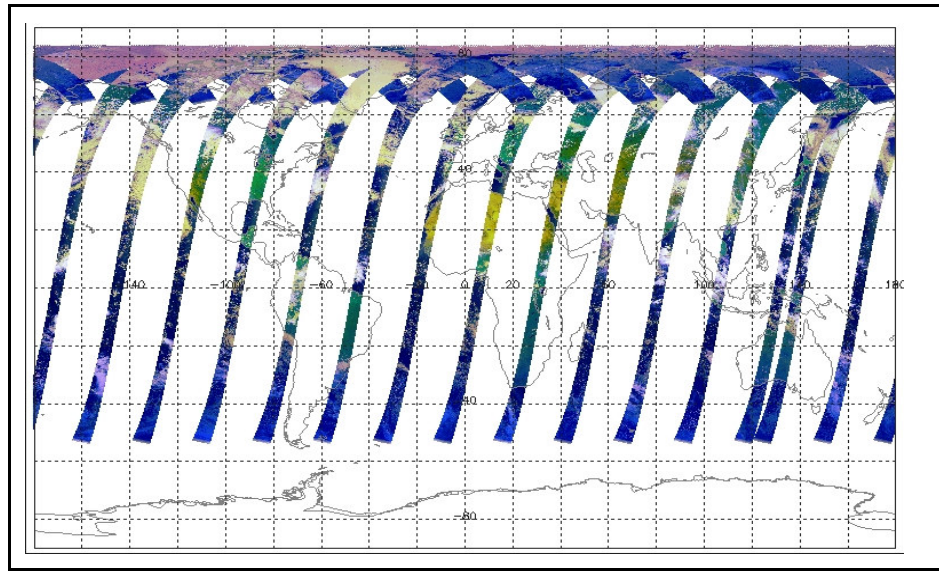

Browse Map

Map of browse products for: 17-Jun-07

Comments

Meteo Map

Map of meteo products for: 17-Jun-07