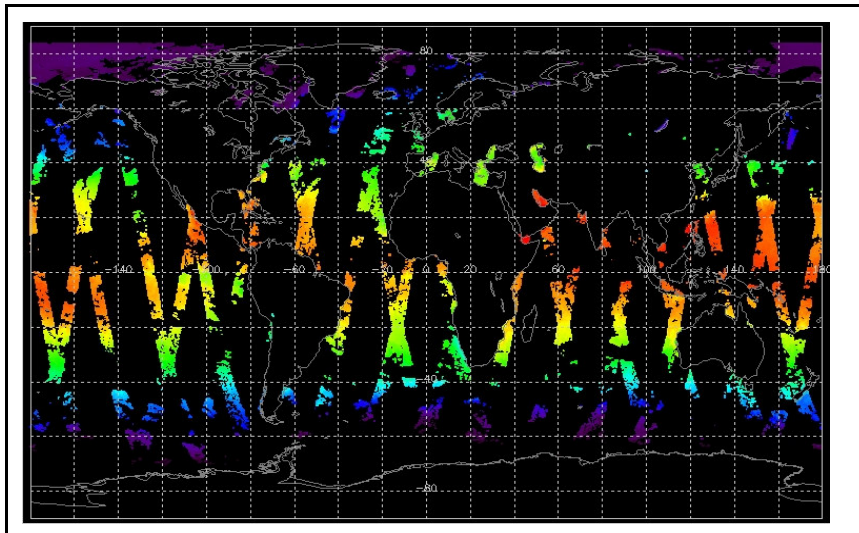

the 'Inspection Date'.

Telemetry Quality: Poor midweek - for some orbits up to ~500 packets/orbit corrupted

Browse Map

Map of browse products for: 12-Jun-07

Comments

Meteo Map

Map of meteo products for: 12-Jun-07