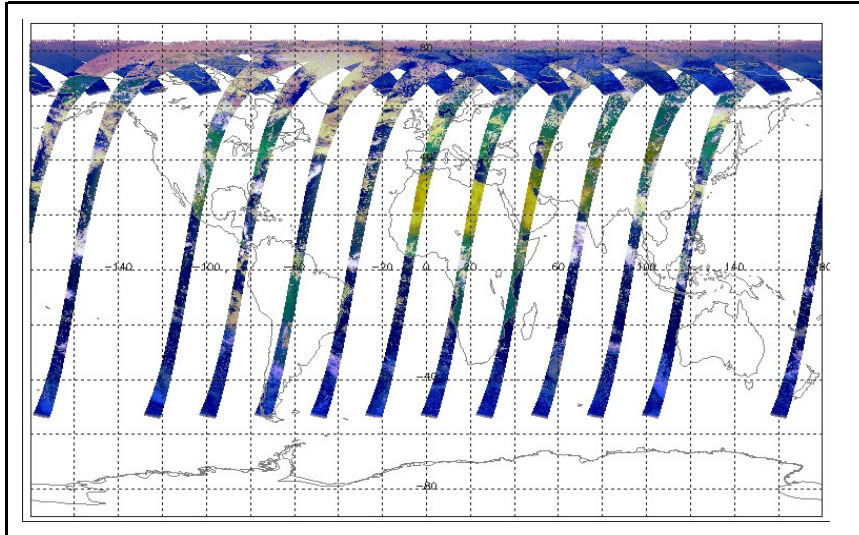

Browse Map

Map of browse products for: 12-Jun-07

Comments

Meteo Map

Map of meteo products for: 12-Jun-07