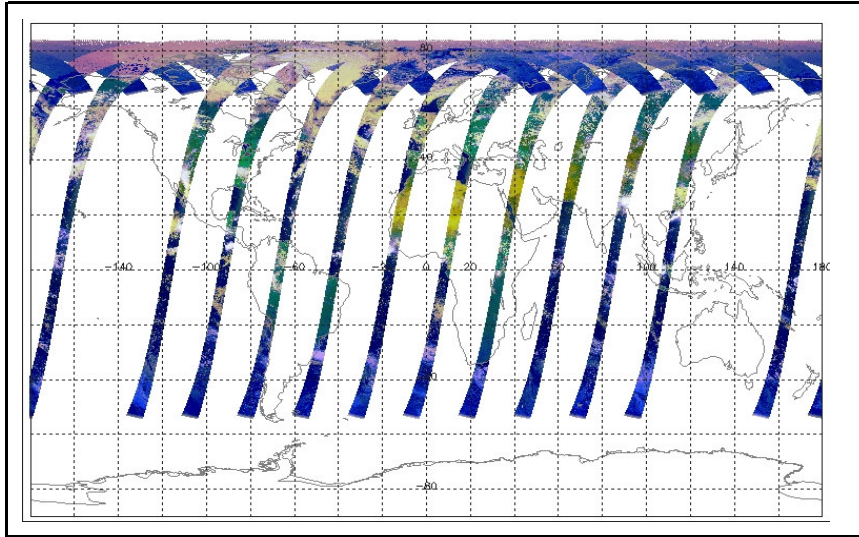

Browse Map

Map of browse products for: 11-Jun-07

Comments

Meteo Map

Map of meteo products for: 11-Jun-07