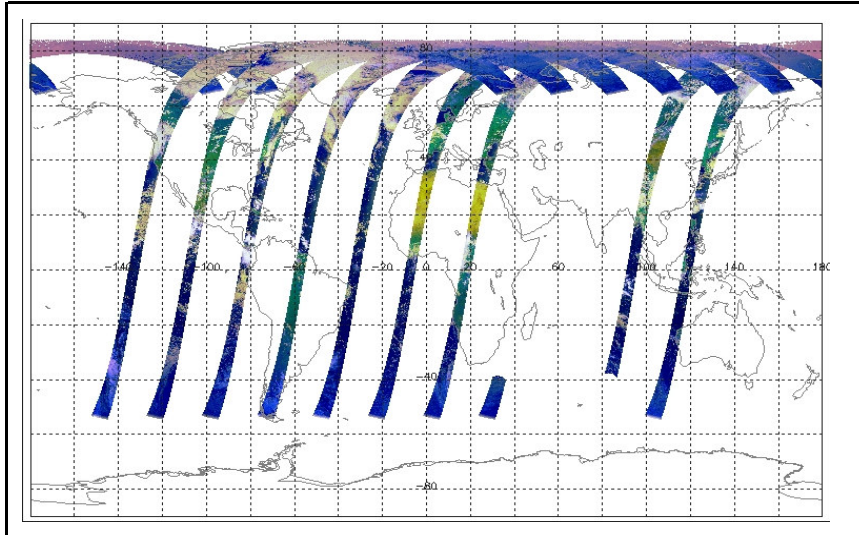

Browse Map

Map of browse products for: 09-Jun-07

Comments

Meteo Map

Map of meteo products for: 09-Jun-07