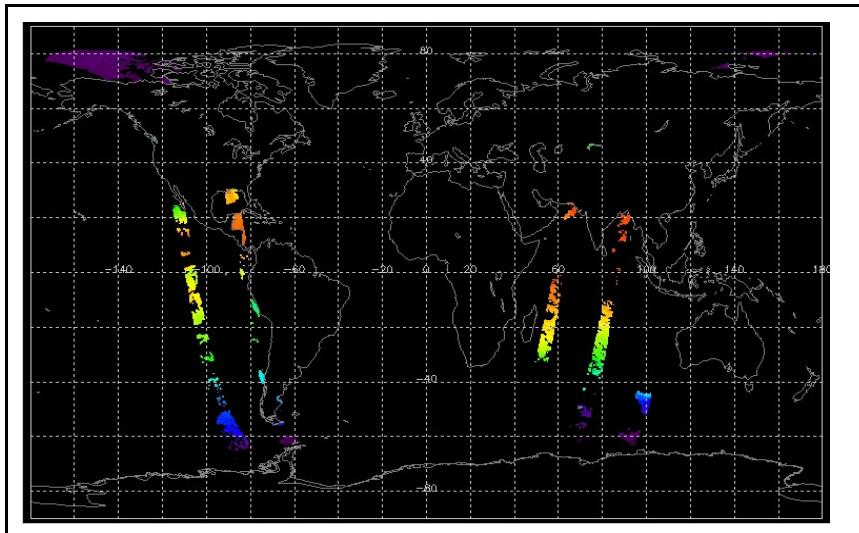

|

Browse Map

Map of browse products for: 08-Jun-07

Comments

Meteo Map

Map of meteo products for: 08-Jun-07

Comments

NB: METEO products are downloaded early morning, while their existence on the server is checked late morning which may explain inconsistencies between the above METEO map and the number of stated products