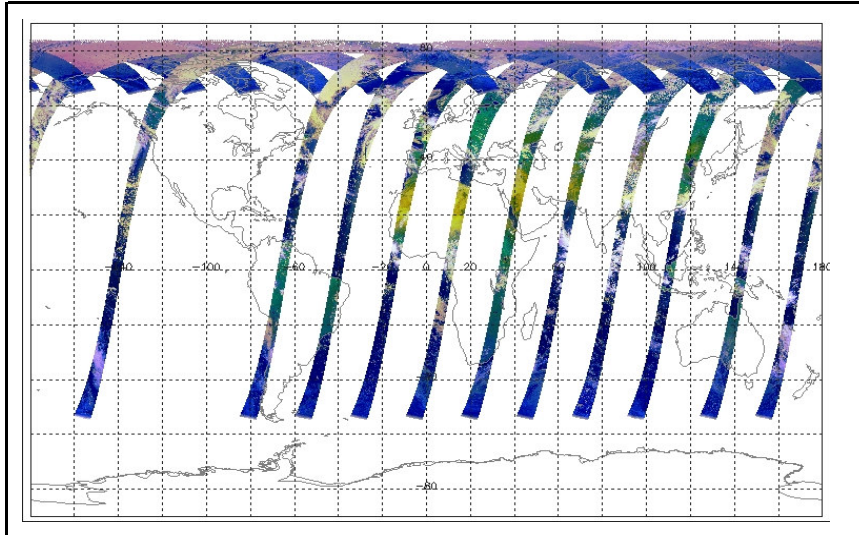

Browse Map

Map of browse products for: 08-Jun-07

Comments

Meteo Map

Map of meteo products for: 08-Jun-07