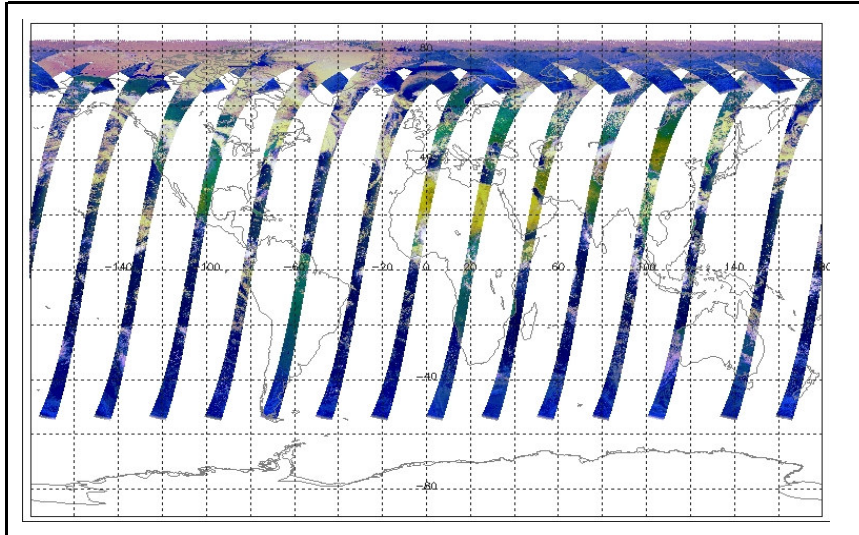

Browse Map

Map of browse products for: 06-Jun-07

Comments QUASAR unavailable

Meteo Map

Map of meteo products for: 06-Jun-07