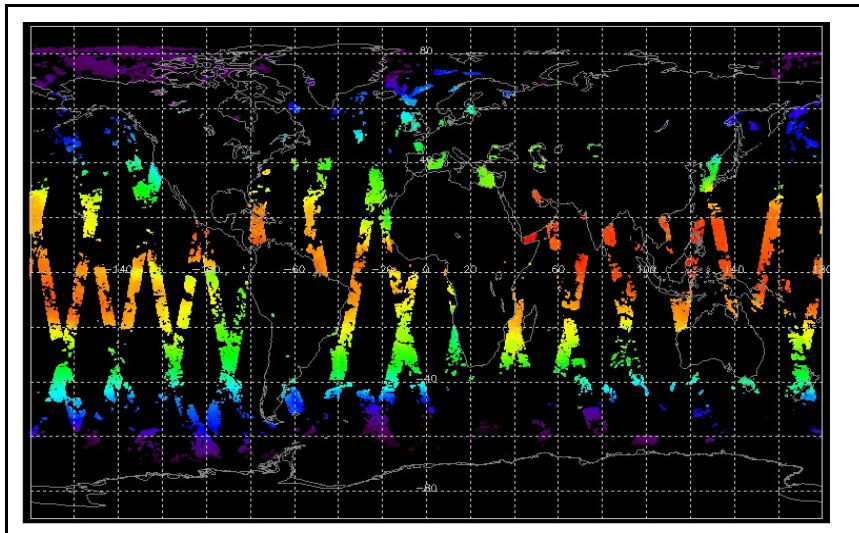

Browse Map

Map of browse products for: 06-Jun-07

Comments QUASAR unavailable

Meteo Map

Map of meteo products for: 06-Jun-07

Comments QUASAR unavailable

NB: METEO products are downloaded early morning, while their existence on the server is checked late morning which may explain inconsistencies between the above METEO map and the number of stated products