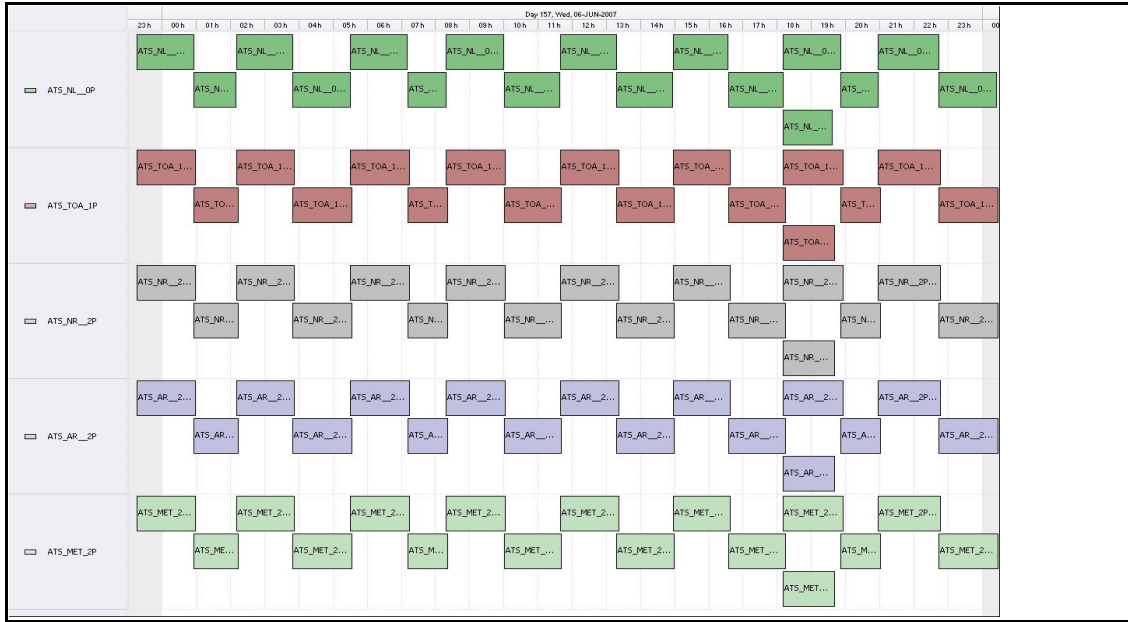

DPQC Daily Check of AATSR Data

06-Jun-07

DATA ACQUISITION DATE: 06-Jun-07
INSPECTION DATE: 07-Jun-07

--> Go to 'Product Generation' sheet to select date

Move Daily Maps

Previous Instrument Operational Events	
01-Jun-07	Nothing planned
02-Jun-07	Nothing planned
03-Jun-07	Nothing planned
04-Jun-07	Nothing planned
05-Jun-07	Nothing planned

Upcoming Instrument Operational Events	
06-Jun-07	Nothing planned
07-Jun-07	Nothing planned
08-Jun-07	Nothing planned
09-Jun-07	Nothing planned
10-Jun-07	Nothing planned

Daily Gantt Chart

Update

Comments: None

FLAGS

Meteo Products

Data acquisition date: 06-Jun-07 Inspection date: 07-Jun-07

Total # Products: 16
Server Availability: Nominal

Comments: None

Browse Products

Data acquisition date: 06-Jun-07 Inspection date: 07-Jun-07

Source: DDS

Comments: None

Instrument Health

Daily

List of all QA orbit summary files deposited on: 06-Jun-07

Orbit #	Acquired	Comments
27514	05-Jun-07	None
27515	05-Jun-07	High Jitter
27516	05-Jun-07	High Jitter
27517	05-Jun-07	High Jitter
27518	05-Jun-07	High Jitter
27519	05-Jun-07	High Jitter
27520	05-Jun-07	High Jitter
27521	05-Jun-07	High Jitter
27522	05-Jun-07	High Jitter No Viscal Peak
27523	05-Jun-07	High Jitter
27524	05-Jun-07	High Jitter
27525	06-Jun-07	None
27526	06-Jun-07	High Jitter
27527	06-Jun-07	High Jitter

FLAG
FLAG
FLAG
FLAG
FLAG
FLAG
FLAG
FLAG
FLAG
FLAG
FLAG

Daily status from the RAL EDS web-site on: 06-Jun-07

Current Instrument Status: Nominal
Envisat Platform Status: Nominal

Weekly

Latest version of the weekly RAL report on: 06-Jun-07

Out of date by: 16 days

Report Date: 21-May-07
Anomalies: Nominal return from out-gassing.
Jitter-rate remains above nominal.
Jitter: Most orbits above nominal, observed Jitter-rate ~ 100-350/orbit. Worst rates shortly after cool-down post-outgassing.
Telemetry Quality: Poor midweek - for some orbits up to ~500 packets/orbit corrupted