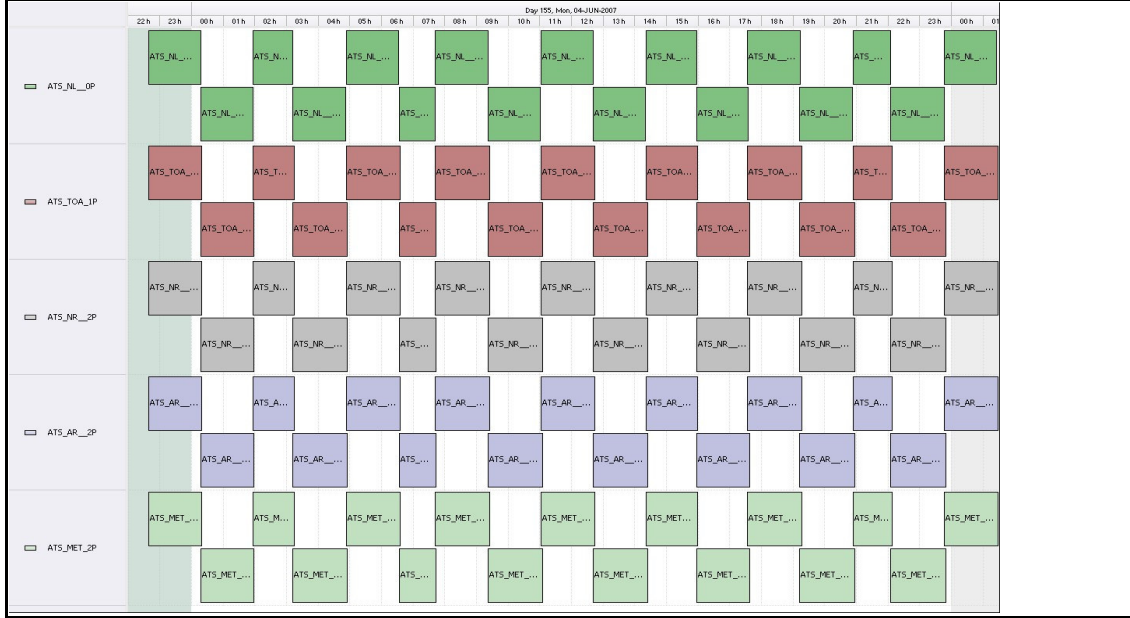

DPQC Daily Check of AATSR Data

04-Jun-07

DATA ACQUISITION DATE: 04-Jun-07
INSPECTION DATE: 05-Jun-07

--> Go to 'Product Generation' sheet to select date

Move Daily Maps

Previous Instrument Operational Events	
30-May-07	Nothing planned
31-May-07	Nothing planned
01-Jun-07	Nothing planned
02-Jun-07	Nothing planned
03-Jun-07	Nothing planned

Upcoming Instrument Operational Events	
04-Jun-07	Nothing planned
05-Jun-07	Nothing planned
06-Jun-07	Nothing planned
07-Jun-07	Nothing planned
08-Jun-07	Nothing planned

Daily Gantt Chart

Update

Comments: None

FLAGS

Meteo Products

Data acquisition date: 04-Jun-07 Inspection date: 05-Jun-07

Total # Products: 16
Server Availability: Nominal

Comments: None

Browse Products

Data acquisition date: 04-Jun-07 Inspection date: 05-Jun-07

Source: DDS

Comments: None

Instrument Health

Daily

List of all QA orbit summary files deposited on: 04-Jun-07

Orbit #	Acquired	Comments
27486	03-Jun-07	None
27487	03-Jun-07	High Jitter
27488	03-Jun-07	High Jitter
27489	03-Jun-07	High Jitter
27490	03-Jun-07	High Jitter
27491	03-Jun-07	High Jitter
27492	03-Jun-07	High Jitter
27493	03-Jun-07	High Jitter
27494	03-Jun-07	High Jitter
27495	03-Jun-07	High Jitter
27496	04-Jun-07	High Jitter
27497	04-Jun-07	None
27498	04-Jun-07	None

FLAG
FLAG
FLAG
FLAG
FLAG
FLAG
FLAG
FLAG

Daily status from the RAL EDS web-site on: 04-Jun-07

Current Instrument Status: Nominal
Envisat Platform Status: Nominal

Weekly

Latest version of the weekly RAL report on: 04-Jun-07

Out of date by: 14 days

Report Date: 21-May-07
Anomalies: Nominal return from out-gassing.
Jitter-rate remains above nominal.
Jitter: Most orbits above nominal, observed Jitter-rate = 100-350/orbit. Worst rates shortly after cool-down post-outgassing.
Telemetry Quality: Poor midweek - for some orbits up to ~500 packets/orbit corrupted