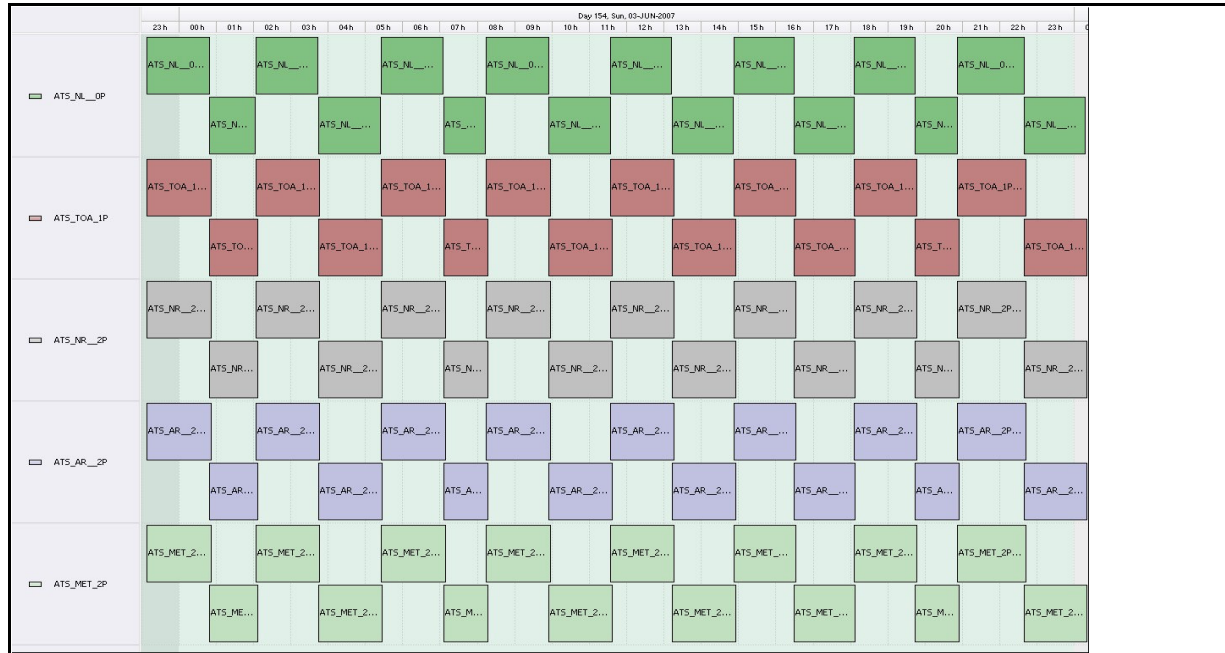

DPQC Daily Check of AATSR Data

03-Jun-07

DATA ACQUISITION DATE: 03-Jun-07
INSPECTION DATE: 04-Jun-07

--> Go to 'Product Generation' sheet to select date

Move Daily Maps

Previous Instrument Operational Events	
29-May-07	Nothing planned
30-May-07	Nothing planned
31-May-07	Nothing planned
01-Jun-07	Nothing planned
02-Jun-07	Nothing planned

Upcoming Instrument Operational Events	
03-Jun-07	Nothing planned
04-Jun-07	Nothing planned
05-Jun-07	Nothing planned
06-Jun-07	Nothing planned
07-Jun-07	Nothing planned

Daily Gantt Chart

Update

Comments: None

FLAGS

Meteo Products

Data acquisition date: 03-Jun-07 Inspection date: 04-Jun-07

Total # Products: 15
Server Availability: Nominal

Comments: None

Browse Products

Data acquisition date: 03-Jun-07 Inspection date: 04-Jun-07

Source: Incomplete

Comments: No Browse product images available

FLAG

Instrument Health

Daily

List of all QA orbit summary files deposited on: 03-Jun-07

Daily status from the RAL EDS web-site on: 04-Jun-07

Current Instrument Status: Nominal
Envisat Platform Status: Nominal

Orbit #	Acquired	Comments
27473	02-Jun-07	None
27474	02-Jun-07	High Jitter
27475	02-Jun-07	None
27476	02-Jun-07	None
27477	02-Jun-07	None
27478	02-Jun-07	High Jitter
27479	02-Jun-07	High Jitter
27480	02-Jun-07	None
27481	02-Jun-07	High Jitter
27482	03-Jun-07	None
27483	03-Jun-07	None
27484	03-Jun-07	High Jitter

FLAG

FLAG

FLAG

FLAG

FLAG

Weekly

Latest version of the weekly RAL report on: 04-Jun-07

Out of date by: 14 days

Report Date: 21-May-07

Anomalies: Nominal return from out-gassing. Jitter-rate remains above nominal. Jitter: Most orbits above nominal, observed jitter-rate ~100-350/orbit. Worst rates shortly after cool-down post-outgassing. Telemetry Quality: Poor midweek - for some orbits up to ~500 packets/orbit corrupted