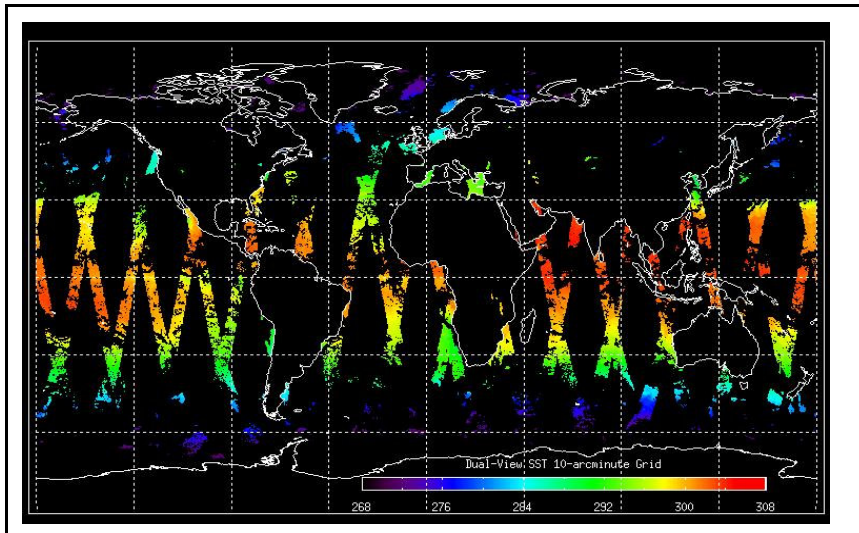

Comments Products not retrieved

NB: METEO products are downloaded early morning, while their existence on the server is checked late morning which may explain inconsistencies between the above METEO map and the number of stated products