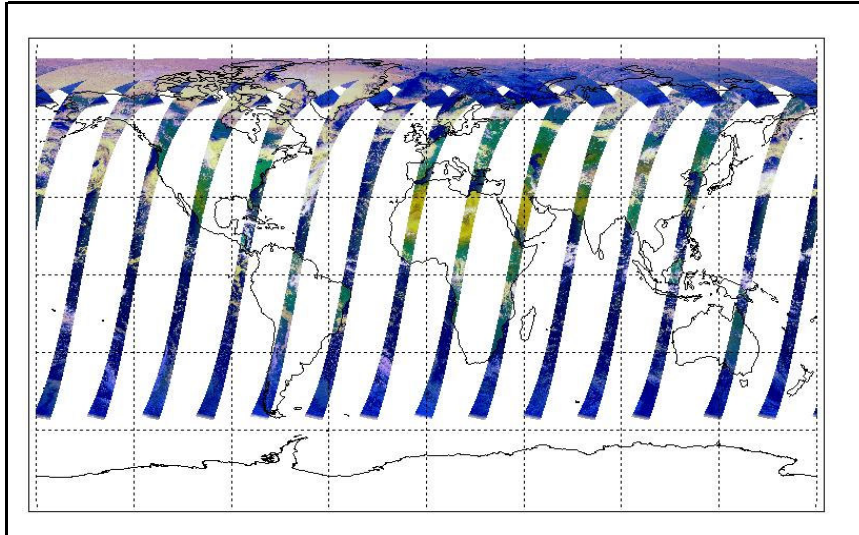

Browse Map

Map of browse products for: 30-May-07

Comments Map not generated

Meteo Map

Map of meteo products for: 30-May-07