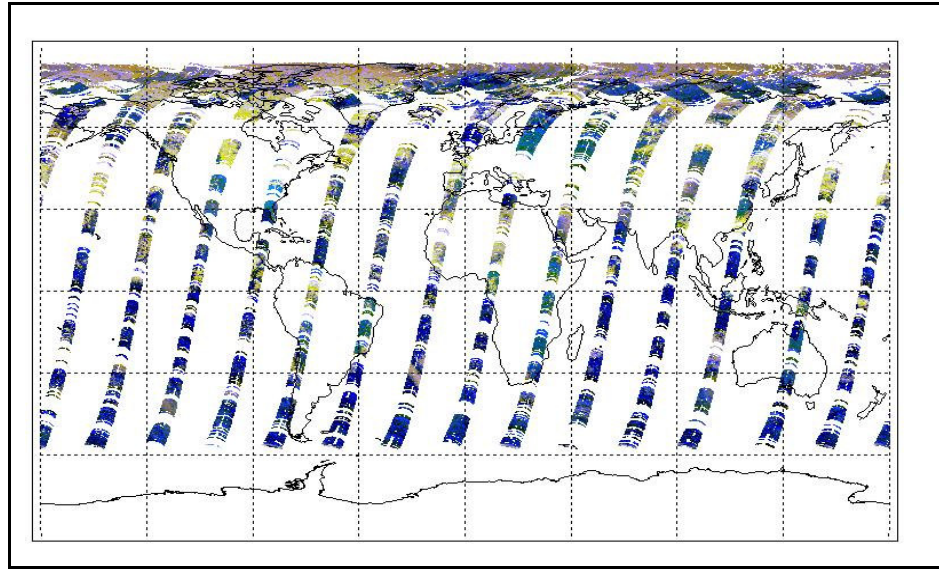

Browse Map

Map of browse products for: 20-May-07

Comments AATSR outgassing

Meteo Map

Map of meteo products for: 20-May-07