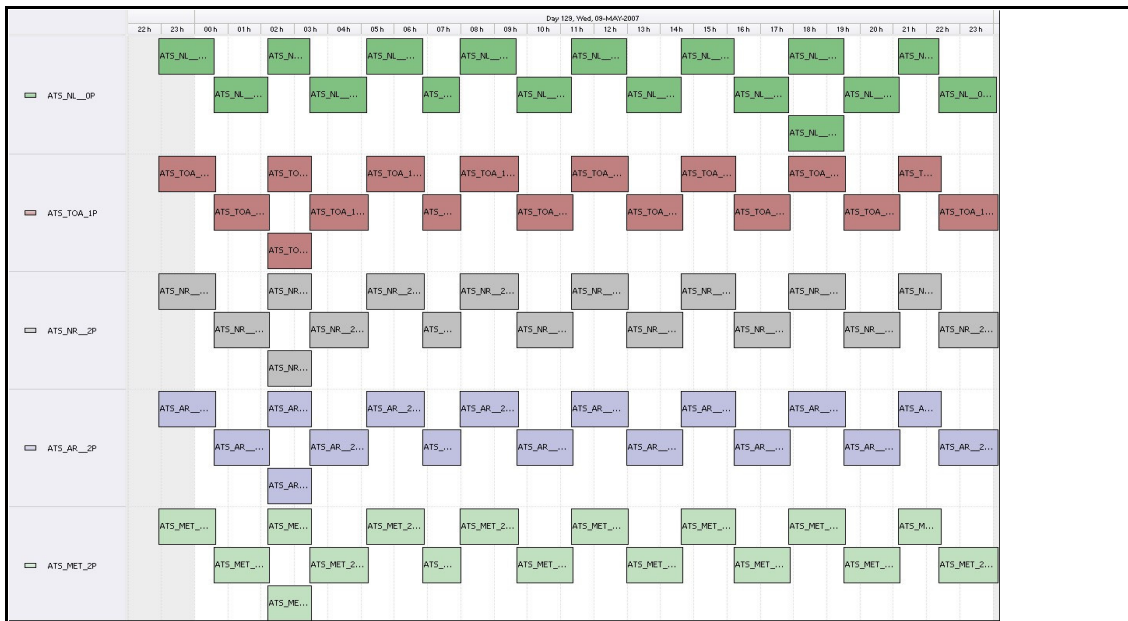

DPQC Daily Check of AATSR Data

09-May-07

DATA ACQUISITION DATE: 09-May-07
INSPECTION DATE: 10-May-07

Move Daily Maps

Previous Instrument Operational Events	
04-May-07	Nothing planned
05-May-07	Nothing planned
06-May-07	Nothing planned
07-May-07	Nothing planned
08-May-07	Nothing planned

Upcoming Instrument Operational Events	
09-May-07	Nothing planned
10-May-07	Nothing planned
11-May-07	Nothing planned
12-May-07	Nothing planned
13-May-07	Nothing planned

Daily Gantt Chart

Update

Comments: None

FLAGS

Meteo Products

Data acquisition date: 09-May-07 Inspection date: 10-May-07

Total # Products: 16
Server Availability: Nominal

Comments: None

Browse Products

Data acquisition date: 09-May-07 Inspection date: 10-May-07

Source: EDS

Comments: None

Instrument Health

Daily

List of all QA orbit summary files deposited on: 09-May-07

Orbit #	Acquired	Comments
27114	08-May-07	None
27115	08-May-07	High Jitter
27116	08-May-07	High Jitter
27117	08-May-07	High Jitter
27118	08-May-07	High Jitter
27119	08-May-07	High Jitter
27120	08-May-07	High Jitter
27121	09-May-07	High Jitter
27122	09-May-07	High Jitter
27123	09-May-07	High Jitter
27124	09-May-07	High Jitter
27125	09-May-07	None
27126	09-May-07	High Jitter

FLAG
FLAG
FLAG
FLAG
FLAG
FLAG
FLAG
FLAG
FLAG
FLAG
FLAG

Daily status from the RAL EDS web-site on: 09-May-07

Current Instrument Status: Nominal
Envisat Platform Status: Nominal

Weekly

Latest version of the weekly RAL report on: 09-May-07

Out of date by: 16 days

Report Date: 23-Apr-07
Anomalies: Jitter-rate above nominal again this week for the majority of orbits. Jitter: Most orbits above nominal, observed Jitter-rate ~80-220/orbit.