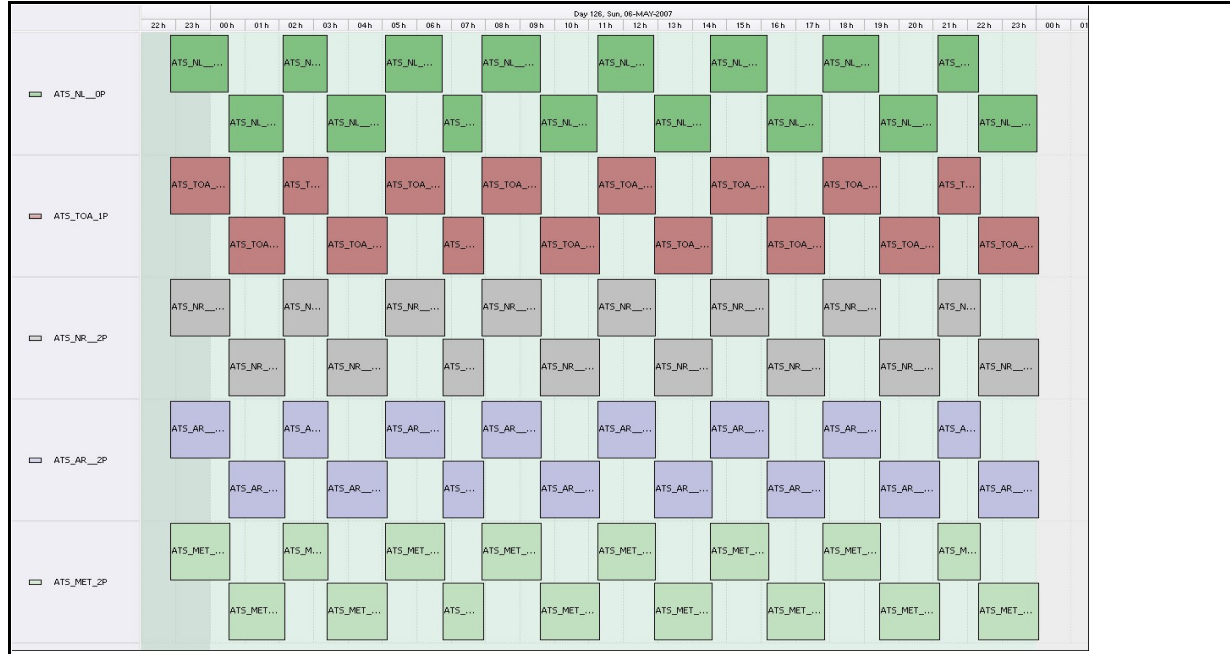

DPQC Daily Check of AATSR Data

06-May-07

DATA ACQUISITION DATE: 06-May-07
INSPECTION DATE: 08-May-07

--> Go to 'Product Generation' sheet to select date

Move Daily Maps

Previous Instrument Operational Events	
01-May-07	Nothing planned
02-May-07	Nothing planned
03-May-07	Nothing planned
04-May-07	Nothing planned
05-May-07	Nothing planned

Upcoming Instrument Operational Events	
06-May-07	Nothing planned
07-May-07	Nothing planned
08-May-07	Nothing planned
09-May-07	Nothing planned
10-May-07	Nothing planned

Daily Gantt Chart

Update

Comments: None

FLAGS

Meteo Products

Data acquisition date: 06-May-07 Inspection date: 08-May-07

Total # Products: 15
Server Availability: Nominal

Comments: None

Browse Products

Data acquisition date: 06-May-07 Inspection date: 08-May-07

Source: Incomplete

Comments: No Browse product images available

FLAG

Instrument Health

Daily

List of all QA orbit summary files deposited on: 06-May-07

Daily status from the RAL EDS web-site on: 08-May-07

Current Instrument Status: Nominal
Envisat Platform Status: Nominal

Orbit #	Acquired	Comments
27071	05-May-07	None
27072	05-May-07	High Jitter
27073	05-May-07	High Jitter
27074	05-May-07	High Jitter
27079	05-May-07	High Jitter
27080	05-May-07	High Jitter
27081	06-May-07	High Jitter
27082	06-May-07	High Jitter
27083	06-May-07	High Jitter
27084	06-May-07	High Jitter

FLAG
FLAG
FLAG
FLAG
FLAG
FLAG
FLAG
FLAG

Weekly

Latest version of the weekly RAL report on: 08-May-07

Out of date by: 15 days

Report Date: 23-Apr-07
Anomalies: Jitter-rate above nominal again this week for the majority of orbits.
Jitter: Most orbits above nominal, observed Jitter-rate ~80-220/orbit.