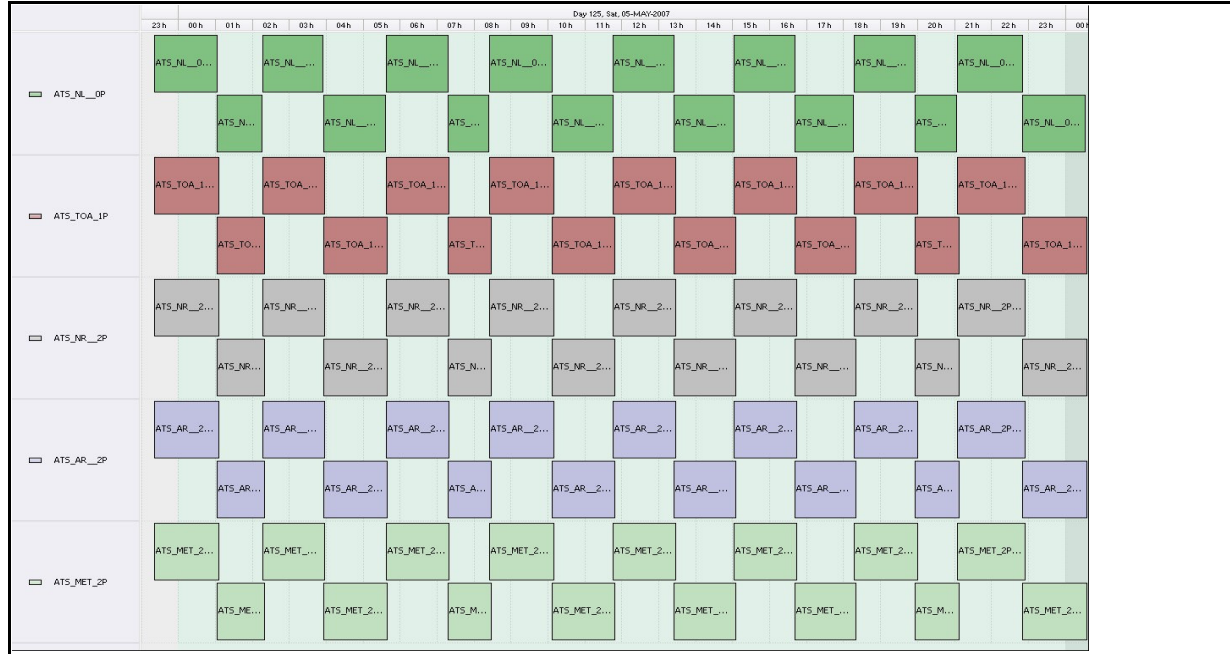

DPQC Daily Check of AATSR Data

05-May-07

DATA ACQUISITION DATE: 05-May-07
INSPECTION DATE: 08-May-07

--> Go to 'Product Generation' sheet to select date

Move Daily Maps

Previous Instrument Operational Events	
30-Apr-07	Nothing planned
01-May-07	Nothing planned
02-May-07	Nothing planned
03-May-07	Nothing planned
04-May-07	Nothing planned

Upcoming Instrument Operational Events	
05-May-07	Nothing planned
06-May-07	Nothing planned
07-May-07	Nothing planned
08-May-07	Nothing planned
09-May-07	Nothing planned

Daily Gantt Chart

Update

Comments: None

FLAGS

Meteo Products

Data acquisition date: 05-May-07 Inspection date: 08-May-07

Total # Products: 15
Server Availability: Nominal

Comments: None

Browse Products

Data acquisition date: 05-May-07 Inspection date: 08-May-07

Source: Incomplete

Comments: No Browse product images available

FLAG

Instrument Health

Daily

List of all QA orbit summary files deposited on: 05-May-07

Daily status from the RAL EDS web-site on: 08-May-07

Current Instrument Status: Nominal
Envisat Platform Status: Nominal

Orbit #	Acquired	Comments
27050	03-May-07	CRC Errors
27061	04-May-07	CRC Errors
27062	04-May-07	High Jitter
27063	04-May-07	High Jitter
27064	04-May-07	High Jitter
27065	04-May-07	High Jitter
27066	04-May-07	High Jitter
27067	05-May-07	None
27068	05-May-07	High Jitter
27069	05-May-07	High Jitter
27070	05-May-07	High Jitter

FLAG
FLAG
FLAG
FLAG
FLAG
FLAG

FLAG
FLAG
FLAG

Weekly

Latest version of the weekly RAL report on: 08-May-07

Out of date by: 15 days

Report Date: 23-Apr-07