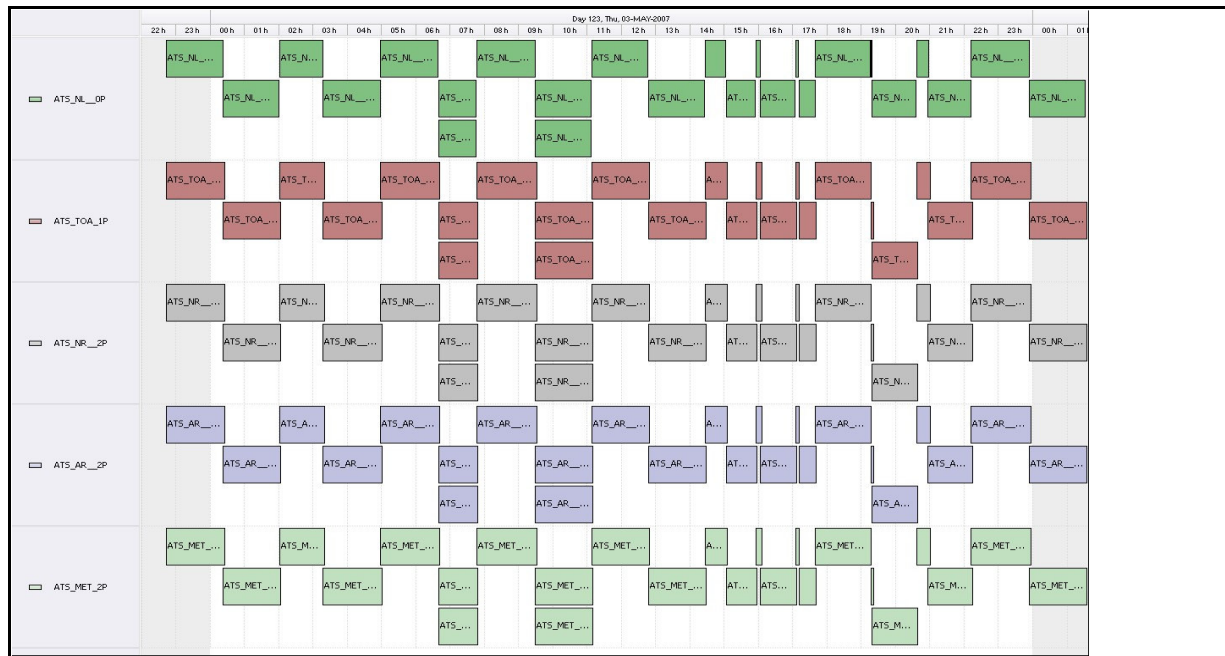

DPQC Daily Check of AATSR Data

03-May-07

DATA ACQUISITION DATE: 03-May-07
INSPECTION DATE: 04-May-07

--> Go to 'Product Generation' sheet to select date

Move Daily Maps

Previous Instrument Operational Events	
28-Apr-07	Nothing planned
29-Apr-07	Nothing planned
30-Apr-07	Nothing planned
01-May-07	Nothing planned
02-May-07	Nothing planned

Upcoming Instrument Operational Events	
03-May-07	Nothing planned
04-May-07	Nothing planned
05-May-07	Nothing planned
06-May-07	Nothing planned
07-May-07	Nothing planned

Daily Gantt Chart

Update

Comments: None

FLAGS

Meteo Products

Data acquisition date: 03-May-07 Inspection date: 04-May-07

Total # Products: 24
Server Availability: Nominal

Comments: None

Browse Products

Data acquisition date: 03-May-07 Inspection date: 04-May-07

Source: EDS

Comments: Orbits 27048/9 unavailable
Severe missing scan lines 27042/3/4
Missing scan lines 27045/6

FLAG

Instrument Health

Daily List of all QA orbit summary files deposited on: 03-May-07

Daily status from the RAL EDS web-site on: 03-May-07

Current Instrument Status: Nominal
Envisat Platform Status: Nominal

Orbit #	Acquired	Comments
27021	01-May-07	None
27028	02-May-07	High Jitter
27029	02-May-07	CRC Errors, High Jitter
27030	02-May-07	High Jitter
27036	02-May-07	High Jitter
27037	02-May-07	High Jitter
27038	03-May-07	High Jitter
27039	03-May-07	None
27040	03-May-07	High Jitter
27041	03-May-07	High Jitter

FLAG
FLAG
FLAG
FLAG
FLAG

FLAG
FLAG

Weekly

Latest version of the weekly RAL report on: 03-May-07

Out of date by: 10 days

Report Date: 23-Apr-07
Anomalies: Jitter-rate above nominal again this week for the majority of orbits.
Jitter: Most orbits above nominal, observed Jitter-rate ~80-220/orbit.