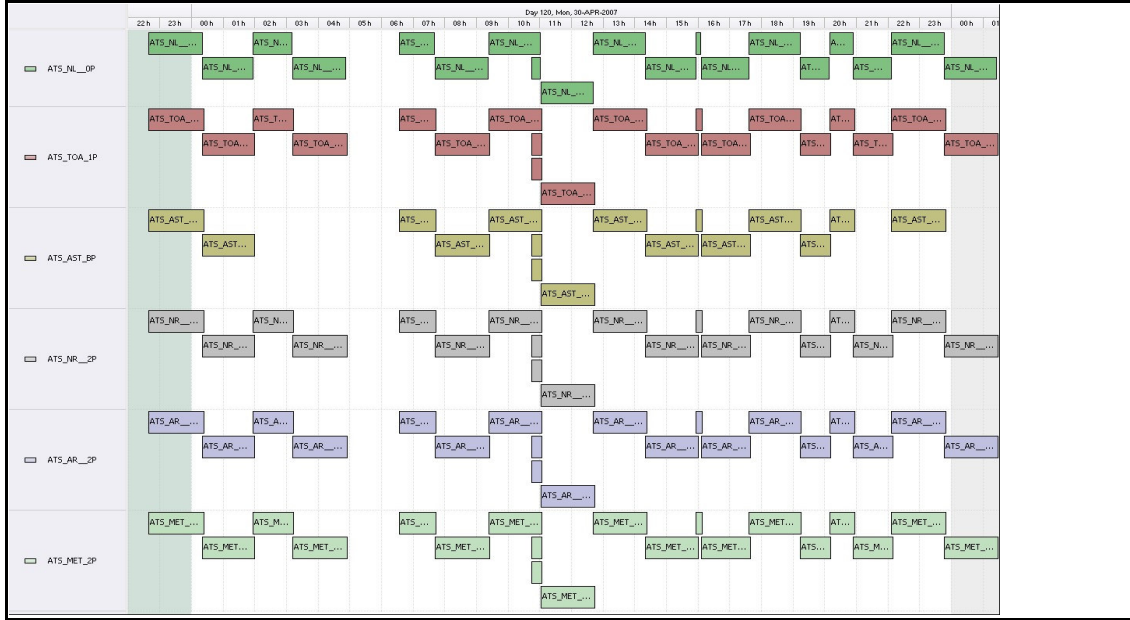

DPQC Daily Check of AATSR Data

30-Apr-07

DATA ACQUISITION DATE: 30-Apr-07
INSPECTION DATE: 01-May-07

--> Go to 'Product Generation' sheet to select date

Move Daily Maps

Previous Instrument Operational Events	
25-Apr-07	Nothing planned
26-Apr-07	Nothing planned
27-Apr-07	Nothing planned
28-Apr-07	Nothing planned
29-Apr-07	Nothing planned

Upcoming Instrument Operational Events	
30-Apr-07	Nothing planned
01-May-07	Nothing planned
02-May-07	Nothing planned
03-May-07	Nothing planned
04-May-07	Nothing planned

Daily Gantt Chart

Update

Comments: Missing L0/L1 (#1) data unknown cause

FLAGS

FLAG

Meteo Products

Data acquisition date: 30-Apr-07 Inspection date: 01-May-07

Total # Products: 10
Server Availability: Nominal

!!! <12 Orbit Files !!!

Comments: None

FLAG

Browse Products

Data acquisition date: 30-Apr-07 Inspection date: 01-May-07

Source: EDS

Comments: None

Instrument Health

Daily

List of all QA orbit summary files deposited on: 30-Apr-07

Orbit #	Acquired	Comments
26977	28-Apr-07	CRC Error, High Jitter
26985	29-Apr-07	None
26993	29-Apr-07	High Jitter
26994	29-Apr-07	High Jitter
26995	30-Apr-07	High Jitter
26996	30-Apr-07	High Jitter

FLAG

FLAG

FLAG

FLAG

Daily status from the RAL EDS web-site on: 30-Apr-07

Current Instrument Status: Nominal
Envisat Platform Status: Nominal

Weekly

Latest version of the weekly RAL report on: 30-Apr-07

Out of date by: 14 days

Report Date: 16-Apr-07
Anomalies: Jitter-rate well above nominal again this week.
Jitter: Most orbits above nominal, observed Jitter-rate ~80-220/orbit.