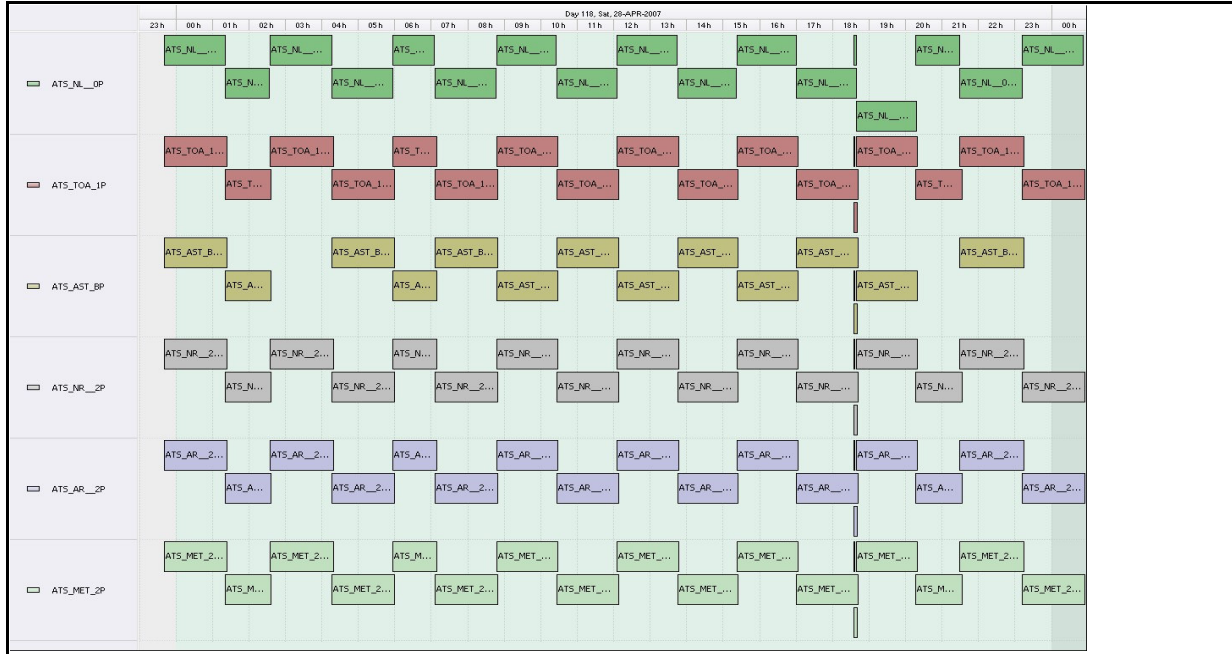

DPQC Daily Check of AATSR Data

28-Apr-07

DATA ACQUISITION DATE: 28-Apr-07
INSPECTION DATE: 30-Apr-07

--> Go to 'Product Generation' sheet to select date

Move Daily Maps

Previous Instrument Operational Events	
23-Apr-07	Nothing planned
24-Apr-07	Nothing planned
25-Apr-07	Nothing planned
26-Apr-07	Nothing planned
27-Apr-07	Nothing planned

Upcoming Instrument Operational Events	
28-Apr-07	Nothing planned
29-Apr-07	Nothing planned
30-Apr-07	Nothing planned
01-May-07	Nothing planned
02-May-07	Nothing planned

Daily Gantt Chart

Update

Comments: None

FLAGS

Meteo Products

Data acquisition date: 28-Apr-07 Inspection date: 30-Apr-07

Total # Products: 17
Server Availability: Nominal

Comments: None

Browse Products

Data acquisition date: 28-Apr-07 Inspection date: 30-Apr-07

Source: EDS

Comments: Missing scan lines 26977

FLAG

Instrument Health

Daily

List of all QA orbit summary files deposited on: 28-Apr-07

Daily status from the RAL EDS web-site on: 30-Apr-07

Current Instrument Status: Nominal
Envisat Platform Status: Nominal

Orbit #	Acquired	Comments
26957	27-Apr-07	CRC Errors, High Jitter
26958	27-Apr-07	CRC Errors
26959	27-Apr-07	CRC Errors
26960	27-Apr-07	High Jitter
26961	27-Apr-07	High Jitter
26964	27-Apr-07	High Jitter
26965	27-Apr-07	High Jitter
26966	27-Apr-07	High Jitter
26967	28-Apr-07	High Jitter
26970	28-Apr-07	High Jitter

FLAG
FLAG
FLAG
FLAG
FLAG
FLAG
FLAG
FLAG
FLAG

Weekly

Latest version of the weekly RAL report on: 30-Apr-07

Out of date by: 14 days

Report Date: 16-Apr-07
Anomalies: Jitter-rate well above nominal again this week.
Jitter: Most orbits above nominal, observed Jitter-rate ~80-220/orbit.