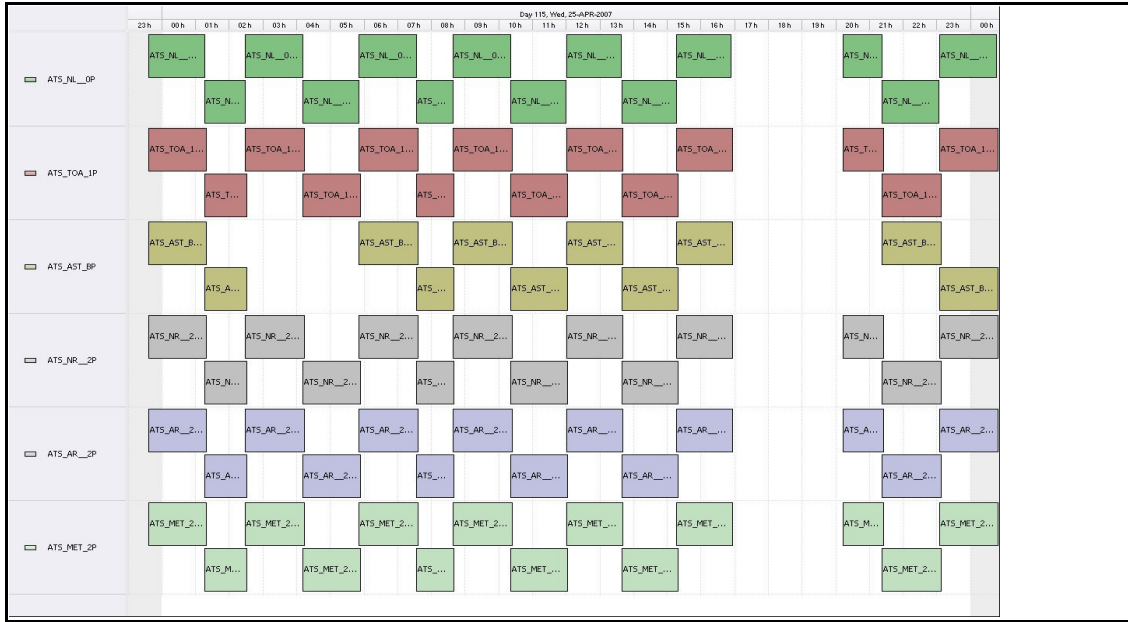

DPQC Daily Check of AATSR Data

25-Apr-07

DATA ACQUISITION DATE: 25-Apr-07
INSPECTION DATE: 26-Apr-07

--> Go to 'Product Generation' sheet to select date

Move Daily Maps

Previous Instrument Operational Events	
20-Apr-07	Nothing planned
21-Apr-07	Nothing planned
22-Apr-07	Nothing planned
23-Apr-07	Nothing planned
24-Apr-07	Nothing planned

Upcoming Instrument Operational Events	
25-Apr-07	Nothing planned
26-Apr-07	Nothing planned
27-Apr-07	Nothing planned
28-Apr-07	Nothing planned
29-Apr-07	Nothing planned

Daily Gantt Chart

Update

Comments: Missing L0/L1 (#1) data unknown cause

FLAGS

FLAG

Meteo Products

Data acquisition date: 25-Apr-07 Inspection date: 26-Apr-07

Total # Products: 13
Server Availability: Nominal

Comments: None

Browse Products

Data acquisition date: 25-Apr-07 Inspection date: 26-Apr-07

Source: EDS

Comments: Orbits 26934/5 unavailable
Missing scan lines 26933

FLAG

Instrument Health

Daily

List of all QA orbit summary files deposited on: 25-Apr-07

Orbit #	Acquired	Comments
26913	24-Apr-07	None
26914	24-Apr-07	High Jitter
26915	24-Apr-07	None
26916	24-Apr-07	High Jitter
26917	24-Apr-07	High Jitter
26918	24-Apr-07	High Jitter
26919	24-Apr-07	High Jitter
26920	24-Apr-07	High Jitter
26921	24-Apr-07	High Jitter
26922	24-Apr-07	High Jitter
26923	24-Apr-07	High Jitter
26924	25-Apr-07	High Jitter
26925	25-Apr-07	High Jitter
26926	25-Apr-07	High Jitter

FLAG

FLAG

FLAG

FLAG

FLAG

FLAG

FLAG

FLAG

FLAG

Daily status from the RAL EDS web-site on: 25-Apr-07

Current Instrument Status: Nominal
Envisat Platform Status: Nominal

Weekly

Latest version of the weekly RAL report on: 25-Apr-07

Out of date by: 9 days

Report Date: 16-Apr-07
Anomalies: Jitter-rate well above nominal this week.
Jitter: Most orbits above nominal, observed Jitter-rate ~80-220/orbit.