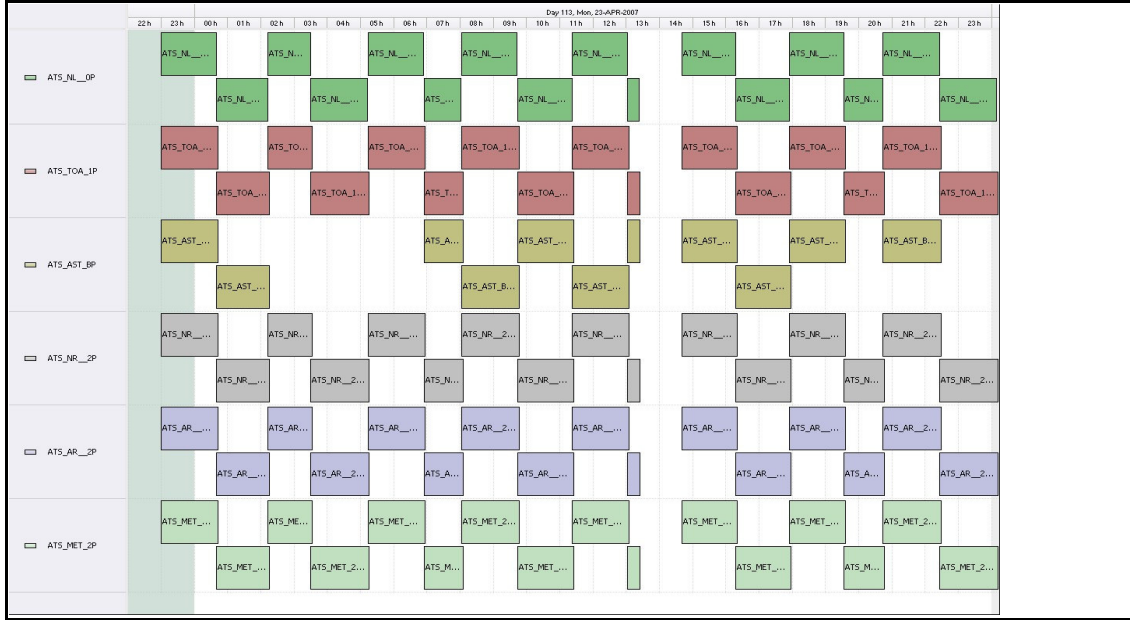

DPQC Daily Check of AATSR Data

23-Apr-07

DATA ACQUISITION DATE: 23-Apr-07
INSPECTION DATE: 24-Apr-07

--> Go to 'Product Generation' sheet to select date

Move Daily Maps

Previous Instrument Operational Events	
18-Apr-07	Nothing planned
19-Apr-07	Nothing planned
20-Apr-07	Nothing planned
21-Apr-07	Nothing planned
22-Apr-07	Nothing planned

Upcoming Instrument Operational Events	
23-Apr-07	Nothing planned
24-Apr-07	Nothing planned
25-Apr-07	Nothing planned
26-Apr-07	Nothing planned
27-Apr-07	Nothing planned

Daily Gantt Chart

Update

Comments: None

FLAGS

Meteo Products

Data acquisition date: 23-Apr-07 Inspection date: 24-Apr-07

Total # Products: 15
Server Availability: Nominal

Comments: None

Browse Products

Data acquisition date: 23-Apr-07 Inspection date: 24-Apr-07

Source: EDS

Comments: None

Instrument Health

List of all QA orbit summary files deposited on: 23-Apr-07

Orbit #	Acquired	Comments
26885	22-Apr-07	High Jitter
26886	22-Apr-07	High Jitter
26887	22-Apr-07	High Jitter
26888	22-Apr-07	High Jitter
26889	22-Apr-07	High Jitter
26890	22-Apr-07	High Jitter
26893	22-Apr-07	High Jitter
26894	22-Apr-07	High Jitter
26895	23-Apr-07	High Jitter
26896	23-Apr-07	High Jitter
26897	23-Apr-07	High Jitter

Daily status from the RAL EDS web-site on: 23-Apr-07

Current Instrument Status: Nominal
Envisat Platform Status: Nominal

FLAG
FLAG
FLAG
FLAG
FLAG
FLAG
FLAG
FLAG
FLAG
FLAG

Weekly

Latest version of the weekly RAL report on: 23-Apr-07

Out of date by: 14 days

Report Date: 09-Apr-07
Anomalies: Jitter-rate very high mid-week but better at start and end. Jitter: Most orbits above nominal, mid-week particularly bad. Jitter-rate ~80-300/orbit.