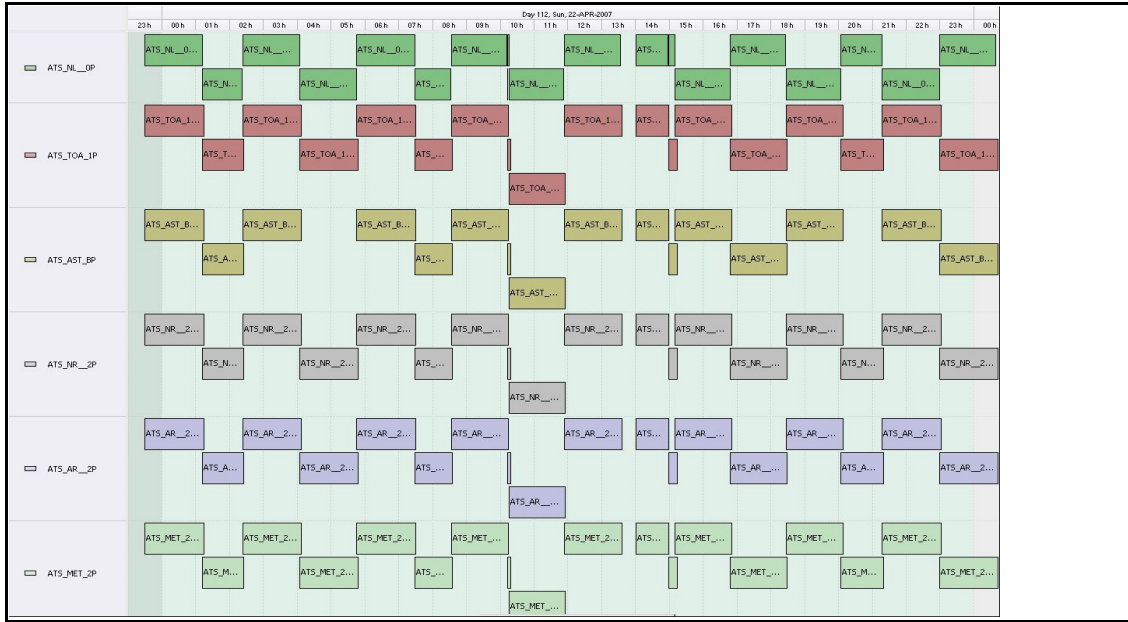

DPQC Daily Check of AATSR Data

21-Apr-07

DATA ACQUISITION DATE: 21-Apr-07
INSPECTION DATE: 23-Apr-07

--> Go to 'Product Generation' sheet to select date

Move Daily Maps

Previous Instrument Operational Events	
16-Apr-07	Nothing planned
17-Apr-07	Nothing planned
18-Apr-07	Nothing planned
19-Apr-07	Nothing planned
20-Apr-07	Nothing planned

Upcoming Instrument Operational Events	
21-Apr-07	Nothing planned
22-Apr-07	Nothing planned
23-Apr-07	Nothing planned
24-Apr-07	Nothing planned
25-Apr-07	Nothing planned

Daily Gantt Chart

Update

Comments: None

FLAGS

Meteo Products

Data acquisition date: 21-Apr-07 Inspection date: 23-Apr-07

Total # Products: 19
Server Availability: Nominal

Comments: None

Browse Products

Data acquisition date: 21-Apr-07 Inspection date: 23-Apr-07

Source: Incomplete

Comments: No Browse product images available

FLAG

Instrument Health

List of all QA orbit summary files deposited on: 21-Apr-07

Orbit #	Acquired	Comments
26857	20-Apr-07	High Jitter
26858	20-Apr-07	None
26859	20-Apr-07	High Jitter
26860	20-Apr-07	High Jitter
26861	20-Apr-07	High Jitter
26862	20-Apr-07	High Jitter
26863	20-Apr-07	High Jitter
26864	20-Apr-07	High Jitter
26865	20-Apr-07	High Jitter
26866	21-Apr-07	High Jitter
26867	21-Apr-07	High Jitter
26868	21-Apr-07	High Jitter
26869	21-Apr-07	High Jitter

FLAG

FLAG

FLAG

FLAG

FLAG

FLAG

FLAG

FLAG

FLAG

FLAG

Daily status from the RAL EDS web-site on: 23-Apr-07

Current Instrument Status: Nominal
Envisat Platform Status: Nominal

Weekly

Latest version of the weekly RAL report on: 23-Apr-07

Out of date by: 14 days

Report Date: 09-Apr-07
Anomalies