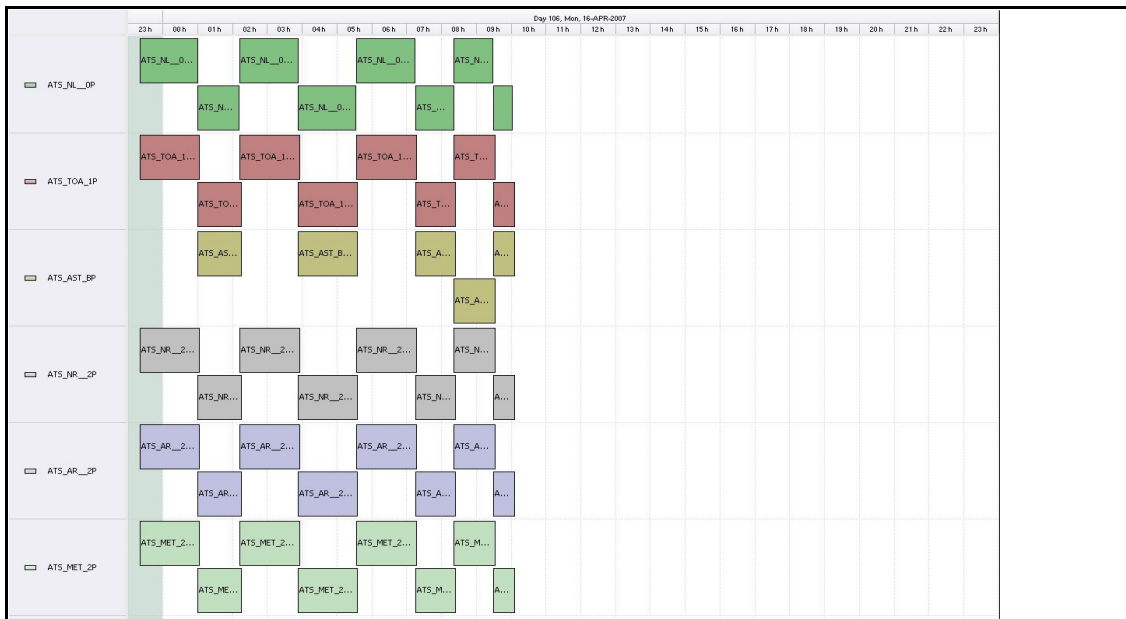

DPQC Daily Check of AATSR Data

16-Apr-07

DATA ACQUISITION DATE: 16-Apr-07
INSPECTION DATE: 17-Apr-07

--> Go to 'Product Generation' sheet to select date

Move Daily Maps

Previous Instrument Operational Events	
11-Apr-07	Nothing planned
12-Apr-07	Nothing planned
13-Apr-07	Nothing planned
14-Apr-07	Nothing planned
15-Apr-07	Nothing planned

Upcoming Instrument Operational Events	
16-Apr-07	Nothing planned
17-Apr-07	Nothing planned
18-Apr-07	Nothing planned
19-Apr-07	Nothing planned
20-Apr-07	Nothing planned

Daily Gantt Chart

Update

Comments: No products after 1000

FLAGS

FLAG

Meteo Products

Data acquisition date: 16-Apr-07 Inspection date: 17-Apr-07

Total # Products: 18
Server Availability: Nominal

Comments: None

Browse Products

Data acquisition date: 16-Apr-07 Inspection date: 17-Apr-07

Source: EDS

Comments: None

Instrument Health

List of all QA orbit summary files deposited on: 16-Apr-07

Orbit #	Acquired	Comments
26783	15-Apr-07	High Jitter
26786	15-Apr-07	High Jitter
26787	15-Apr-07	None
26788	15-Apr-07	High Jitter
26789	15-Apr-07	High Jitter
26790	15-Apr-07	High Jitter
26791	15-Apr-07	High Jitter
26792	15-Apr-07	High Jitter
26793	15-Apr-07	High Jitter
26794	15-Apr-07	High Jitter
26795	16-Apr-07	None
26796	16-Apr-07	High Jitter
26797	16-Apr-07	High Jitter

FLAG
FLAG

FLAG
FLAG
FLAG
FLAG
FLAG
FLAG

FLAG
FLAG

Daily status from the RAL EDS web-site on: 16-Apr-07

Current Instrument Status: Nominal
Envisat Platform Status: Nominal

Weekly

Latest version of the weekly RAL report on: 16-Apr-07

Out of date by: 14 days

Report Date: 02-Apr-07
Anomalies: Best jitter-rates this week for a month or so. Jitter: Most orbits above nominal but mean jitter-rate well down wrt recent weeks at ~ 70-130 per orbit.