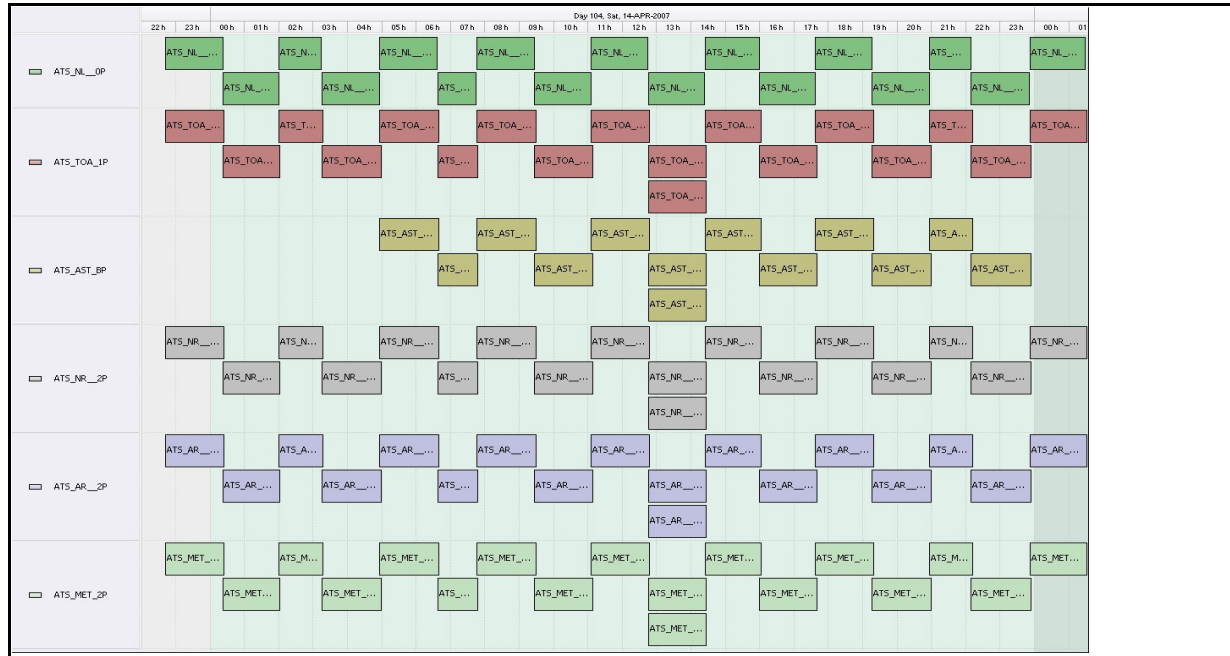

DPQC Daily Check of AATSR Data

14-Apr-07

DATA ACQUISITION DATE: 14-Apr-07
INSPECTION DATE: 16-Apr-07

--> Go to 'Product Generation' sheet to select date

Move Daily Maps

Previous Instrument Operational Events	
09-Apr-07	Nothing planned
10-Apr-07	Nothing planned
11-Apr-07	Nothing planned
12-Apr-07	Nothing planned
13-Apr-07	Nothing planned

Upcoming Instrument Operational Events	
14-Apr-07	Nothing planned
15-Apr-07	Nothing planned
16-Apr-07	Nothing planned
17-Apr-07	Nothing planned
18-Apr-07	Nothing planned

Daily Gantt Chart

Update

Comments: None

FLAGS

Meteo Products

Data acquisition date: 14-Apr-07 Inspection date: 16-Apr-07

Total # Products: 14
Server Availability: Nominal

Comments: None

Browse Products

Data acquisition date: 14-Apr-07 Inspection date: 16-Apr-07

Source: EDS

Comments: Orbits 26770-78 unavailable

FLAG

Instrument Health

Daily

List of all QA orbit summary files deposited on: 14-Apr-07

Daily status from the RAL EDS web-site on: 16-Apr-07

Current Instrument Status: Nominal
Envisat Platform Status: Nominal

Orbit #	Acquired	Comments
26748	12-Apr-07	High Jitter
26749	12-Apr-07	High Jitter
26756	13-Apr-07	High Jitter
26757	13-Apr-07	High Jitter
26758	13-Apr-07	High Jitter
26759	13-Apr-07	High Jitter
26760	13-Apr-07	High Jitter
26761	13-Apr-07	High Jitter
26762	13-Apr-07	None
26763	13-Apr-07	High Jitter
26765	13-Apr-07	High Jitter
26767	14-Apr-07	High Jitter
26768	14-Apr-07	High Jitter
26770	14-Apr-07	None

FLAG
FLAG
FLAG
FLAG
FLAG
FLAG
FLAG

FLAG
FLAG
FLAG

Weekly

Latest version of the weekly RAL report on: 16-Apr-07

Out of date by: 14 days

Report Date: 02-Apr-07
Anomalies: Best jitter-rates this week for a month or so.
Jitter: Most orbits above nominal but mean jitter-rate well down wrt recent weeks at ~ 70-130 per orbit.