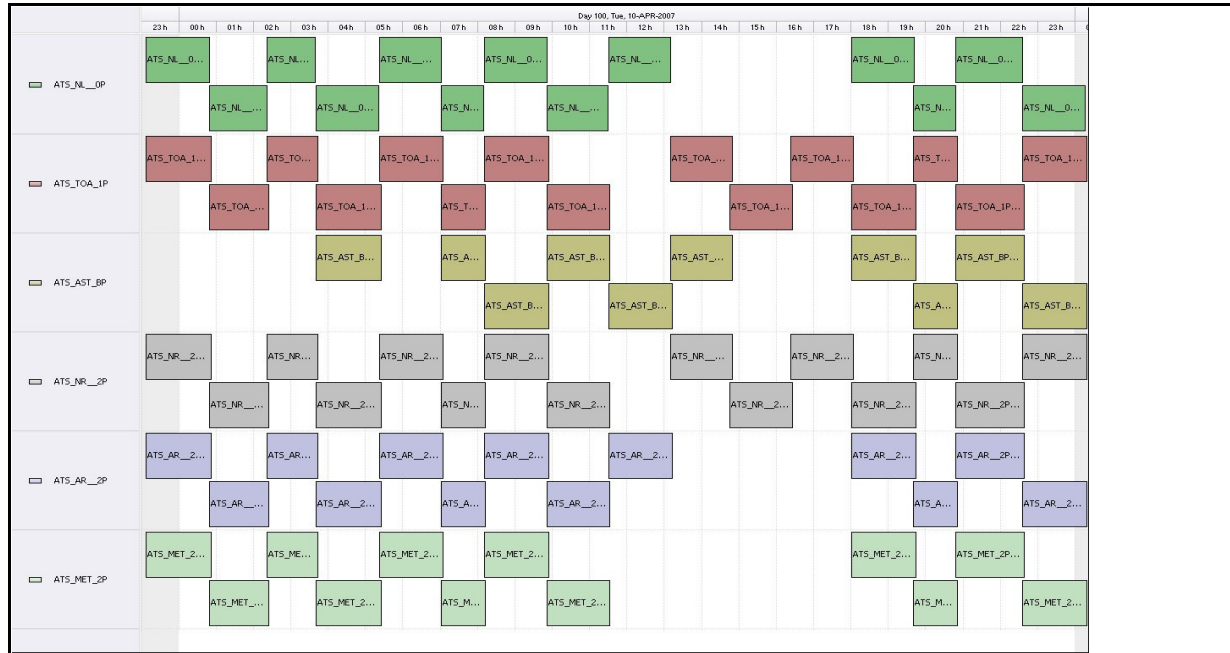

DPQC Daily Check of AATSR Data

10-Apr-07

DATA ACQUISITION DATE: 10-Apr-07
INSPECTION DATE: 11-Apr-07

--> Go to 'Product Generation' sheet to select date

Move Daily Maps

Previous Instrument Operational Events	
05-Apr-07	Nothing planned
06-Apr-07	Nothing planned
07-Apr-07	Nothing planned
08-Apr-07	Nothing planned
09-Apr-07	Nothing planned

Upcoming Instrument Operational Events	
10-Apr-07	Nothing planned
11-Apr-07	Nothing planned
12-Apr-07	Nothing planned
13-Apr-07	Nothing planned
14-Apr-07	Nothing planned

Daily Gantt Chart

Update

Comments: None

FLAGS

Meteo Products

Data acquisition date: 10-Apr-07 Inspection date: 11-Apr-07

Total # Products: 15
Server Availability: Nominal

Comments: None

Browse Products

Data acquisition date: 10-Apr-07 Inspection date: 11-Apr-07

Source: EDS

Comments: None

Instrument Health

Daily

List of all QA orbit summary files deposited on: 10-Apr-07

Daily status from the RAL EDS web-site on: 10-Apr-07

Current Instrument Status: Nominal
Envisat Platform Status: Nominal

Orbit #	Acquired	Comments
26701	09-Apr-07	None
26702	09-Apr-07	High Jitter
26703	09-Apr-07	High Jitter
26704	09-Apr-07	High Jitter
26705	09-Apr-07	High Jitter
26707	09-Apr-07	High Jitter
26708	09-Apr-07	High Jitter
26709	10-Apr-07	High Jitter
26710	10-Apr-07	High Jitter
26711	10-Apr-07	High Jitter

FLAG
FLAG
FLAG
FLAG
FLAG
FLAG
FLAG

Weekly

Latest version of the weekly RAL report on: 10-Apr-07

Out of date by: 22 days

Report Date: 19-Mar-07
Anomalies: Jitter-rate continues to be closely monitored; still well above nominal and no change wrt last week.
Jitter: All orbits well above nominal. Mean rates observed between ~150-320 jitters/orbit.