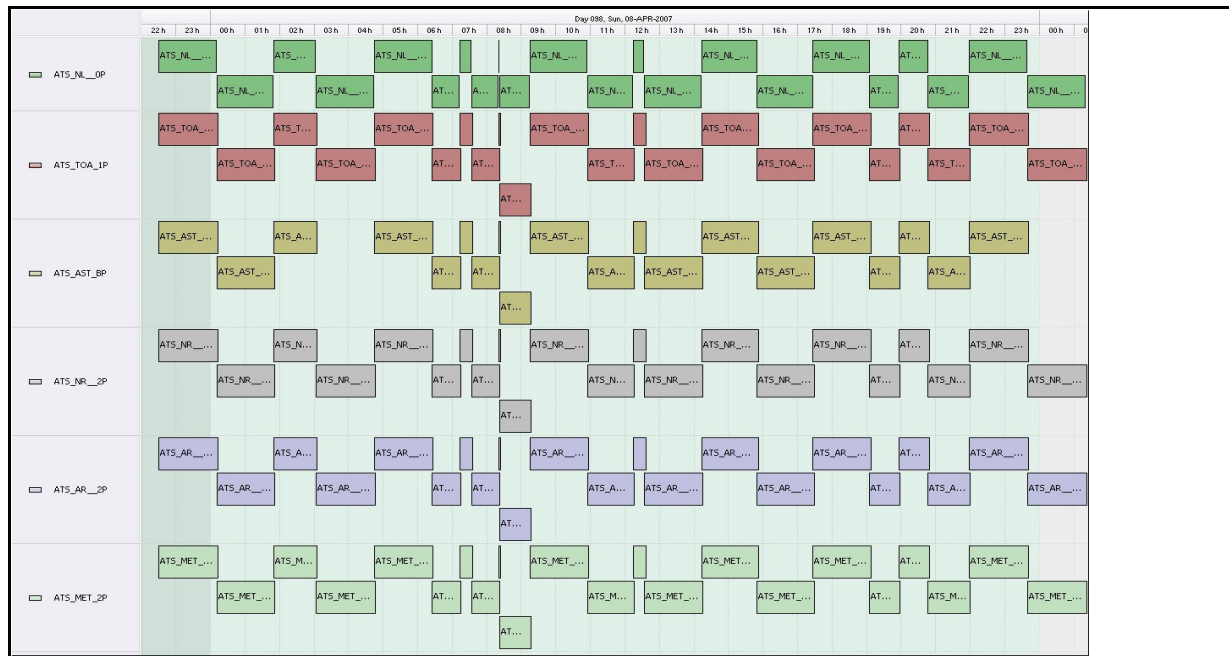

DPQC Daily Check of AATSR Data

08-Apr-07

DATA ACQUISITION DATE: 08-Apr-07
INSPECTION DATE: 10-Apr-07

--> Go to 'Product Generation' sheet to select date

Move Daily Maps

Previous Instrument Operational Events	
03-Apr-07	07:00:00 AATSR return to operations
04-Apr-07	Nothing planned
05-Apr-07	Nothing planned
06-Apr-07	Nothing planned
07-Apr-07	Nothing planned

Upcoming Instrument Operational Events	
08-Apr-07	Nothing planned
09-Apr-07	Nothing planned
10-Apr-07	Nothing planned
11-Apr-07	Nothing planned
12-Apr-07	Nothing planned

Daily Gantt Chart

Update

Comments: None

FLAGS

Meteo Products

Data acquisition date: 08-Apr-07 Inspection date: 10-Apr-07

Total # Products: 21
Server Availability: Nominal

Comments: None

Browse Products

Data acquisition date: 08-Apr-07 Inspection date: 10-Apr-07

Source: EDS

Comments: Orbits 26686-8 unavailable
Orbit 26685 partial product

FLAG

Instrument Health

Daily

List of all QA orbit summary files deposited on: 08-Apr-07

Daily status from the RAL EDS web-site on: 10-Apr-07

Current Instrument Status: Nominal
Envisat Platform Status: Nominal

Orbit #	Acquired	Comments
26661	06-Apr-07	None
26662	06-Apr-07	High Jitter
26663	06-Apr-07	None
26670	07-Apr-07	None
26671	07-Apr-07	None
26672	07-Apr-07	None
26673	07-Apr-07	None
26674	07-Apr-07	None
26675	07-Apr-07	None
26676	07-Apr-07	None
26677	07-Apr-07	None
26678	07-Apr-07	None
26679	07-Apr-07	High Jitter
26680	08-Apr-07	High Jitter
26681	08-Apr-07	None
26682	08-Apr-07	High Jitter
26683	08-Apr-07	High Jitter

FLAG

FLAG

FLAG

FLAG

FLAG

Weekly

Latest version of the weekly RAL report on: 10-Apr-07

Out of date by: 22 days

Report Date: 19-Mar-07
Anomalies: Jitter-rate continues to be closely monitored; still well above nominal and no change wrt last week.
Jitter: All orbits well above nominal. Mean rates observed between ~150-320 jitters/orbit.