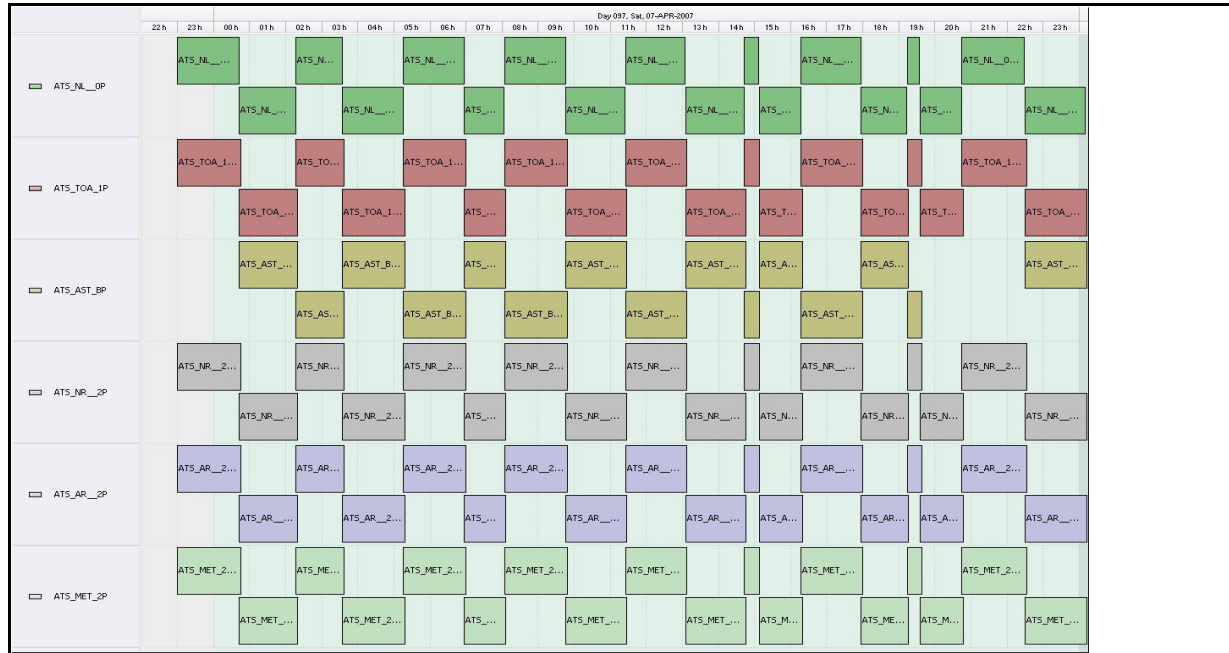

DPQC Daily Check of AATSR Data

07-Apr-07

DATA ACQUISITION DATE: 07-Apr-07
INSPECTION DATE: 10-Apr-07

--> Go to 'Product Generation' sheet to select date

Move Daily Maps

Previous Instrument Operational Events	
02-Apr-07	23:50:59 AATSR unavailable due to OCM
03-Apr-07	07:00:00 AATSR return to operations
04-Apr-07	Nothing planned
05-Apr-07	Nothing planned
06-Apr-07	Nothing planned

Upcoming Instrument Operational Events	
07-Apr-07	Nothing planned
08-Apr-07	Nothing planned
09-Apr-07	Nothing planned
10-Apr-07	Nothing planned
11-Apr-07	Nothing planned

Daily Gantt Chart

Update

Comments: None

FLAGS

Meteo Products

Data acquisition date: 07-Apr-07 Inspection date: 10-Apr-07

Total # Products: 17
Server Availability: Nominal

Comments: None

Browse Products

Data acquisition date: 07-Apr-07 Inspection date: 10-Apr-07

Source: Incomplete

Comments: No Browse product images available

FLAG

Instrument Health

Daily

List of all QA orbit summary files deposited on: 07-Apr-07

Daily status from the RAL EDS web-site on: 10-Apr-07

Current Instrument Status: Nominal
Envisat Platform Status: Nominal

Orbit #	Acquired	Comments
26655	06-Apr-07	None
26656	06-Apr-07	High Jitter
26657	06-Apr-07	None
26658	06-Apr-07	High Jitter
26659	06-Apr-07	High Jitter
26660	06-Apr-07	High Jitter
26664	06-Apr-07	High Jitter
26665	06-Apr-07	None
26666	07-Apr-07	High Jitter
26667	07-Apr-07	None
26668	07-Apr-07	High Jitter
26669	07-Apr-07	High Jitter

FLAG

FLAG

FLAG

FLAG

FLAG

FLAG

Weekly

Latest version of the weekly RAL report on: 10-Apr-07

Out of date by: 22 days

Report Date: 19-Mar-07
Anomalies: Jitter-rate continues to be closely monitored; still well above nominal and no change wrt last week.
Jitter: All orbits well above nominal. Mean rates observed between -150-320 jitters/orbit.