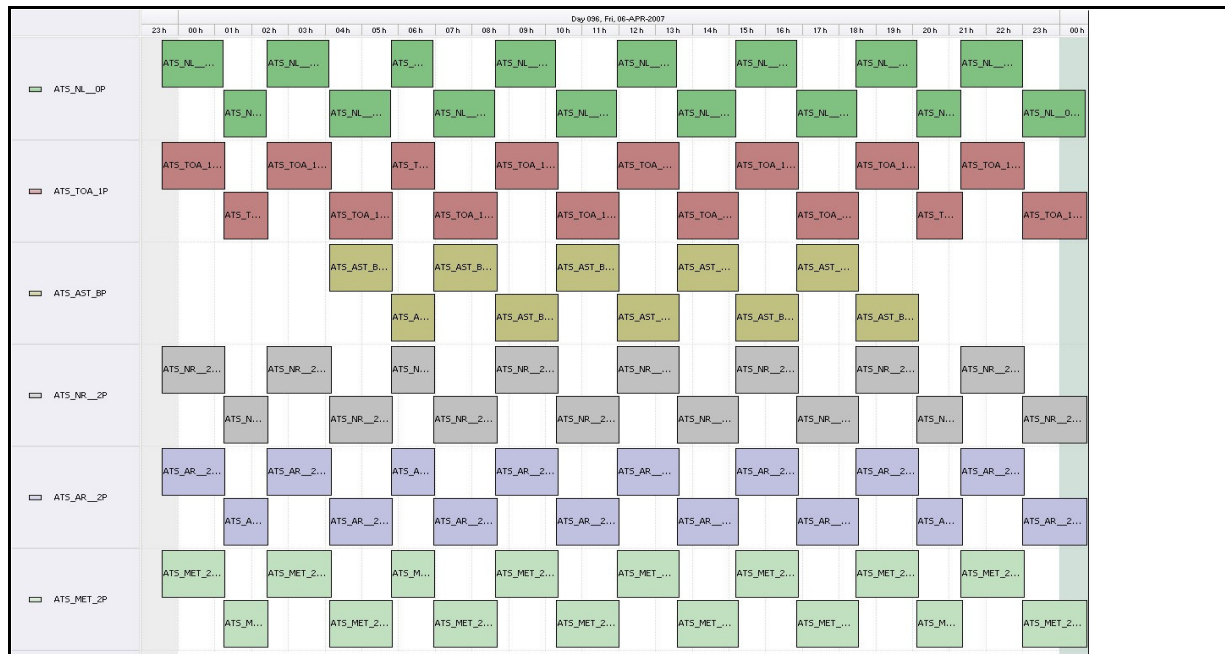

DPQC Daily Check of AATSR Data

06-Apr-07

DATA ACQUISITION DATE: 06-Apr-07
INSPECTION DATE: 10-Apr-07

--> Go to 'Product Generation' sheet to select date

Move Daily Maps

Previous Instrument Operational Events	
01-Apr-07	Nothing planned
02-Apr-07	23:50:59 AATSR unavailable due to OCM
03-Apr-07	07:00:00 AATSR return to operations
04-Apr-07	Nothing planned
05-Apr-07	Nothing planned

Upcoming Instrument Operational Events	
06-Apr-07	Nothing planned
07-Apr-07	Nothing planned
08-Apr-07	Nothing planned
09-Apr-07	Nothing planned
10-Apr-07	Nothing planned

Daily Gantt Chart

Update

Comments: None

FLAGS

Meteo Products

Data acquisition date: 06-Apr-07 Inspection date: 10-Apr-07

Total # Products: 15
Server Availability: Nominal

Comments: None

Browse Products

Data acquisition date: 06-Apr-07 Inspection date: 10-Apr-07

Source: Incomplete

Comments: No Browse product images available

FLAG

Instrument Health

Daily List of all QA orbit summary files deposited on: 06-Apr-07

Daily status from the RAL EDS web-site on: 10-Apr-07

Current Instrument Status: Nominal
Envisat Platform Status: Nominal

Orbit #	Acquired	Comments
26642	05-Apr-07	High Jitter
26643	05-Apr-07	High Jitter
26644	05-Apr-07	High Jitter
26645	05-Apr-07	High Jitter
26646	05-Apr-07	High Jitter
26647	05-Apr-07	None
26648	05-Apr-07	High Jitter
26649	05-Apr-07	CRC Errors
26650	05-Apr-07	High Jitter
26651	05-Apr-07	High Jitter
26652	06-Apr-07	None
26653	06-Apr-07	High Jitter
26654	06-Apr-07	High Jitter

FLAG
FLAG
FLAG
FLAG
FLAG

FLAG
FLAG
FLAG
FLAG

FLAG
FLAG

Weekly

Latest version of the weekly RAL report on: 10-Apr-07

Out of date by: 22 days

Report Date: 19-Mar-07
Anomalies: Jitter-rate continues to be closely monitored; still well above nominal and no change wrt last week.
Jitter: All orbits well above nominal. Mean rates observed between -150-320 jitters/orbit.