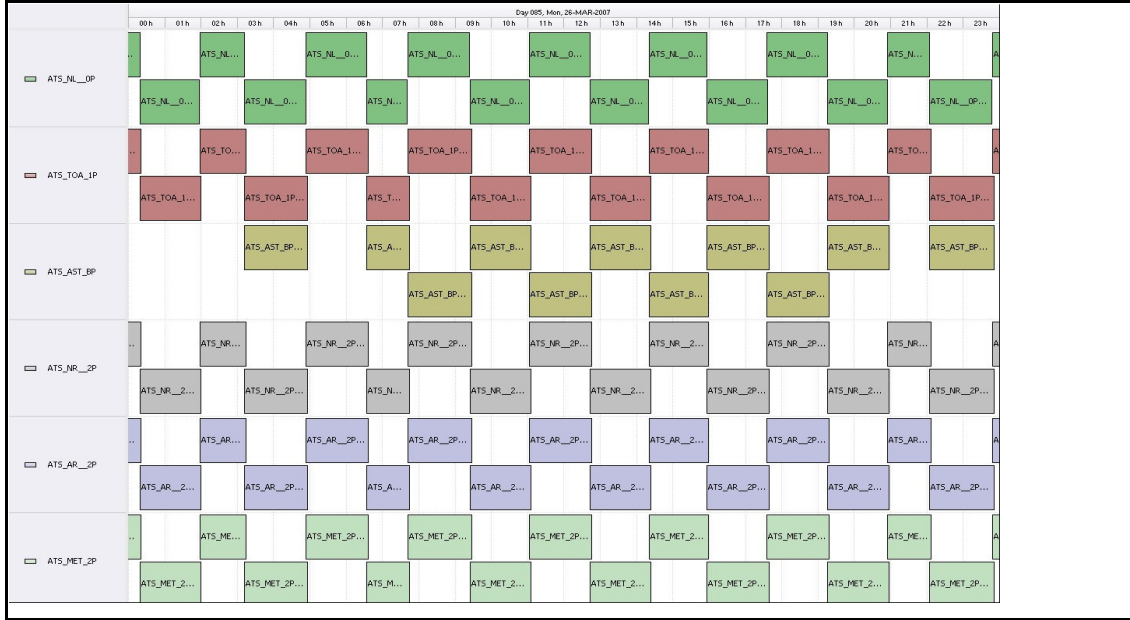

DPQC Daily Check of AATSR Data

26-Mar-07

DATA ACQUISITION DATE: 26-Mar-07
INSPECTION DATE: 27-Mar-07

--> Go to 'Product Generation' sheet to select date

Move Daily Maps

Previous Instrument Operational Events	
21-Mar-07	Nothing planned
22-Mar-07	Nothing planned
23-Mar-07	Nothing planned
24-Mar-07	Nothing planned
25-Mar-07	Nothing planned

Upcoming Instrument Operational Events	
26-Mar-07	Nothing planned
27-Mar-07	Nothing planned
28-Mar-07	Nothing planned
29-Mar-07	Nothing planned
30-Mar-07	Nothing planned

Daily Gantt Chart

Update

Comments: None

FLAGS

Meteo Products

Data acquisition date: 26-Mar-07 Inspection date: 27-Mar-07

Total # Products: 16
Server Availability: Nominal

Comments: None

Browse Products

Data acquisition date: 26-Mar-07 Inspection date: 27-Mar-07

Source: EDS

Comments: Orbits 26503-6 unavailable

FLAG

Instrument Health

List of all QA orbit summary files deposited on: 26-Mar-07

Orbit #	Acquired	Comments
26482	25-Mar-07	High Jitter
26483	25-Mar-07	High Jitter
26485	25-Mar-07	High Jitter
26486	25-Mar-07	High Jitter
26487	25-Mar-07	High Jitter
26488	25-Mar-07	High Jitter
26489	25-Mar-07	High Jitter

FLAG
FLAG
FLAG
FLAG
FLAG
FLAG
FLAG

Daily status from the RAL EDS web-site on: 26-Mar-07

Current Instrument Status: Nominal
Envisat Platform Status: Nominal

Weekly

Latest version of the weekly RAL report on: 26-Mar-07

Out of date by: 14 days

Report Date: 12-Mar-07
Anomalies: Jitter-rate continues to be closely monitored. Further jitter-rate deterioration this week. Jitter: All orbits well above nominal. Mean rates observed between ~150-320 jitters/orbit.