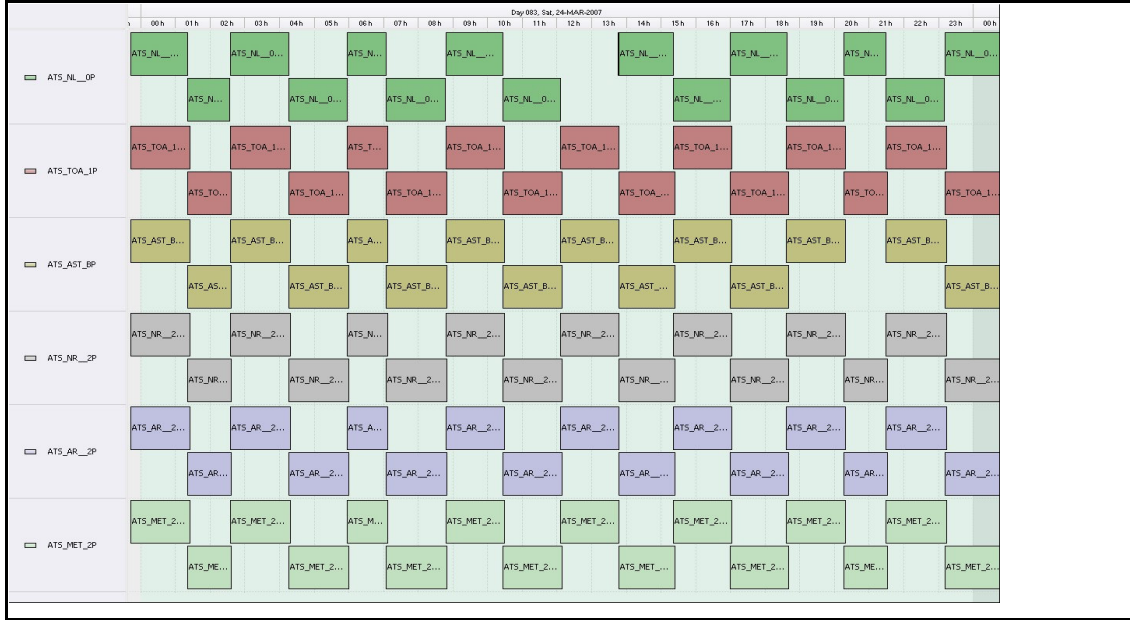

DPQC Daily Check of AATSR Data

24-Mar-07

DATA ACQUISITION DATE: 24-Mar-07
INSPECTION DATE: 26-Mar-07

--> Go to 'Product Generation' sheet to select date

Move Daily Maps

Previous Instrument Operational Events	
19-Mar-07	Nothing planned
20-Mar-07	Nothing planned
21-Mar-07	Nothing planned
22-Mar-07	Nothing planned
23-Mar-07	Nothing planned

Upcoming Instrument Operational Events	
24-Mar-07	Nothing planned
25-Mar-07	Nothing planned
26-Mar-07	Nothing planned
27-Mar-07	Nothing planned
28-Mar-07	Nothing planned

Daily Gantt Chart

Update

Comments: None

FLAGS

Meteo Products

Data acquisition date: 24-Mar-07 Inspection date: 26-Mar-07

Total # Products: 15
Server Availability: Nominal

Comments: None

Browse Products

Data acquisition date: 24-Mar-07 Inspection date: 26-Mar-07

Source: EDS

Comments: None

Instrument Health

List of all QA orbit summary files deposited on: 24-Mar-07

Orbit #	Acquired	Comments
26449	22-Mar-07	High Jitter
26455	23-Mar-07	High Jitter
26456	23-Mar-07	High Jitter
26464	23-Mar-07	High Jitter
26465	23-Mar-07	High Jitter
26466	24-Mar-07	High Jitter
26467	24-Mar-07	High Jitter
26468	24-Mar-07	High Jitter

FLAG
FLAG
FLAG
FLAG
FLAG
FLAG
FLAG

Daily status from the RAL EDS web-site on: 26-Mar-07

Current Instrument Status: Nominal
Envisat Platform Status: Nominal

Weekly

Latest version of the weekly RAL report on: 26-Mar-07

Out of date by: 14 days

Report Date: 12-Mar-07
Anomalies: Jitter-rate continues to be closely monitored. Further jitter-rate deterioration this week. Jitter: All orbits well above nominal. Mean rates observed between ~150-320 jitters/orbit.