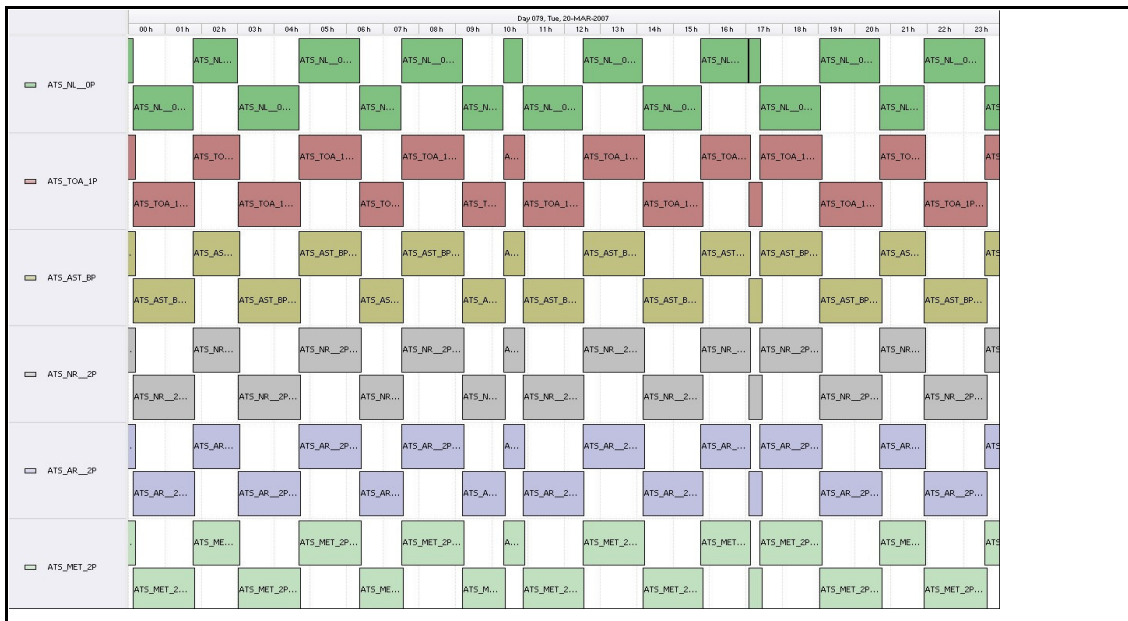

DPQC Daily Check of AATSR Data

20-Mar-07

DATA ACQUISITION DATE: 20-Mar-07
INSPECTION DATE: 21-Mar-07

Move Daily Maps

Previous Instrument Operational Events	
15-Mar-07	Nothing planned
16-Mar-07	Nothing planned
17-Mar-07	Nothing planned
18-Mar-07	Nothing planned
19-Mar-07	Nothing planned

Upcoming Instrument Operational Events	
20-Mar-07	Nothing planned
21-Mar-07	Nothing planned
22-Mar-07	Nothing planned
23-Mar-07	Nothing planned
24-Mar-07	Nothing planned

Daily Gantt Chart

Update

Comments: None

FLAGS

Meteo Products

Data acquisition date: 20-Mar-07 Inspection date: 21-Mar-07

Total # Products: 11
Server Availability: Nominal

!!! <12 Orbit Files !!!

FLAG

Comments: None

Browse Products

Data acquisition date: 20-Mar-07 Inspection date: 21-Mar-07

Source: EDS

Comments: None

Instrument Health

Daily

List of all QA orbit summary files deposited on: 20-Mar-07

Orbit #	Acquired	Comments
26399	19-Mar-07	High Jitter
26400	19-Mar-07	High Jitter
26401	19-Mar-07	High Jitter
26402	19-Mar-07	High Jitter
26403	19-Mar-07	High Jitter
26404	19-Mar-07	High Jitter
26405	19-Mar-07	High Jitter
26406	19-Mar-07	High Jitter
26407	19-Mar-07	High Jitter
26408	20-Mar-07	High Jitter
26409	20-Mar-07	High Jitter
26410	20-Mar-07	High Jitter

FLAG
FLAG
FLAG
FLAG
FLAG
FLAG
FLAG
FLAG
FLAG
FLAG
FLAG

Daily status from the RAL EDS web-site on: 20-Mar-07

Current Instrument Status: Nominal
Envisat Platform Status: Nominal

Weekly

Latest version of the weekly RAL report on: 20-Mar-07

Out of date by: 15 days

Report Date: 05-Mar-07
Anomalies: Jitter-rate continues to be closely monitored. Most orbits still above threshold. Jitter: Most orbits above nominal. Mean rates observed between ~80-200 jitters/orbit.