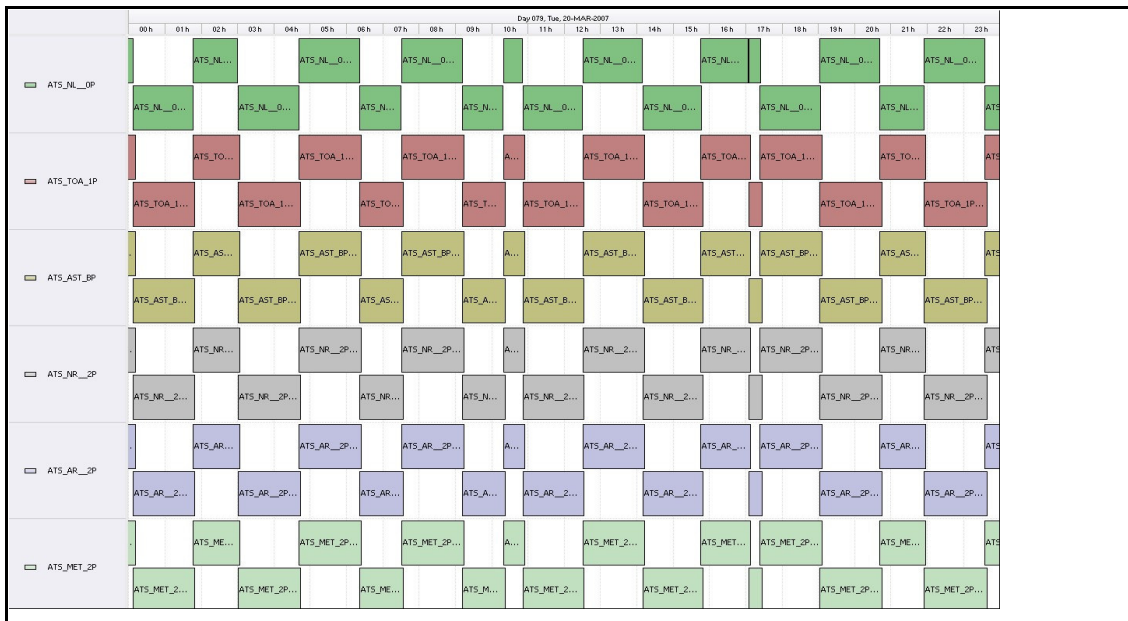

DPQC Daily Check of AATSR Data

20-Mar-07

DATA ACQUISITION DATE: 20-Mar-07
INSPECTION DATE: 21-Mar-07

Move Daily Maps

Previous Instrument Operational Events	
15-Mar-07	Nothing planned
16-Mar-07	Nothing planned
17-Mar-07	Nothing planned
18-Mar-07	Nothing planned
19-Mar-07	Nothing planned

Upcoming Instrument Operational Events	
20-Mar-07	Nothing planned
21-Mar-07	Nothing planned
22-Mar-07	Nothing planned
23-Mar-07	Nothing planned
24-Mar-07	Nothing planned

Daily Gantt Chart

Update

Comments: None

FLAGS

Meteo Products

Data acquisition date: 20-Mar-07 Inspection date: 21-Mar-07

Total # Products: 11
Server Availability: Nominal

!!! <12 Orbit Files !!!

FLAG

Comments: None

Browse Products

Data acquisition date: 20-Mar-07 Inspection date: 21-Mar-07

Source: EDS

Comments: None

Instrument Health

List of all QA orbit summary files deposited on: 20-Mar-07

Orbit #	Acquired	Comments
26399	19-Mar-07	High Jitter
26400	19-Mar-07	High Jitter
26401	19-Mar-07	High Jitter
26402	19-Mar-07	High Jitter
26403	19-Mar-07	High Jitter
26404	19-Mar-07	High Jitter
26405	19-Mar-07	High Jitter
26406	19-Mar-07	High Jitter
26407	19-Mar-07	High Jitter
26408	20-Mar-07	High Jitter
26409	20-Mar-07	High Jitter
26410	20-Mar-07	High Jitter

FLAG
FLAG
FLAG
FLAG
FLAG
FLAG
FLAG
FLAG
FLAG
FLAG
FLAG

Daily status from the RAL EDS web-site on: 20-Mar-07

Current Instrument Status: Nominal
Envisat Platform Status: Nominal

Weekly

Latest version of the weekly RAL report on: 20-Mar-07

Out of date by: 15 days

Report Date: 05-Mar-07
Anomalies: Jitter-rate continues to be closely monitored. Most orbits still above threshold. Jitter: Most orbits above nominal. Mean rates observed between ~80-200 jitters/orbit.