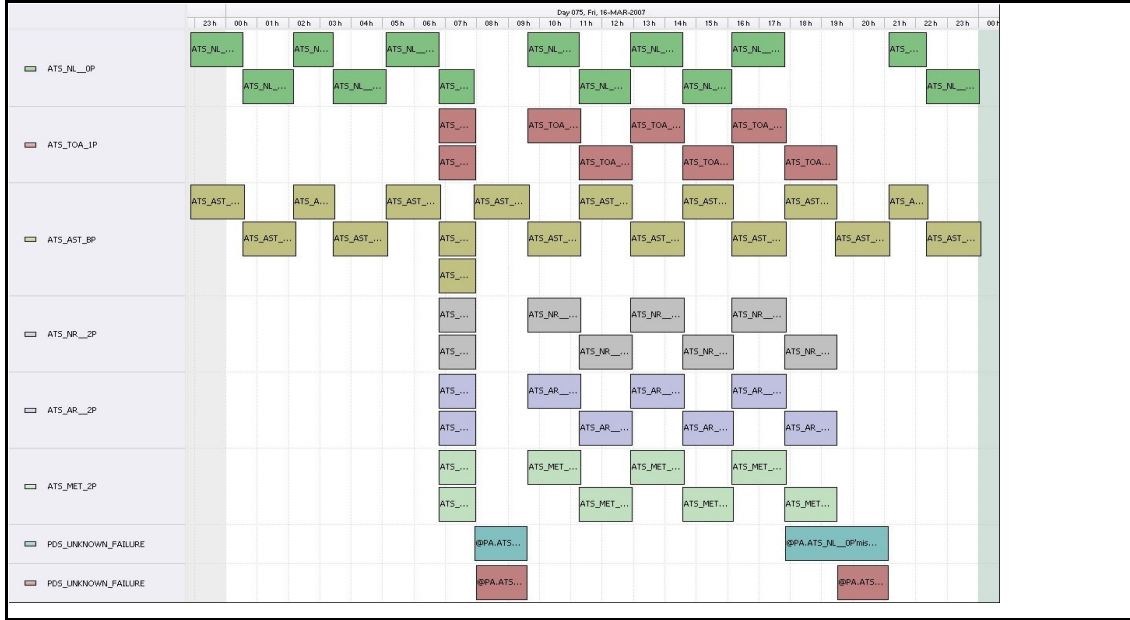

DPQC Daily Check of AATSR Data

16-Mar-07

DATA ACQUISITION DATE: 16-Mar-07
INSPECTION DATE: 19-Mar-07

--> Go to 'Product Generation' sheet to select date

Move Daily Maps

Previous Instrument Operational Events	
11-Mar-07	Nothing planned
12-Mar-07	Nothing planned
13-Mar-07	Nothing planned
14-Mar-07	Nothing planned
15-Mar-07	Nothing planned

Upcoming Instrument Operational Events	
16-Mar-07	Nothing planned
17-Mar-07	Nothing planned
18-Mar-07	Nothing planned
19-Mar-07	Nothing planned
20-Mar-07	Nothing planned

Daily Gantt Chart

Update

Comments: None

FLAGS

Meteo Products

Data acquisition date: 16-Mar-07 Inspection date: 19-Mar-07

Total # Products: 13
Server Availability: Nominal

Comments: None

Browse Products

Data acquisition date: 16-Mar-07 Inspection date: 19-Mar-07

Source: EDS

Comments: None

Instrument Health

List of all QA orbit summary files deposited on: 16-Mar-07

Orbit #	Acquired	Comments
26341	15-Mar-07	High Jitter
26342	15-Mar-07	High Jitter
26343	15-Mar-07	High Jitter
26344	15-Mar-07	High Jitter
26345	15-Mar-07	High Jitter
26349	15-Mar-07	High Jitter
26350	15-Mar-07	High Jitter
26351	16-Mar-07	High Jitter
26352	16-Mar-07	High Jitter
26353	16-Mar-07	High Jitter
26354	16-Mar-07	High Jitter

FLAG
FLAG
FLAG
FLAG
FLAG
FLAG
FLAG
FLAG
FLAG
FLAG

Daily status from the RAL EDS web-site on: 16-Mar-07

Current Instrument Status: Nominal
Envisat Platform Status: Nominal

Weekly

Latest version of the weekly RAL report on: 16-Mar-07

Out of date by: 11 days

Report Date: 05-Mar-07
Anomalies: Jitter-rate continues to be closely monitored. Most orbits still above threshold. Jitter: Most orbits above nominal. Mean rates observed between ~80-200 jitters/orbit.