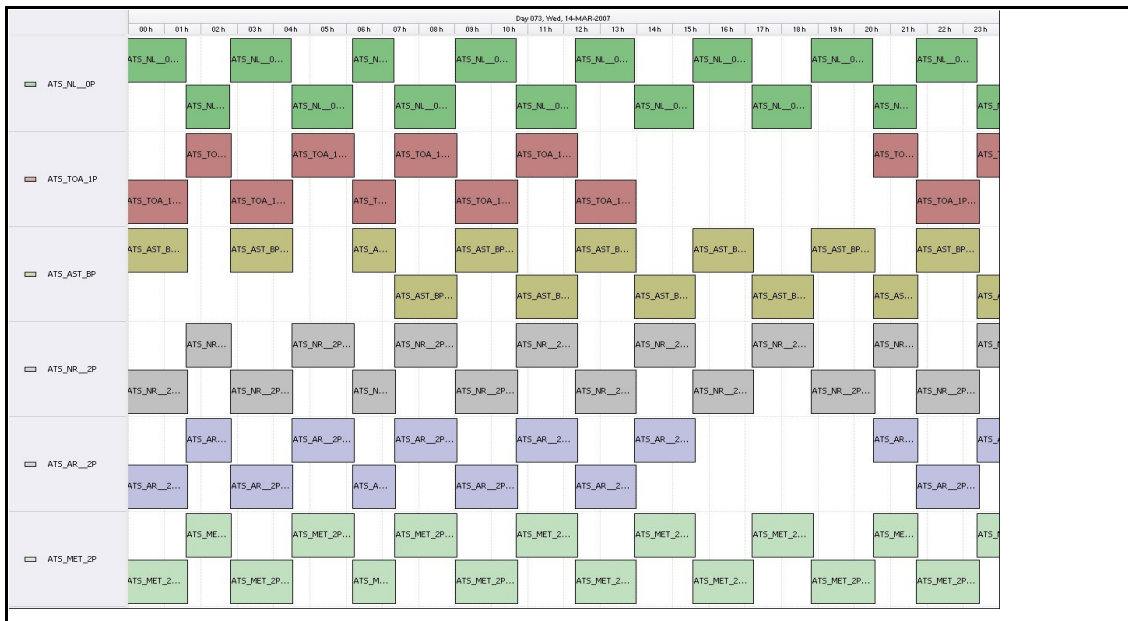

DPQC Daily Check of AATSR Data

14-Mar-07

DATA ACQUISITION DATE: 14-Mar-07
INSPECTION DATE: 15-Mar-07

Move Daily Maps

Previous Instrument Operational Events	
09-Mar-07	Nothing planned
10-Mar-07	Nothing planned
11-Mar-07	Nothing planned
12-Mar-07	Nothing planned
13-Mar-07	Nothing planned

Upcoming Instrument Operational Events	
14-Mar-07	Nothing planned
15-Mar-07	Nothing planned
16-Mar-07	Nothing planned
17-Mar-07	Nothing planned
18-Mar-07	Nothing planned

Daily Gantt Chart

Update

Comments: Missing L1 Data unknown cause

FLAGS

FLAG

Meteo Products

Data acquisition date: 14-Mar-07 Inspection date: 15-Mar-07

Total # Products: 15
Server Availability: Nominal

Comments: None

Browse Products

Data acquisition date: 14-Mar-07 Inspection date: 15-Mar-07

Source: EDS

Comments: None

Instrument Health

List of all QA orbit summary files deposited on: 14-Mar-07

Orbit #	Acquired	Comments
26314	13-Mar-07	High Jitter
26315	13-Mar-07	High Jitter
26316	13-Mar-07	High Jitter
26317	13-Mar-07	High Jitter
26318	13-Mar-07	High Jitter
26319	13-Mar-07	High Jitter
26320	13-Mar-07	High Jitter
26321	13-Mar-07	High Jitter
26322	13-Mar-07	High Jitter
26326	14-Mar-07	High Jitter

FLAG
FLAG
FLAG
FLAG
FLAG
FLAG
FLAG
FLAG
FLAG
FLAG

Daily status from the RAL EDS web-site on: 14-Mar-07

Current Instrument Status: Nominal
Envisat Platform Status: Nominal

Weekly

Latest version of the weekly RAL report on: 14-Mar-07

Out of date by: 9 days

Report Date: 05-Mar-07
Anomalies: Jitter-rate continues to be closely monitored. Most orbits still above threshold. Jitter: Most orbits above nominal. Mean rates observed between ~80-200 jitters/orbit.