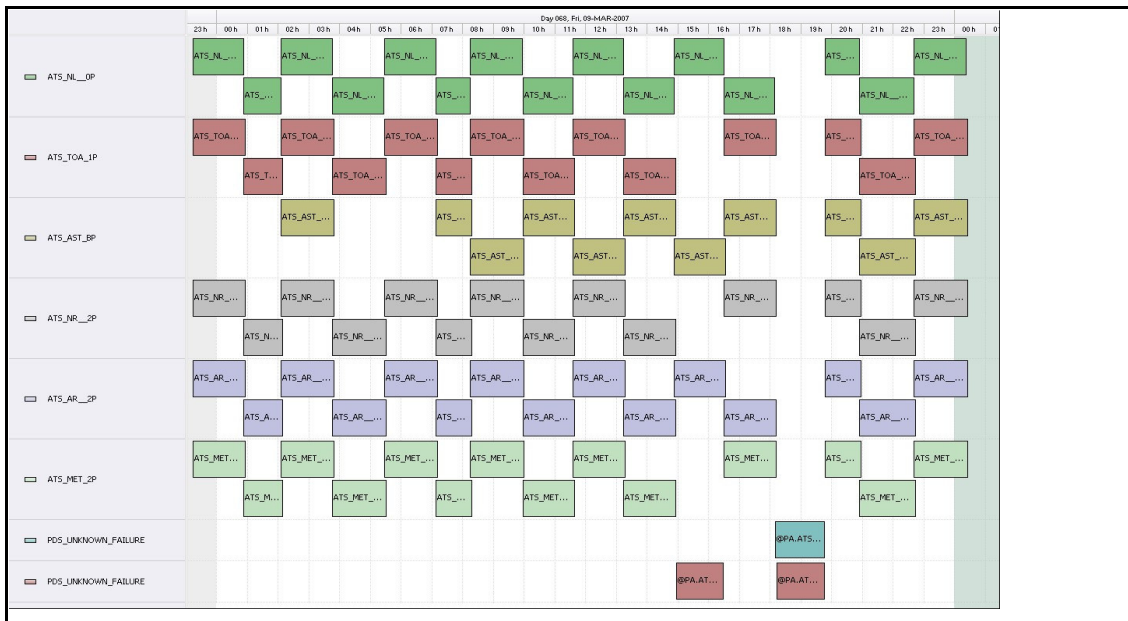

DPQC Daily Check of AATSR Data

09-Mar-07

DATA ACQUISITION DATE: 09-Mar-07
INSPECTION DATE: 12-Mar-07

Move Daily Maps

Previous Instrument Operational Events	
04-Mar-07	Nothing planned
05-Mar-07	Nothing planned
06-Mar-07	Nothing planned
07-Mar-07	Nothing planned
08-Mar-07	Nothing planned

Upcoming Instrument Operational Events	
09-Mar-07	Nothing planned
10-Mar-07	Nothing planned
11-Mar-07	Nothing planned
12-Mar-07	Nothing planned
13-Mar-07	Nothing planned

Daily Gantt Chart

Update

Comments Missing L0 (#1) and L1 (#1) Data unknown cause

FLAGS

FLAG

Meteo Products

Data acquisition date: 09-Mar-07 Inspection date: 12-Mar-07

Total # Products: 12
Server Availability: Nominal

Comments None

Browse Products

Data acquisition date: 09-Mar-07 Inspection date: 12-Mar-07

Source: EDS

Comments None

Instrument Health

Daily

List of all QA orbit summary files deposited on: 09-Mar-07

Orbit #	Acquired	Comments
26233	07-Mar-07	High Jitter
26234	07-Mar-07	High Jitter
26240	08-Mar-07	None
26241	08-Mar-07	High Jitter
26242	08-Mar-07	High Jitter
26243	08-Mar-07	High Jitter
26244	08-Mar-07	High Jitter
26245	09-Mar-07	None
26249	09-Mar-07	High Jitter
26250	09-Mar-07	High Jitter
26251	09-Mar-07	High Jitter
26252	09-Mar-07	High Jitter
26253	09-Mar-07	High Jitter
26254	09-Mar-07	High Jitter

FLAG
FLAG

FLAG
FLAG
FLAG
FLAG

FLAG
FLAG
FLAG
FLAG
FLAG

Daily status from the RAL EDS web-site on: 09-Mar-07

Current Instrument Status: Nominal
Envisat Platform Status: Nominal

Weekly

Latest version of the weekly RAL report on: 09-Mar-07

Out of date by: 11 days

Report Date: 26-Feb-07
Anomalies: Jitter-rate continues to be closely monitored. Some orbits show nominal rate - but most still above threshold. Jitter: Most orbits above nominal. Mean rates observed between ~80-280 jitters/orbit.