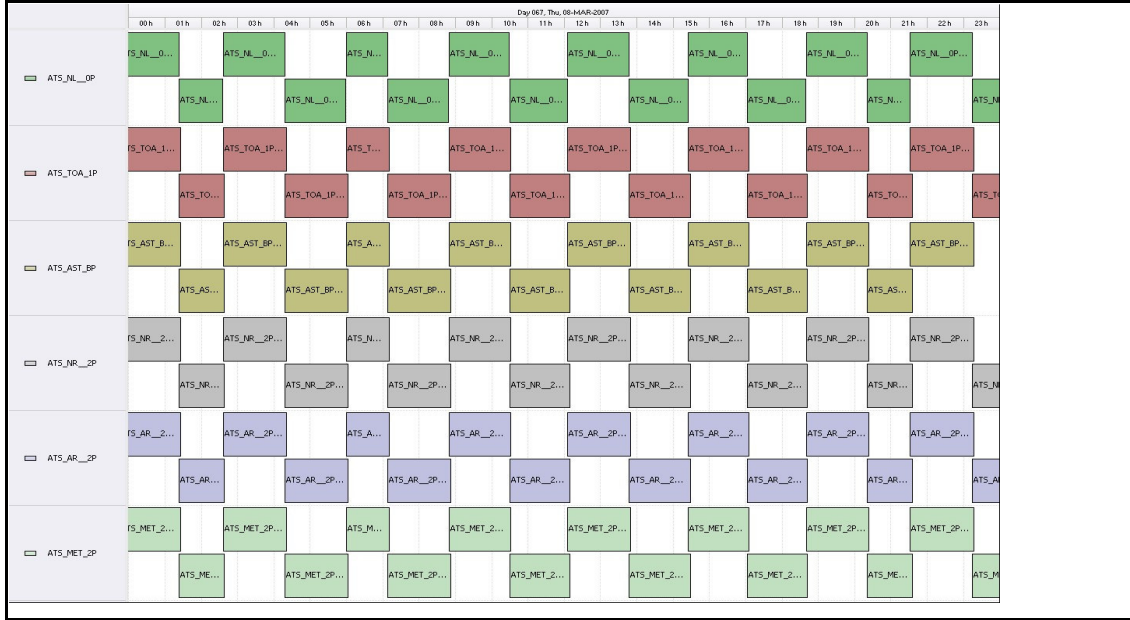

DPQC Daily Check of AATSR Data

08-Mar-07

DATA ACQUISITION DATE: 08-Mar-07
INSPECTION DATE: 09-Mar-07

--> Go to 'Product Generation' sheet to select date

Move Daily Maps

Previous Instrument Operational Events	
03-Mar-07	Nothing planned
04-Mar-07	Nothing planned
05-Mar-07	Nothing planned
06-Mar-07	Nothing planned
07-Mar-07	Nothing planned

Upcoming Instrument Operational Events	
08-Mar-07	Nothing planned
09-Mar-07	Nothing planned
10-Mar-07	Nothing planned
11-Mar-07	Nothing planned
12-Mar-07	Nothing planned

Daily Gantt Chart

Update

Comments: None

FLAGS

Meteo Products

Data acquisition date: 08-Mar-07 Inspection date: 09-Mar-07

Total # Products: 15
Server Availability: Nominal

Comments: None

Browse Products

Data acquisition date: 08-Mar-07 Inspection date: 09-Mar-07

Source: EDS

Comments: 26246/7/8 unavailable

FLAG

Instrument Health

List of all QA orbit summary files deposited on: 08-Mar-07

Orbit #	Acquired	Comments
26226	07-Mar-07	None
26227	07-Mar-07	High Jitter
26228	07-Mar-07	High Jitter
26229	07-Mar-07	High Jitter
26230	07-Mar-07	High Jitter
26232	07-Mar-07	High Jitter
26235	07-Mar-07	High Jitter
26236	07-Mar-07	High Jitter
26237	08-Mar-07	High Jitter
26238	08-Mar-07	High Jitter

FLAG
FLAG
FLAG
FLAG
FLAG
FLAG
FLAG
FLAG

Daily status from the RAL EDS web-site on: 08-Mar-07

Current Instrument Status: Nominal
Envisat Platform Status: Nominal

Weekly

Latest version of the weekly RAL report on: 08-Mar-07

Out of date by: 10 days

Report Date: 26-Feb-07
Anomalies: Jitter-rate continues to be closely monitored. Some orbits show nominal rate - but most still above threshold. Jitter: Most orbits above nominal. Mean rates observed between ~80-280 jitters/orbit.