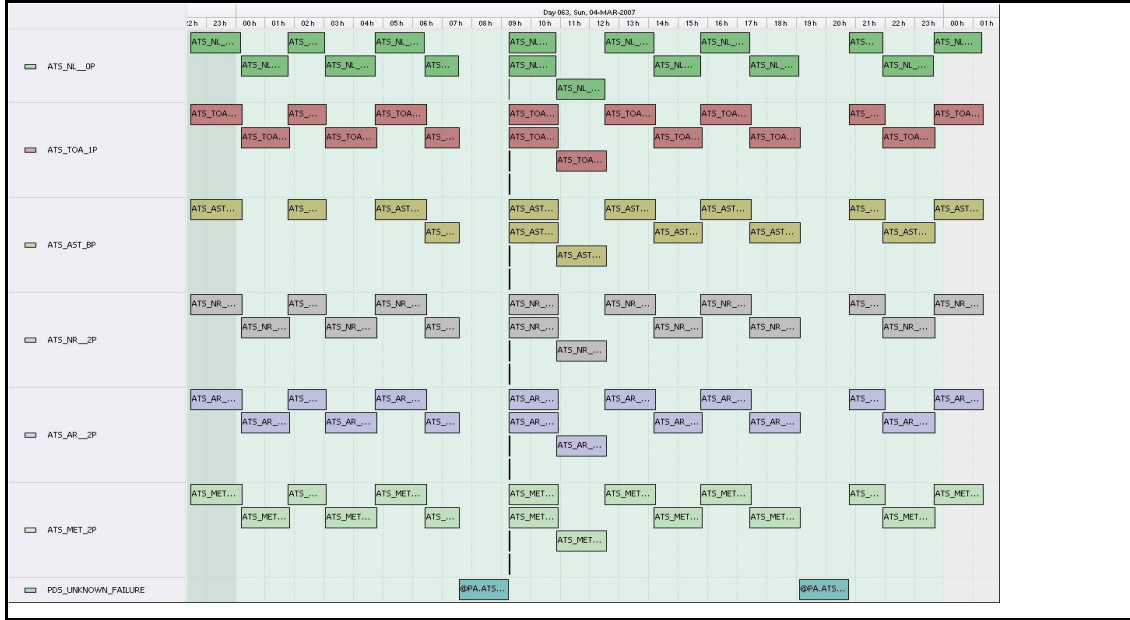

DPQC Daily Check of AATSR Data

04-Mar-07

DATA ACQUISITION DATE: 04-Mar-07
INSPECTION DATE: 05-Mar-07

--> Go to 'Product Generation' sheet to select date

Move Daily Maps

Previous Instrument Operational Events	
27-Feb-07	Nothing planned
28-Feb-07	Nothing planned
01-Mar-07	Nothing planned
02-Mar-07	Nothing planned
03-Mar-07	Nothing planned

Upcoming Instrument Operational Events	
04-Mar-07	Nothing planned
05-Mar-07	Nothing planned
06-Mar-07	Nothing planned
07-Mar-07	Nothing planned
08-Mar-07	Nothing planned

Daily Gantt Chart

Update

Comments: Missing L0 (#1,2) Data unknown cause

FLAGS

FLAG

Meteo Products

Data acquisition date: 04-Mar-07 Inspection date: 05-Mar-07

Total # Products: 16
Server Availability: Nominal

Comments: None

Browse Products

Data acquisition date: 04-Mar-07 Inspection date: 05-Mar-07

Source: EDS

Comments: Orbits 26183-91 unavailable

FLAG

Instrument Health

List of all QA orbit summary files deposited on: 04-Mar-07

Orbit #	Acquired	Comments
26171	03-Mar-07	High Jitter
26172	03-Mar-07	High Jitter
26173	03-Mar-07	None
26174	03-Mar-07	High Jitter
26175	03-Mar-07	High Jitter
26176	03-Mar-07	High Jitter
26177	03-Mar-07	High Jitter
26178	03-Mar-07	High Jitter
26179	04-Mar-07	None
26180	04-Mar-07	High Jitter
26181	04-Mar-07	High Jitter
26182	04-Mar-07	High Jitter

FLAG
FLAG

FLAG
FLAG
FLAG
FLAG
FLAG

FLAG
FLAG
FLAG

Daily status from the RAL EDS web-site on: 05-Mar-07

Current Instrument Status: Nominal
Envisat Platform Status: Nominal

Weekly

Latest version of the weekly RAL report on: 05-Mar-07

Out of date by: 14 days

Report Date: 19-Feb-07
Anomalies: Jitter-rate continues to be closely monitored. Slight improvement - some orbits show nominal rate. Jitter: Most orbits above nominal. Mean rates observed between ~80-260 jitters/orbit.