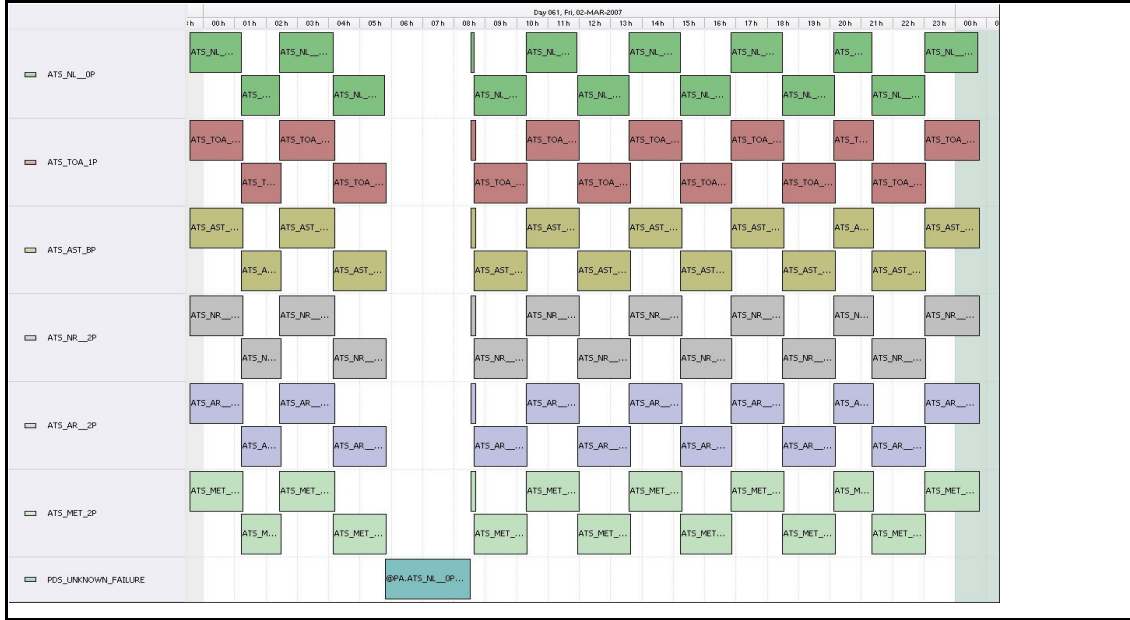

DPQC Daily Check of AATSR Data

02-Mar-07

DATA ACQUISITION DATE: 02-Mar-07
INSPECTION DATE: 05-Mar-07

--> Go to 'Product Generation' sheet to select date

Move Daily Maps

Previous Instrument Operational Events	
25-Feb-07	Nothing planned
26-Feb-07	Nothing planned
27-Feb-07	Nothing planned
28-Feb-07	Nothing planned
01-Mar-07	Nothing planned

Upcoming Instrument Operational Events	
02-Mar-07	Nothing planned
03-Mar-07	Nothing planned
04-Mar-07	Nothing planned
05-Mar-07	Nothing planned
06-Mar-07	Nothing planned

Daily Gantt Chart

Update

Comments: Missing L0 (#1) Data unknown cause

FLAGS

FLAG

Meteo Products

Data acquisition date: 02-Mar-07 Inspection date: 05-Mar-07

Total # Products: 12
Server Availability: Nominal

Comments: None

Browse Products

Data acquisition date: 02-Mar-07 Inspection date: 05-Mar-07

Source: EDS

Comments: None

Instrument Health

List of all QA orbit summary files deposited on: 02-Mar-07

Orbit #	Acquired	Comments
26142	01-Mar-07	High Jitter
26143	01-Mar-07	High Jitter
26144	01-Mar-07	High Jitter
26145	01-Mar-07	High Jitter
26146	01-Mar-07	High Jitter
26147	01-Mar-07	High Jitter
26149	01-Mar-07	High Jitter
26150	01-Mar-07	High Jitter
26151	02-Mar-07	High Jitter
26152	02-Mar-07	High Jitter
26153	02-Mar-07	High Jitter

Daily status from the RAL EDS web-site on: 02-Mar-07

Current Instrument Status: Nominal
Envisat Platform Status: Nominal

FLAG
FLAG
FLAG
FLAG
FLAG
FLAG
FLAG
FLAG
FLAG

Weekly

Latest version of the weekly RAL report on: 02-Mar-07

Out of date by: 11 days

Report Date: 19-Feb-07
Anomalies: Jitter-rate continues to be closely monitored. Slight improvement - some orbits show nominal rate. Jitter: Most orbits above nominal. Mean rates observed between ~80-260 jitters/orbit.