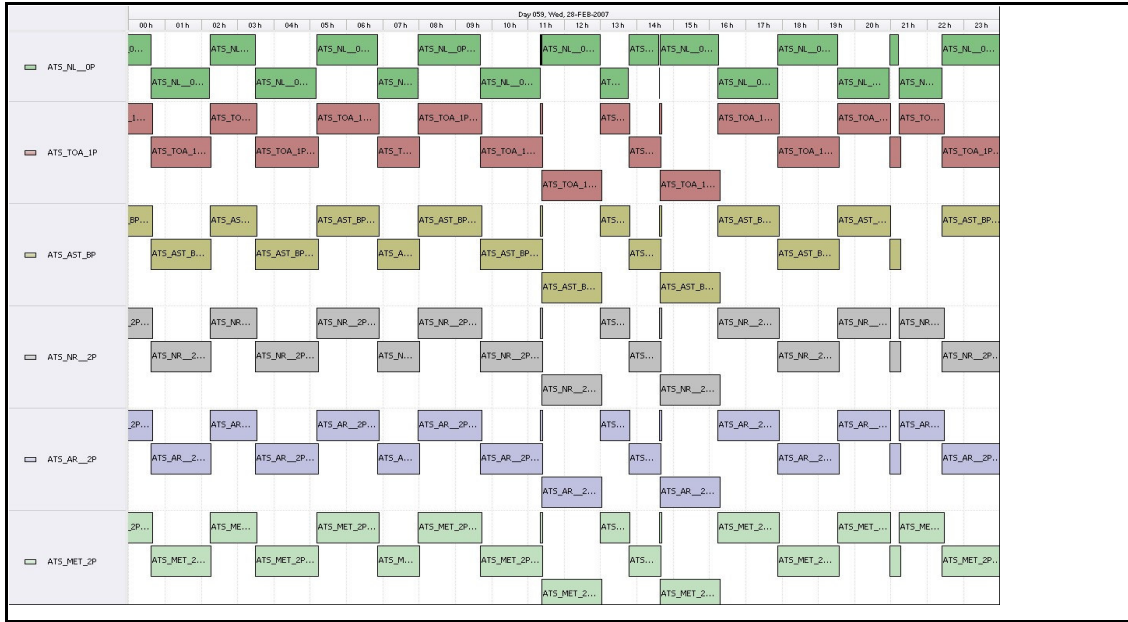

DPQC Daily Check of AATSR Data

28-Feb-07

DATA ACQUISITION DATE: 28-Feb-07
INSPECTION DATE: 01-Mar-07

--> Go to 'Product Generation' sheet to select date

Move Daily Maps

Previous Instrument Operational Events	
23-Feb-07	Nothing planned
24-Feb-07	USV Launch: Envisat on-request services cancelled
25-Feb-07	Nothing planned
26-Feb-07	Nothing planned
27-Feb-07	Nothing planned

Upcoming Instrument Operational Events	
28-Feb-07	Nothing planned
01-Mar-07	Nothing planned
02-Mar-07	Nothing planned
03-Mar-07	Nothing planned
04-Mar-07	Nothing planned

Daily Gantt Chart

Update

Comments: None

FLAGS

Meteo Products

Data acquisition date: 28-Feb-07 Inspection date: 01-Mar-07

Total # Products: 19
Server Availability: Nominal

Comments: None

Browse Products

Data acquisition date: 28-Feb-07 Inspection date: 01-Mar-07

Source: EDS

Comments: 26126/32/33/35 missing scan lines

FLAG

Instrument Health

Daily

List of all QA orbit summary files deposited on: 28-Feb-07

Orbit #	Acquired	Comments
26112	27-Feb-07	None
26113	27-Feb-07	None
26114	27-Feb-07	None
26115	27-Feb-07	None
26116	27-Feb-07	High Jitter
26117	27-Feb-07	None
26118	27-Feb-07	High Jitter
26119	27-Feb-07	High Jitter
26120	27-Feb-07	High Jitter
26121	27-Feb-07	High Jitter
26122	28-Feb-07	High Jitter
26123	28-Feb-07	None
26124	28-Feb-07	High Jitter

FLAG
FLAG
FLAG
FLAG
FLAG
FLAG

Daily status from the RAL EDS web-site on: 28-Feb-07

Current Instrument Status: Nominal
Envisat Platform Status: Nominal

Weekly

Latest version of the weekly RAL report on: 28-Feb-07

Out of date by: 16 days

Report Date: 12-Feb-07
Anomalies: Jitter-rate continues to be closely monitored. Jitter: All orbits above nominal. Mean rates observed between ~100-250 jitters/orbit.