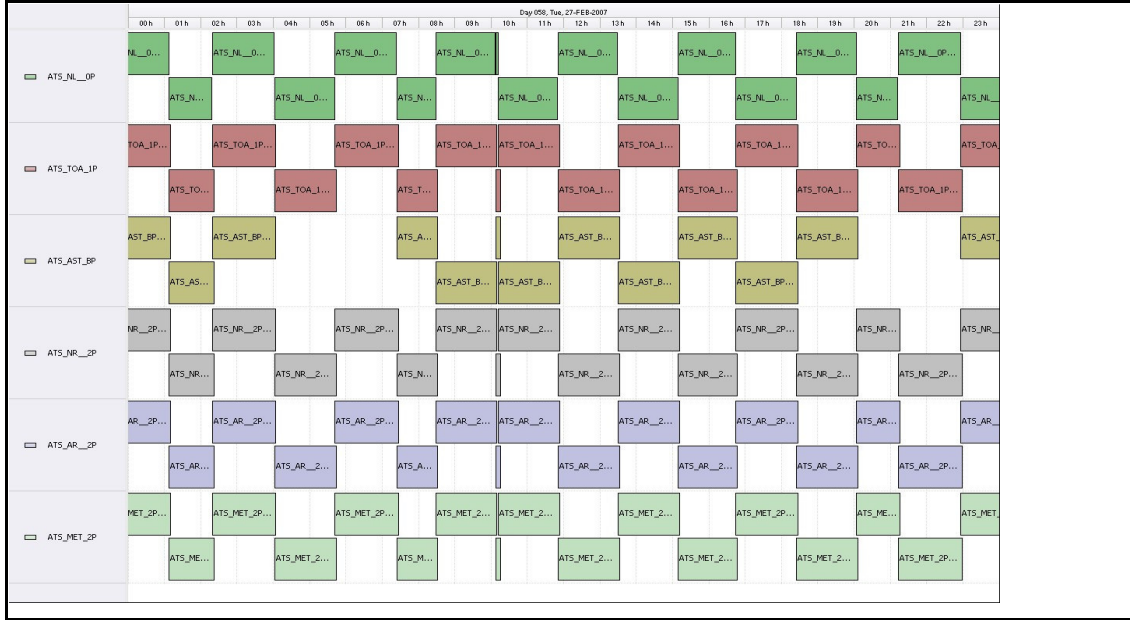

DPQC Daily Check of AATSR Data

27-Feb-07

DATA ACQUISITION DATE: 27-Feb-07
INSPECTION DATE: 28-Feb-07

--> Go to 'Product Generation' sheet to select date

Move Daily Maps

Previous Instrument Operational Events	
22-Feb-07	Nothing planned
23-Feb-07	Nothing planned
24-Feb-07	USV Launch: Envisat on-request services cancelled
25-Feb-07	Nothing planned
26-Feb-07	Nothing planned

Upcoming Instrument Operational Events	
27-Feb-07	Nothing planned
28-Feb-07	Nothing planned
01-Mar-07	Nothing planned
02-Mar-07	Nothing planned
03-Mar-07	Nothing planned

Daily Gantt Chart

Update

Comments: None

FLAGS

Meteo Products

Data acquisition date: 27-Feb-07 Inspection date: 28-Feb-07

Total # Products: 16
Server Availability: Nominal

Comments: None

Browse Products

Data acquisition date: 27-Feb-07 Inspection date: 28-Feb-07

Source: EDS

Comments: None

Instrument Health

Daily

List of all QA orbit summary files deposited on: 27-Feb-07

Orbit #	Acquired	Comments
26099	26-Feb-07	None
26100	26-Feb-07	High Jitter
26101	26-Feb-07	High Jitter
26102	26-Feb-07	High Jitter
26103	26-Feb-07	High Jitter
26104	26-Feb-07	High Jitter
26105	26-Feb-07	High Jitter
26106	26-Feb-07	None
26107	26-Feb-07	High Jitter
26108	27-Feb-07	High Jitter
26109	27-Feb-07	High Jitter
26110	27-Feb-07	None

FLAG
FLAG
FLAG
FLAG
FLAG

FLAG
FLAG
FLAG

Daily status from the RAL EDS web-site on: 27-Feb-07

Current Instrument Status: Nominal
Envisat Platform Status: Nominal

Weekly

Latest version of the weekly RAL report on: 27-Feb-07

Out of date by: 15 days

Report Date: 12-Feb-07
Anomalies: Jitter-rate continues to be closely monitored. Jitter: All orbits above nominal. Mean rates observed between ~100-250 jitters/orbit.